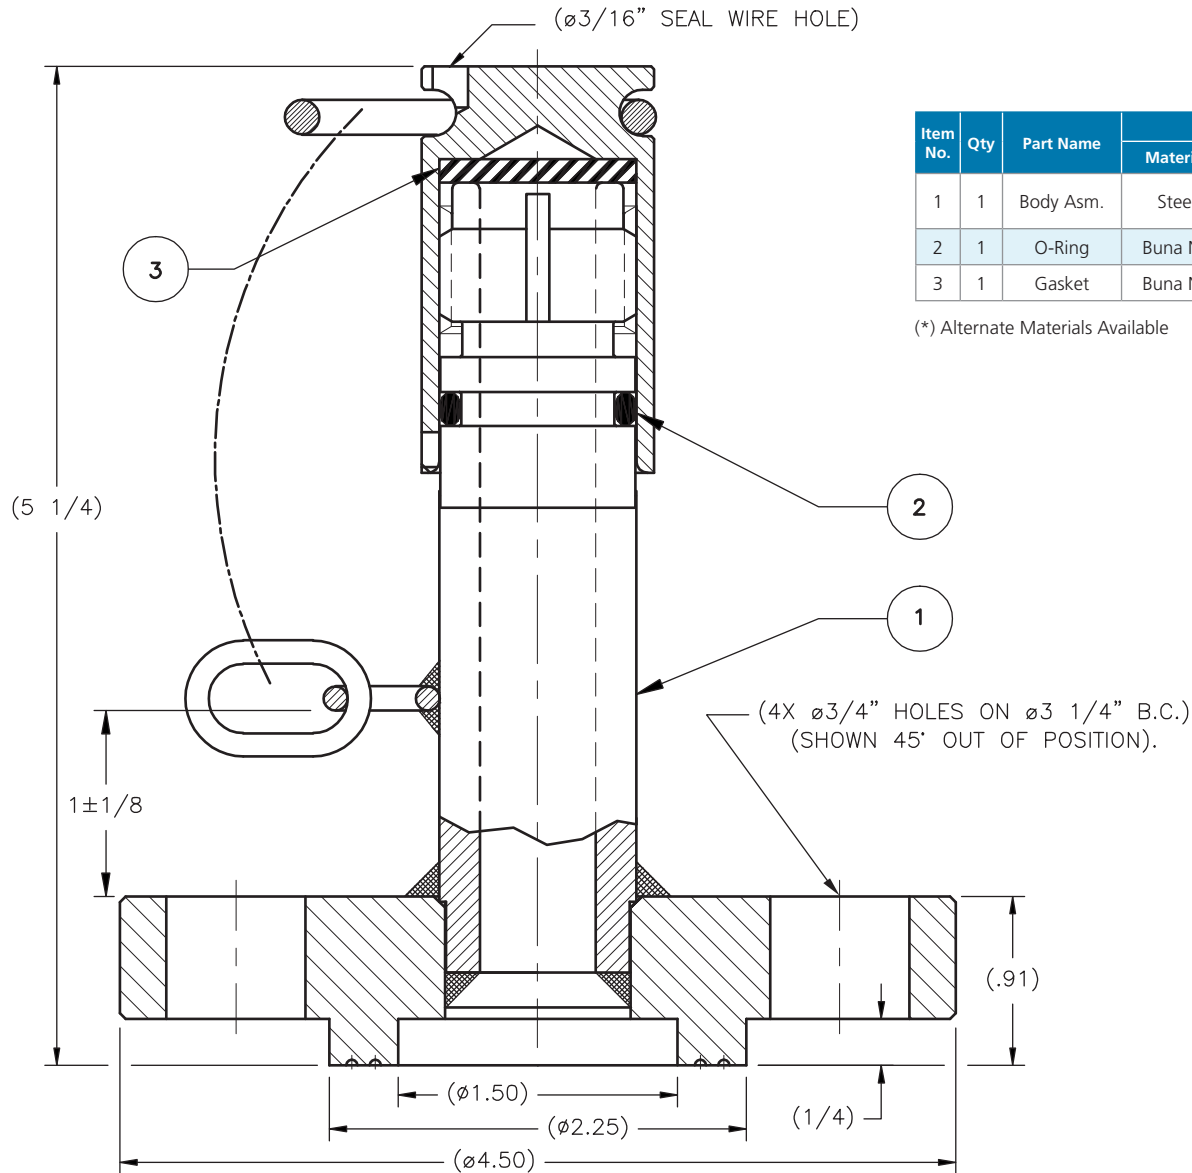

Model B-296 Series

Flanged Thermowell Assembly

| Item No. | Qty | Part Name | B-296-CS | | B-296-SS | | B-296-MO | |
|----------|-----|-----------|----------|-------------|-----------|-------------|--------------------|-------------|
| | | | Material | Part Number | Material | Part Number | Material | Part Number |
| 1 | 1 | Body Asm. | Steel | 296-10-CS | Stainless | 296-10-SS | Stainless Type 316 | 296-10-MO |
| 2 | 1 | O-Ring | Buna N* | 290-3-BN | Buna N* | 290-3-BN | Buna N* | 290-3-BN |
| 3 | 1 | Gasket | Buna N* | 290-5-BN | Buna N* | 290-5-BN | Buna N* | 290-5-BN |