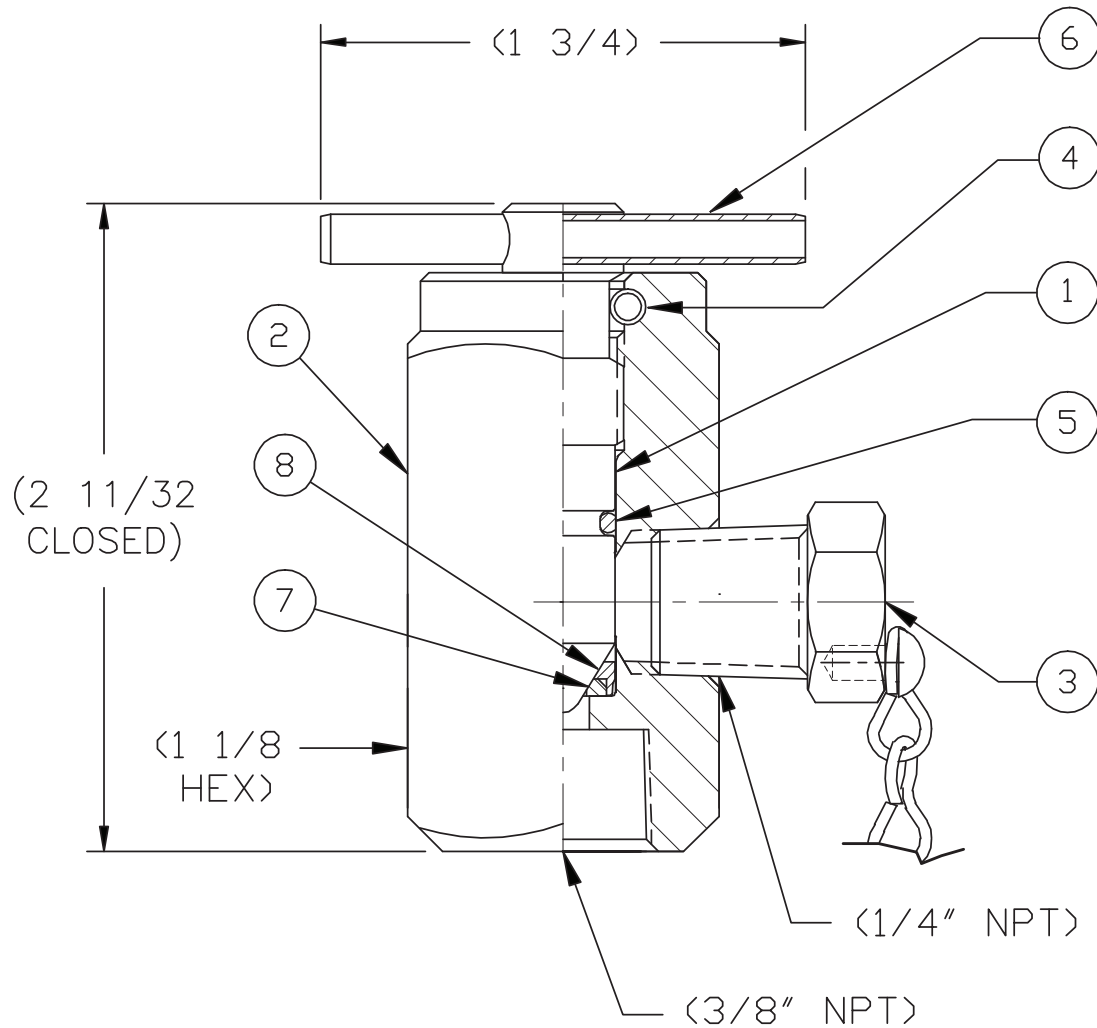

Model A-277-SS

3/8" NPT Needle Valves

A-277-SS				
Item	Qty	Part Name	Material	Part No.
1	1	Stem	Stainless Steel	253-1-SS
2	1	Body	Stainless Steel	277-2-SS
3	1	Plug Assembly	Stainless Steel	20-SS-19-05-6-SS-KR
4	2	Roll Pin	Stainless Steel	253-4-SS
5	1	O-Ring	Buna-N (1)	253-5-BN
6	1	Handle	Stainless Steel	253-6-SS
7	1	Seat	Teflon	254-7-TF
8	1	Retainer	Stainless Steel	254-8-SS