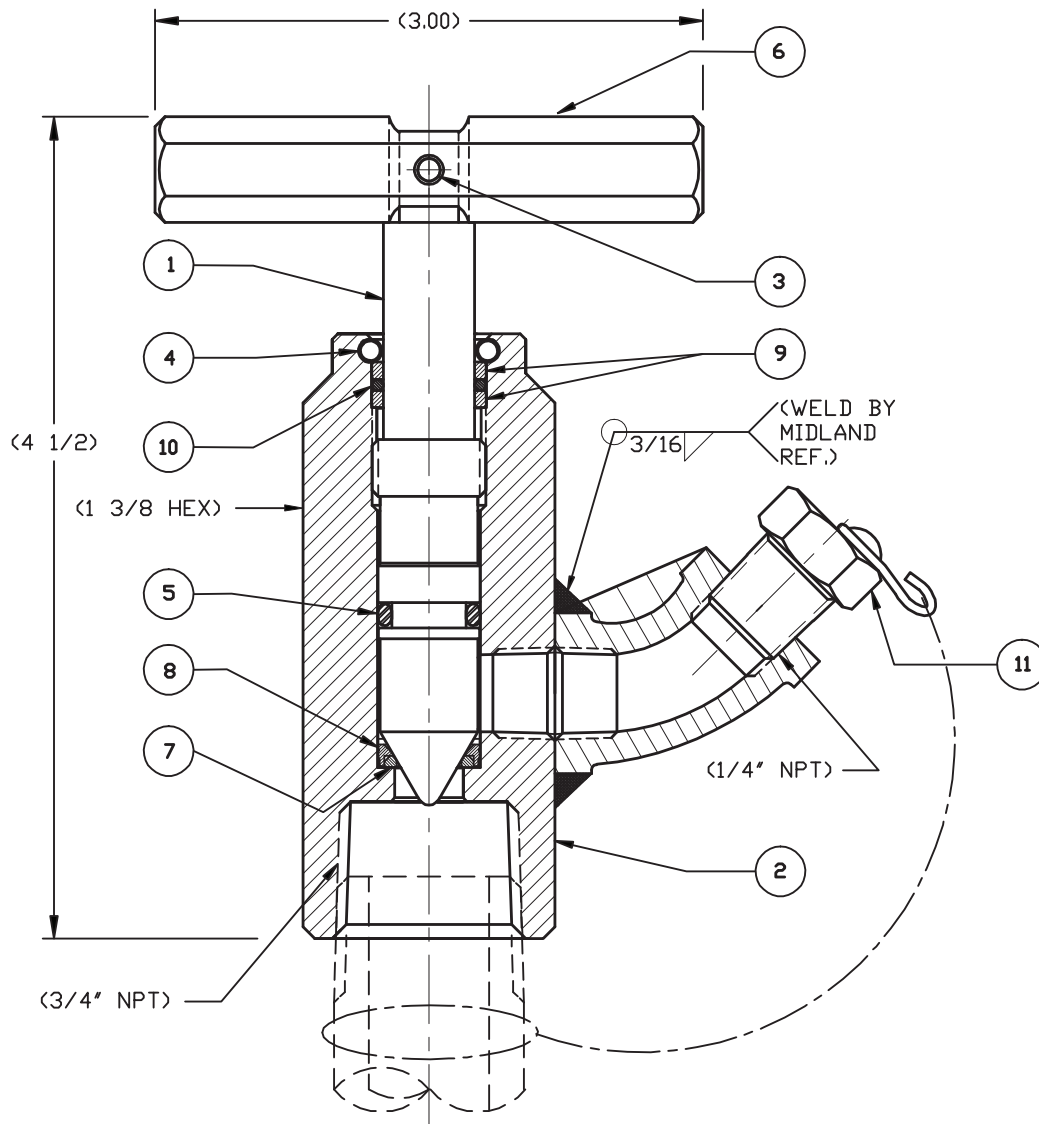

# Model A-257-EL

## 3/4" NPT Needle Valves

A-257-EL				
Item	Qty	Part Name	Material	Part No.
1	1	Stem	Stainless Steel	257-1-SS
2	1	Body Assembly	Stainless Steel	257-21-SS
3	1	Pin	Stainless Steel	720-19-SS
4	2	Roll Pin	Stainless Steel	253-4-SS
5	1	O-Ring	Buna-N (1)	257-5-BN
6	1	Handle	Steel Plated	254-61-CS
7	1	Seat	Teflon	257-7-TF
8	1	Retainer	Stainless Steel	257-8-SS
9	2	Stop Ring	Stainless Steel	257-9-SS
10	1	O-Ring	Buna-N	257-10-BN
11	1	Plug Assembly	Stainless Steel	20-SS-19-05-6-SS-KR