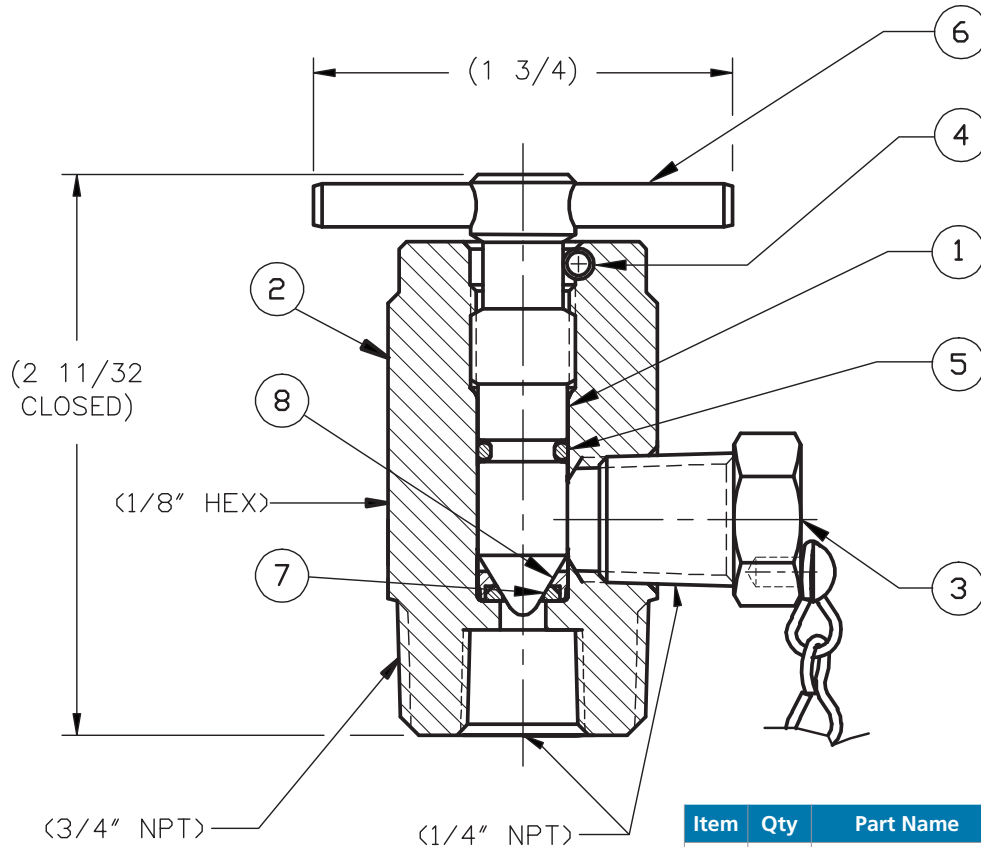

# Model A-256-SS / A-256-MO

## 1/4" Needle Valves for Telltale

			A-256-SS		A-256-MO	
Item	Qty	Part Name	Material	Part No.	Material	Part No.
1	1	Stem	Stainless Steel	253-1-SS	Stainless Steel	253-1-MO
2	1	Body	Stainless Steel	256-2-SS	Stainless Steel	256-2-MO
3	1	Plug Assembly	Stainless Steel	20-SS-19-05-6-SS-KR	Stainless Steel	20-MO-19-05-6-SS-KR
4	1	Roll Pin	Stainless Steel	253-4-SS	Stainless Steel	253-4-SS
5	1	O-Ring	Buna-N (1)	253-5-BN	Buna-N (1)	253-5-BN
6	1	Handle	Stainless Steel	253-6-SS	Stainless Steel	253-6-SS
7	1	Seat	Teflon	254-7-TF	Teflon	254-7-TF
8	1	Retainer	Stainless Steel	254-8-SS	Stainless Steel	254-8-MO