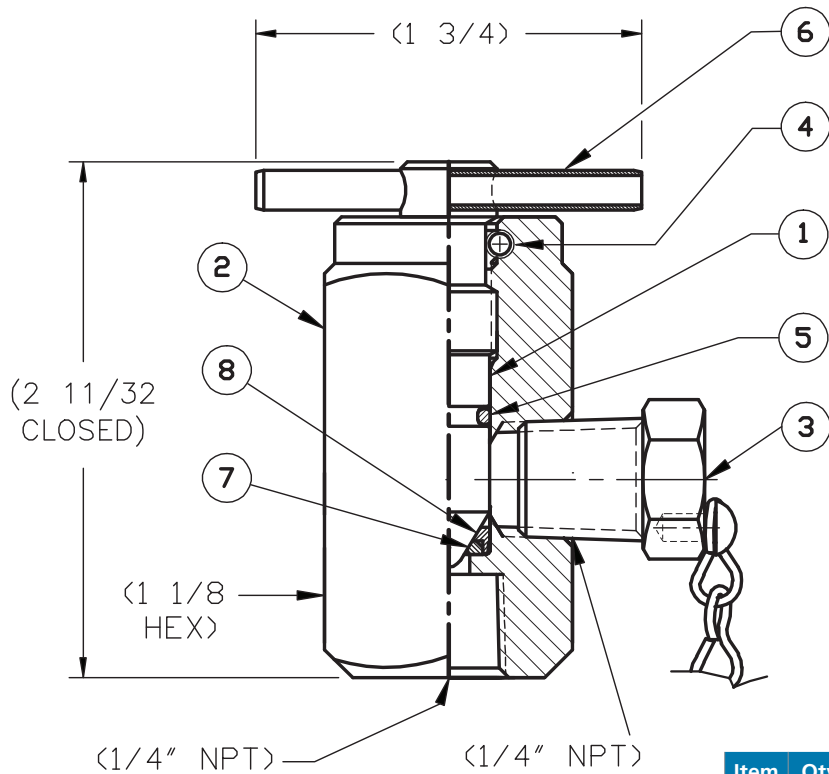

# Model A-253-SS / A-253-MO

## 1/4" NPT – Needle Valves

			A-253-SS		A-253-MO	
Item	Qty	Part Name	Material	Part No.	Material	Part No.
1	1	Stem	Stainless Steel	253-1-SS	Stainless Steel	253-1-MO
2	1	Body	Stainless Steel	253-2-SS	Stainless Steel	253-2-MO
3	1	Plug	Stainless Steel	20-SS-19-05-6-SS-KR	Stainless Steel	20-MO-19-05-6-SS-KR
4	1	Roll Pin	Stainless Steel	253-4-SS	Stainless Steel	253-4-SS
5	1	O-Ring	Buna-N (1)	253-5-BN	Buna-N (1)	253-5-BN
6	1	Handle	Stainless Steel	253-6-SS	Stainless Steel	253-6-SS
7	1	Seat	Teflon	254-7-TF	Teflon	254-7-TF
8	1	Retainer	Stainless Steel	254-8-SS	Stainless Steel	254-8-MO