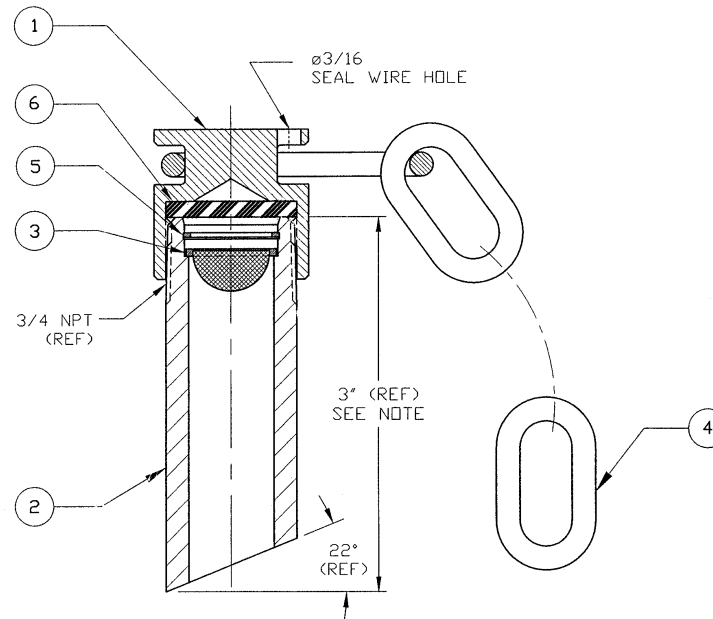

ITEM NUMBER	QTY.	PART NAME	MATERIAL	PART NUMBER		
				477-SS	478-SS	479-SS
1	1	CAP	STAINLESS	33-1-SS	476-1-SS	33-1-SS
2	1	BODY	NITRONIC 60	477-2-N60	478-2-N60	479-2-N60
3	1	SCREEN ASSEMBLY	STAINLESS	476-3-MO	476-3-MO	476-3-MO
4	1	CHAIN	STAINLESS	201-1-MO	201-1-MO	201-1-MO
5	1	RETAINER RING	STAINLESS	476-5-SS	476-5-SS	476-5-SS
6	1	GASKET	BUNA-N	-	290-5-BN	-

NOTES: 1. Alternate lengths available.

477-SS

478-SS

479-SS