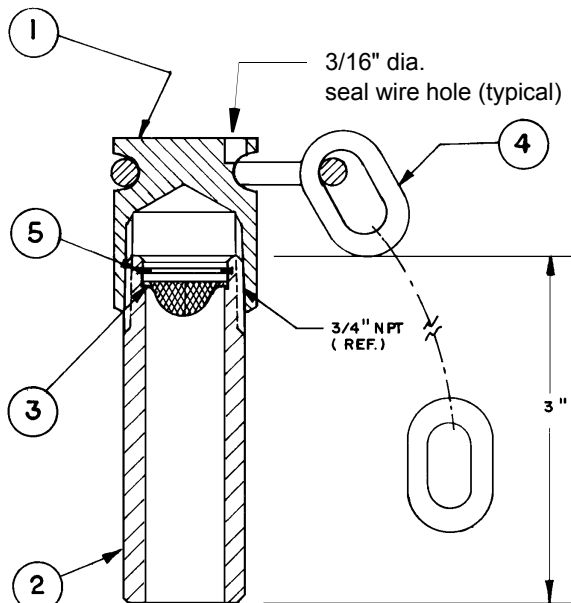

ITEM NUMBER	QTY.	PART NAME	MATERIAL	PART NUMBER		
				477-SS	478-SS	479-SS
1	1	CAP	STAINLESS	33-1-SS	476-1-SS	33-1-SS
2	1	BODY	NITRONIC 60	477-2-N60	478-2-N60	479-2-N60
3	1	SCREEN ASSEMBLY	STAINLESS	476-3-MO	476-3-MO	476-3-MO
4	1	CHAIN	STAINLESS	201-1-MO	201-1-MO	201-1-MO
5	1	RETAINER RING	STAINLESS	476-5-SS	476-5-SS	476-5-SS
6	1	GASKET	BUNA-N	-	290-5-BN	-

NOTES: 1. Alternate lengths available.

477-SS

478-SS

479-SS