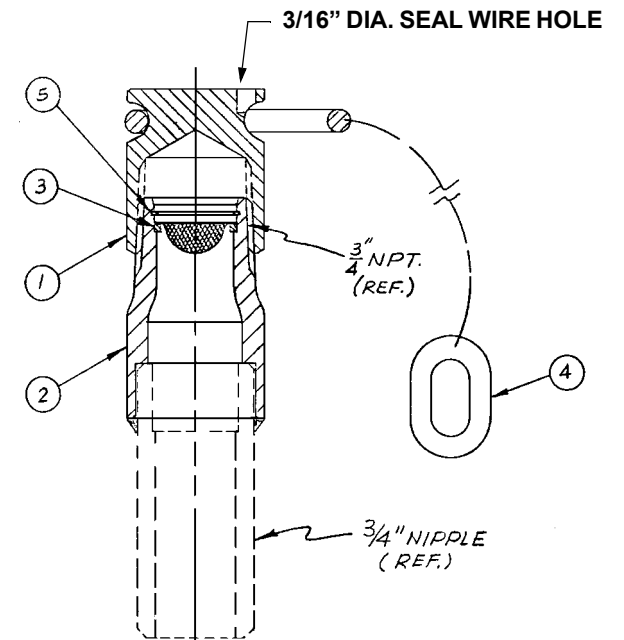

ITEM NUMBER	QTY.	PART NAME	MATERIAL	PART NUMBER		
				477-SS	478-SS	479-SS
1	1	CAP	STAINLESS	33-1-SS	476-1-SS	33-1-SS
2	1	BODY	NITRONIC 60	477-2-N60	478-2-N60	479-2-N60
3	1	SCREEN ASSEMBLY	STAINLESS	476-3-MO	476-3-MO	476-3-MO
4	1	CHAIN	STAINLESS	201-1-MO	201-1-MO	201-1-MO
5	1	RETAINER RING	STAINLESS	476-5-SS	476-5-SS	476-5-SS
6	1	GASKET	BUNA-N	-	290-5-BN	-

NOTES: 1. Alternate lengths available.

477-SS

478-SS

479-SS