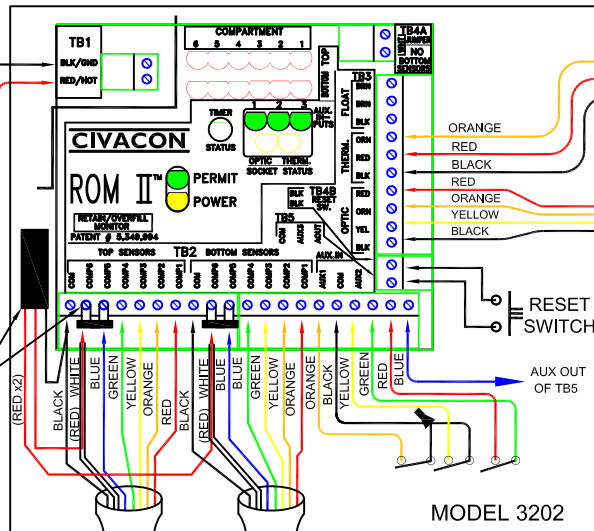

CIVACON
PART OF OPW A DOVER COMPANY

ROM II SYSTEM
CIVASTAR

TECHNICAL SUPPORT:
1-800-524-8226
CUSTOMER SVC:
1-800-560-6601

TO TRUCK BATTERY POWER

NEGATIVE (-) 12 VOLTS
POSITIVE (+)

CUSTOMER SUPPLIED OUTSIDE ENCLOSURE

SWITCH 1/2 AMP FUSE

1910A TERMINATOR (Remove Jumper Bars for 5 Comp. Wiring & Remove 1910A Completely for 6 Comp. Wiring)

AUXILIARY INPUTS
THE AUX. INPUTS ARE FACTORY JUMPERED CLOSED. TO USE THE AUX. INPUTS YOU MUST REMOVE THE JUMPER FOR THAT INPUT (1, 2 OR 3) AND PROVIDE A USER SUPPLIED SWITCH CLOSURE.