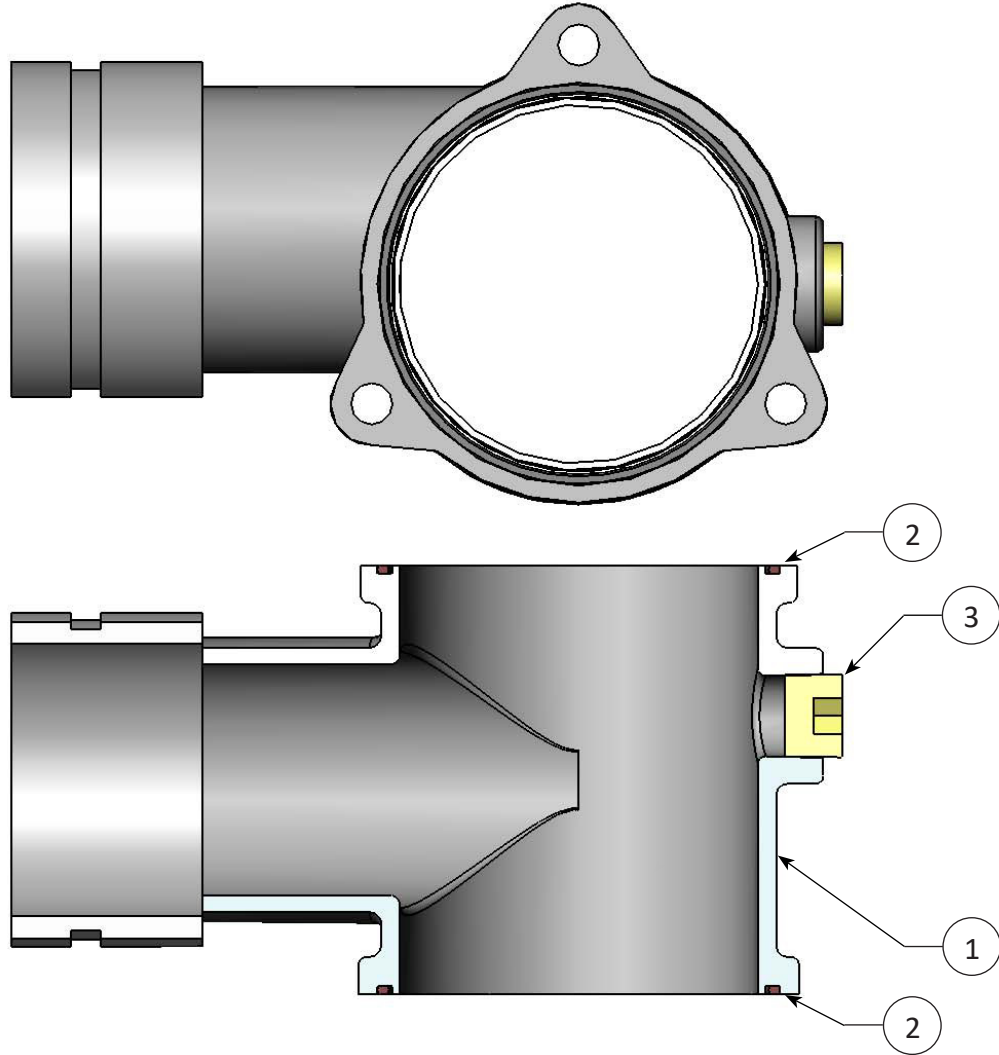

Collector Tee Assembly

01-05-013RP

10798M Collector Tee Assembly
for 14" Centers with 3" Victaulic Outlet

10697M Collector Tee Assembly
for 11" Centers with 3" Victaulic Outlet

ITEM	PART NUMBER	DESCRIPTION	QTY.
1	10797M	COLLECTOR TEE FOR 14" CENTERS	1
1	11391M	COLLECTOR TEE FOR 11" CENTERS	1
2	10494M	O-RING, 102 x 3 (.118 x 4.016) NITRILE	2
3	9901	PLUG, 1/2 NPT, BRASS	1
-	10521M	SCREW, M10 x 1.5 x 30, ZINC PLATED	6
-	10740M	LOCK WSHR, M10, ZINC PLATED	6