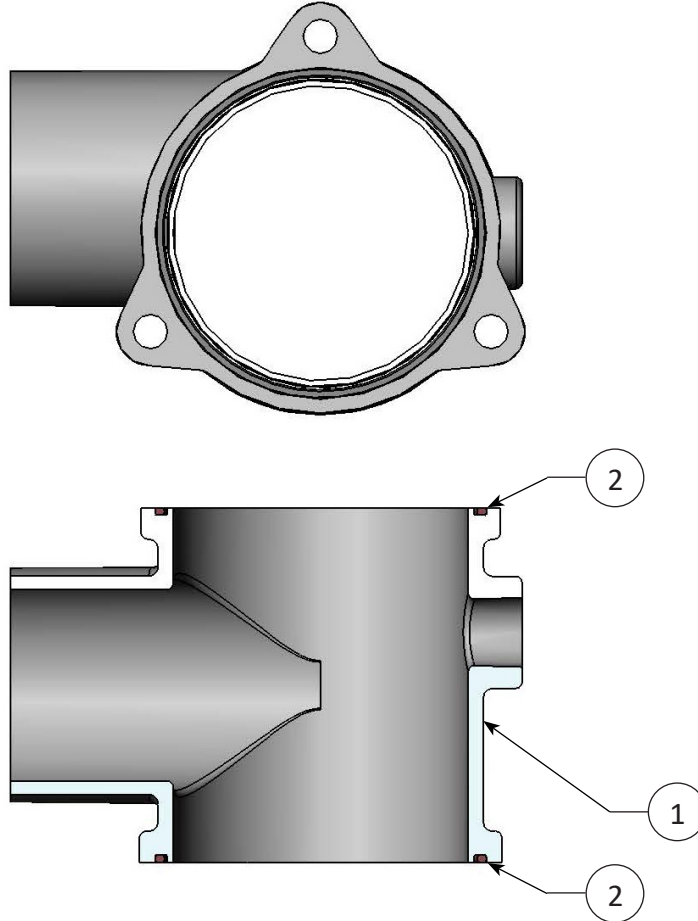

Collector Tee Assembly

01-05-014RP

10557M Collector Tee Assembly
for 14" Centers

10556M Collector Tee Assembly
for 11" Centers

ITEM	PART NUMBER	DESCRIPTION	QTY.
1	10566M	COLLECTOR TEE FOR 14" CENTERS	1
1	10564M	COLLECTOR TEE FOR 11" CENTERS	1
2	10494M	O-RING, 102 x 3 (.118 x 4.016) NITRILE	2
-	10521M	SCREW, M10 x 1.5 x 30, ZINC PLATED	6
-	10740M	LOCK WSHR, M10, ZINC PLATED	6