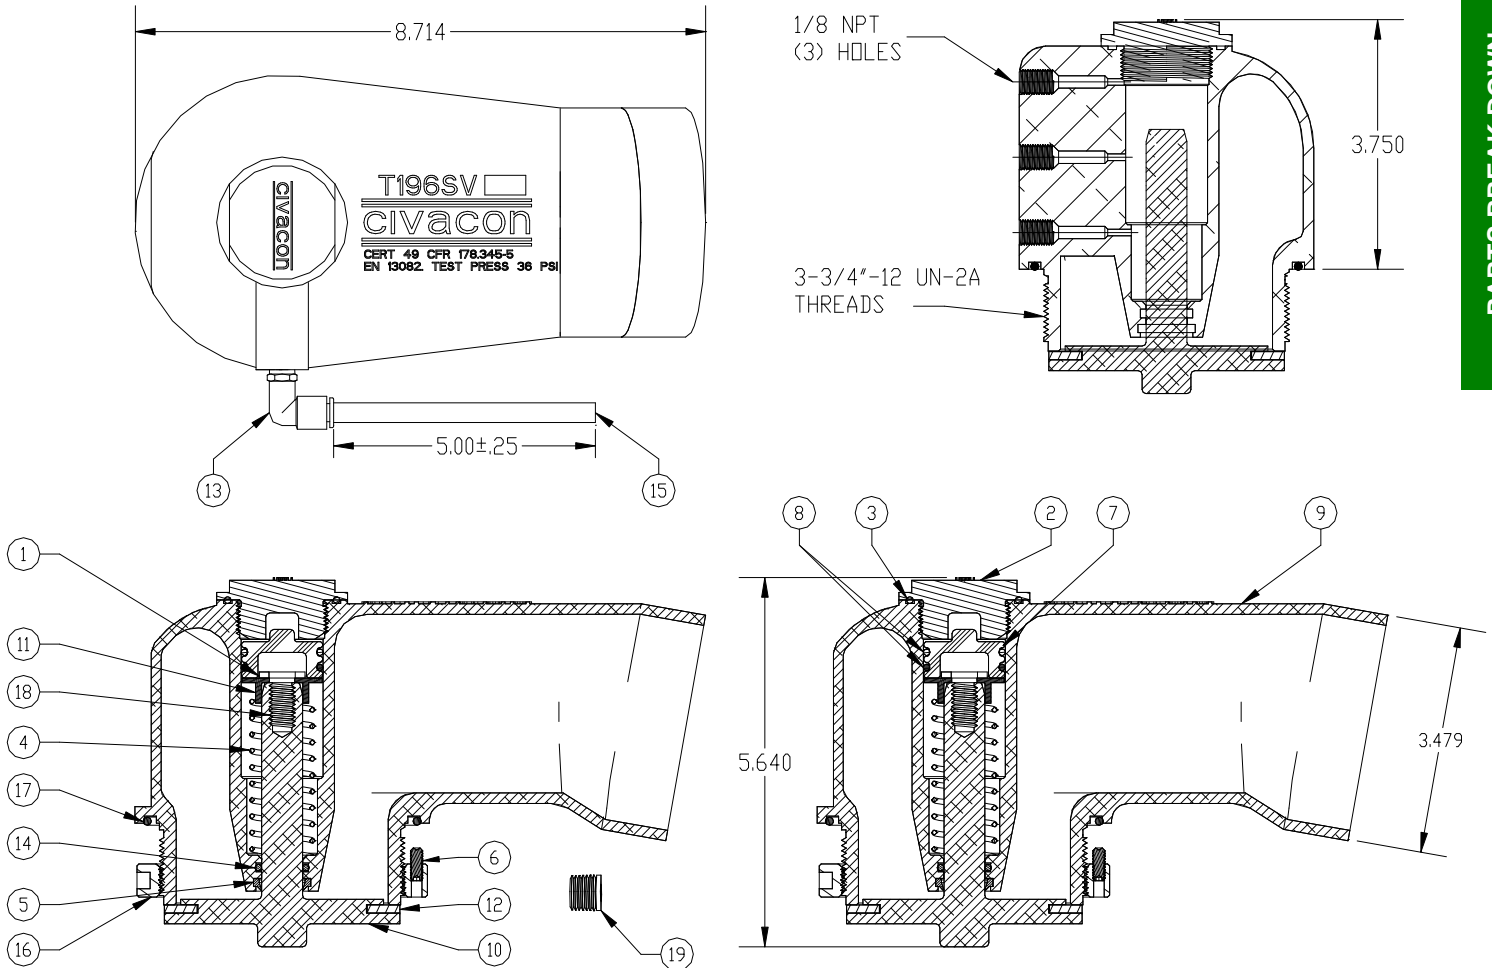

T196SV Vapor Recovery Vent

PARTS BREAK DOWN

ITEM 19 USED IN
NON-SEQUENTIAL APPLICATIONS

ITEM	PART NUMBER	DESCRIPTION	QTY.
1	9990 ¹	WASHER LOCK 3/8 PLD SS	1
2	11672	CAP	1
3	11692 ¹	O-RING 2-129 VITON GF	1
4	11694	SPRING	1
5	11696 ¹	WIPER	1
6	11697	SET SCREW 10-24X1/2 LG	1
7	11772 ¹	PISTON	1
8	11776 ¹	O-RING 2-121	2
9	11964	BODY MACHINED	1
10	11986	POPPET MACHINED	1
11	11990 ¹	SPRING GUIDE	1

ITEM	PART NUMBER	DESCRIPTION	QTY.
12	12007 ¹	GASKET VITON GF	1
13	12262 ¹	AIR FITTING	1
14	10681M ¹	O-RING, VITON GF	1
15	12001BK ¹	TUBING, BLACK	5.00"
16	H20083M	RING LOCKING	1
17	H20124M ¹	O-RING	1
18	H20518M	SCRW HHC 3/8-16X3/4 LG SS	1
19	H52199M	PLUG, 1/8" NPT	1