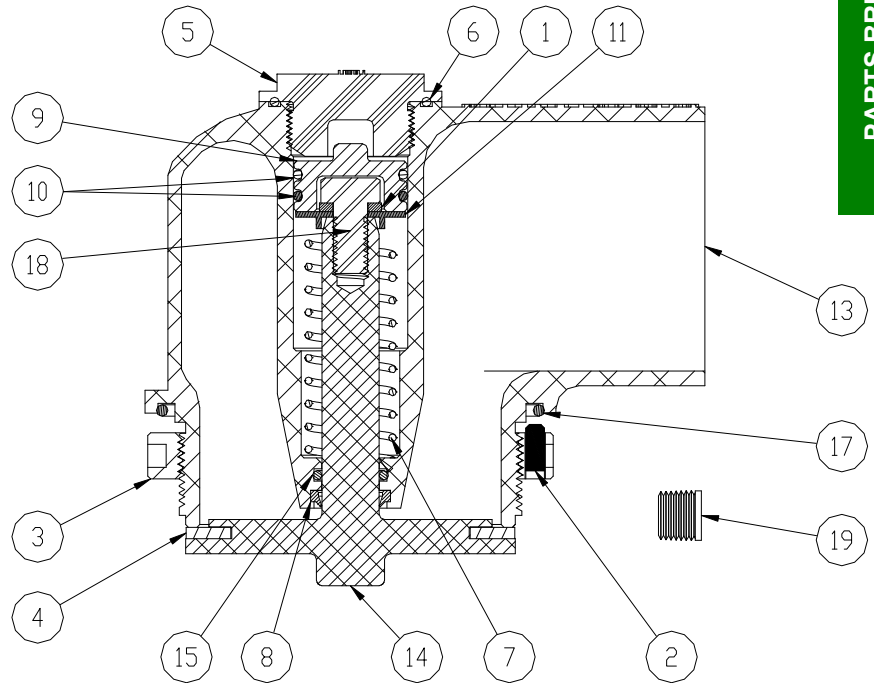

T196RR Vapor Recovery Vent

PARTS BREAK DOWN

ITEM	PART NUMBER	DESCRIPTION	QTY.
1	1760	LOCK WASHER, 3/8 PLD	1
2	5008	SET SCREW	1
3	5660	LOCKING RING	1
4	11349	GASKET, VITON	1
5	11672	CAP	1
6	11692	O-RING, VITON GF	1
7	11694	SPRING	1
8	11696	WIPER SEAL	1
9	11772	PISTON	1
10	11776	O-RING, FLOUROSILICONE	2
11	11990	GUIDE SPRING	1

ITEM	PART NUMBER	DESCRIPTION	QTY.
12	12066	AIR FITTING	1
13	12086	BODY, MACHINED	1
14	12201	POPPET, MACHINED	1
15	10681M	O-RING, VITON GF	1
16	12001BK	TUBING, 1/4"	1.25"
17	H20124M	O-RING, VITON	1
18	H20518M	SCREW, 3/8-16 x 3/4	1
19	H52199M	PIPE PLUG, 1/8 NPT	1