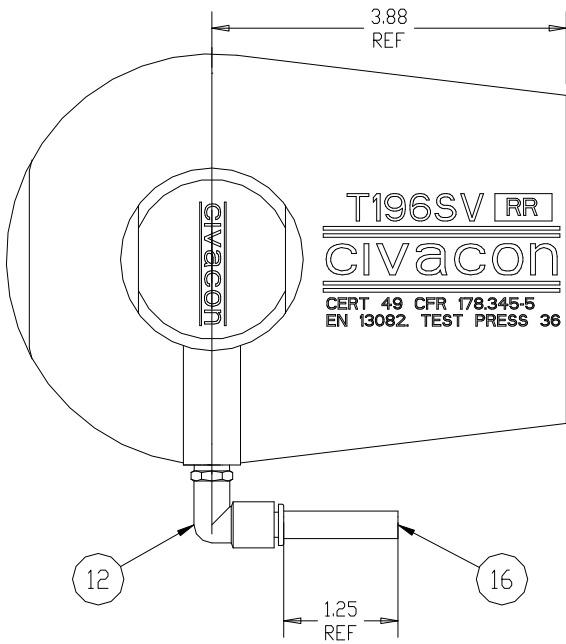

T196RR Vapor Recovery Vent

PARTS BREAK DOWN

ITEM	PART NUMBER	DESCRIPTION	QTY.
1	1760	LOCK WASHER, 3/8 PLD	1
2	5008	SET SCREW	1
3	5660	LOCKING RING	1
4	11349	GASKET, VITON	1
5	11672	CAP	1
6	11692	O-RING, VITON GF	1
7	11694	SPRING	1
8	11696	WIPER SEAL	1
9	11772	PISTON	1
10	11776	O-RING, FLOUROSILICONE	2
11	11990	GUIDE SPRING	1

ITEM	PART NUMBER	DESCRIPTION	QTY.
12	12066	AIR FITTING	1
13	12086	BODY, MACHINED	1
14	12201	POPPET, MACHINED	1
15	10681M	O-RING, VITON GF	1
16	12001BK	TUBING, 1/4"	1.25"
17	H20124M	O-RING, VITON	1
18	H20518M	SCREW, 3/8-16 x 3/4	1
19	H52199M	PIPE PLUG, 1/8 NPT	1