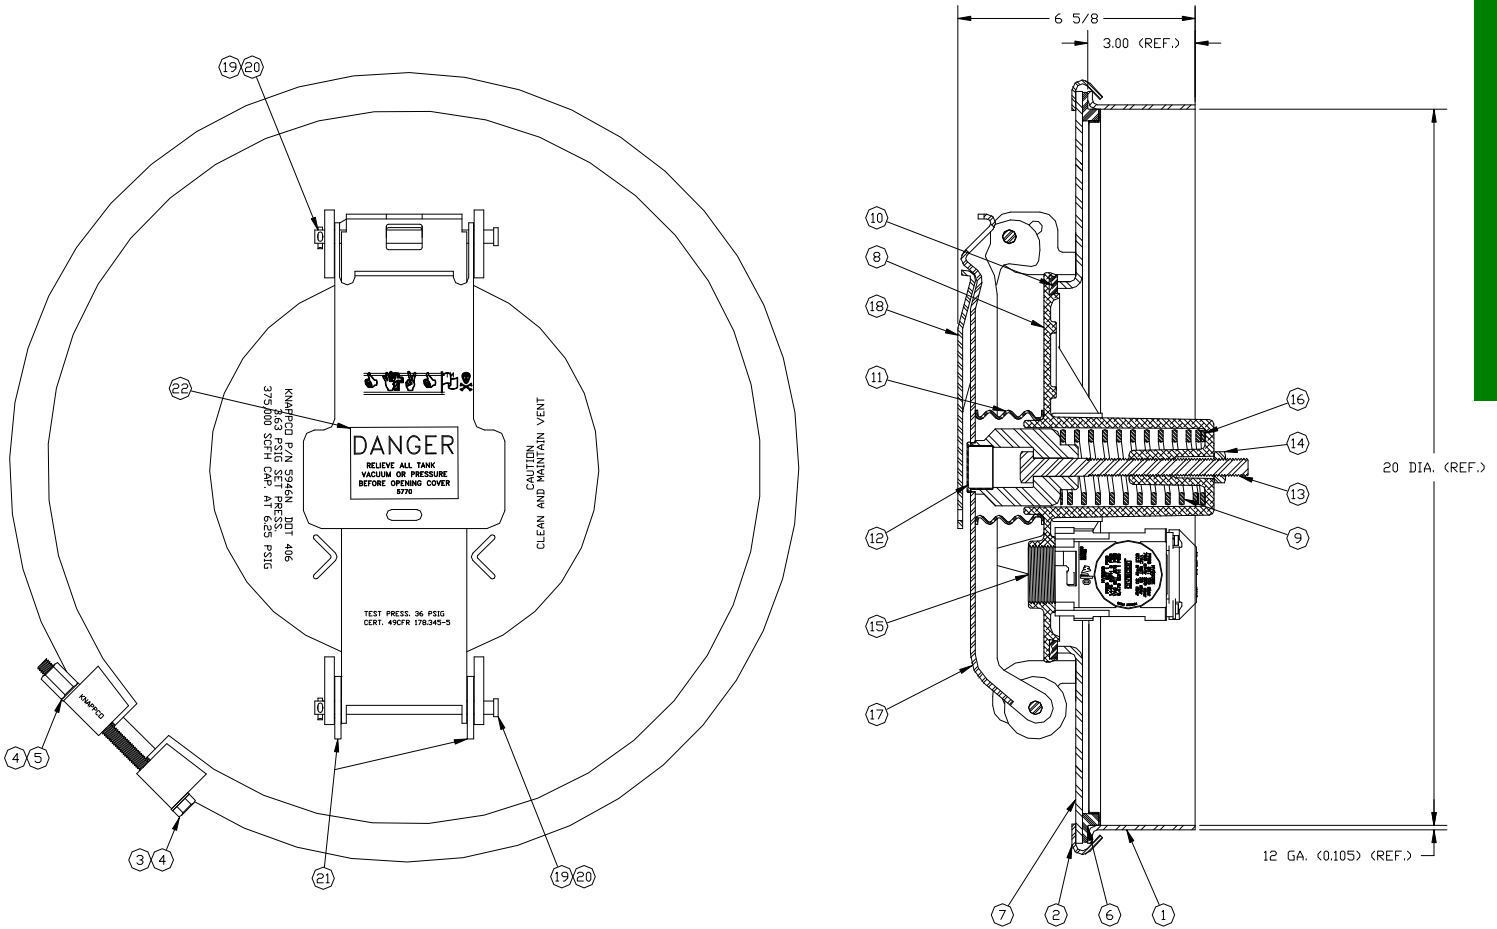

# SUN171100 20" Manhole Assembly w/Steel Weld Ring

PARTS BREAK DOWN

ITEM	PART NUMBER	DESCRIPTION	QTY.
1	*5453	WELD RING	1
2	3250	CLAMP RING	1
3	1110	SCREW	1
4	1113	WASHER	2
5	5009	NUT	1
6	4646 <sup>2</sup>	GASKET	1
7	6153	COVER WELDMENT	1
8	5870 <sup>1</sup>	FILL COVER	1
9	5895 <sup>1</sup>	SPRING	1
10	12022 <sup>1,3</sup>	GASKET	1
11	5960	BOOT, BUNA-N	1
12	5961	PLASTIC PLUG	1
13	5890	SCREW, 1/2-13 6"	1
14	5681	NUT, 1/2-13	1

ITEM	PART NUMBER	DESCRIPTION	QTY.
15	NV3000 <sup>1</sup>	PRESSURE VACUUM VENT	1
16	6755 <sup>1</sup>	BUSHING	2
17	5988 <sup>1</sup>	STRONGBACK	1
18	6121	LATCH	1
19	5951	CLEVIS PIN	2
20	1045	COTTER PIN	2
21	6025	WASHER	2
22	5770	DECAL	1

<sup>1</sup>Available without Weld Ring—P/N SUN101100

REPLACEMENT FILL COVER	
5946NN	FILL COVER ASSEMBLY

1—Included in 5946NN, 2—Also available in Viton—P/N 4874, 3—Also available in Viton—P/N 6263,