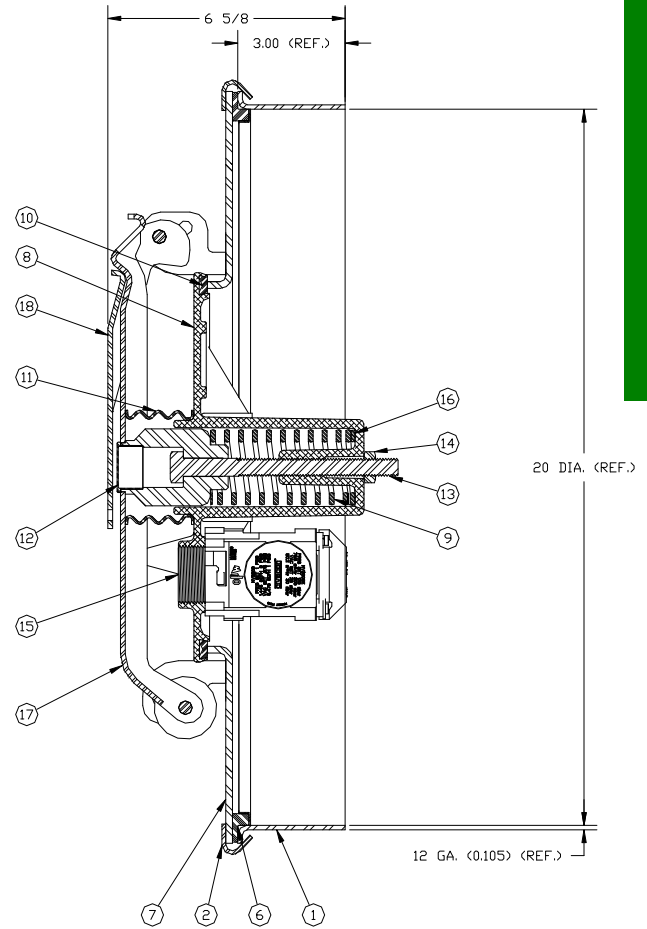

SUN11100 20" Manhole Assembly

PARTS BREAK DOWN

ITEM	PART NUMBER	DESCRIPTION	QTY.
1	4755	WELD RING	1
2	3250	CLAMP RING	1
3	1110	SCREW	1
4	1113	WASHER	2
5	5009	NUT	1
6	4646 ²	GASKET	1
7	6153	COVER WELDMENT	1
8	5870 ¹	FILL COVER	1
9	5895 ¹	SPRING	1
10	12022 ^{1,3}	GASKET	1
11	5960	BOOT, BUNA-N	1
12	5961	PLASTIC PLUG	1
13	5890	SCREW, 1/2-13 6"	1
14	5681	NUT, 1/2-13	1

ITEM	PART NUMBER	DESCRIPTION	QTY.
15	NV3000 ¹	PRESSURE VACUUM VENT	1
16	6755 ¹	BUSHING	2
17	5988 ¹	STRONGBACK	1
18	6121	LATCH	1
19	5951	CLEVIS PIN	2
20	1045	COTTER PIN	2
21	6025	WASHER	2
22	5770	DECAL	1

Available without Weld Ring—P/N SUN101100

Available with Steel Weld Ring—P/N SUN171100

REPLACEMENT FILL COVER	
5946NN	FILL COVER ASSEMBLY

1—Included in 5946NN, 2—Also available in Viton—P/N 4874, 3—Also available in Viton—P/N 6263, 4—Also available in Steel—P/N 5453