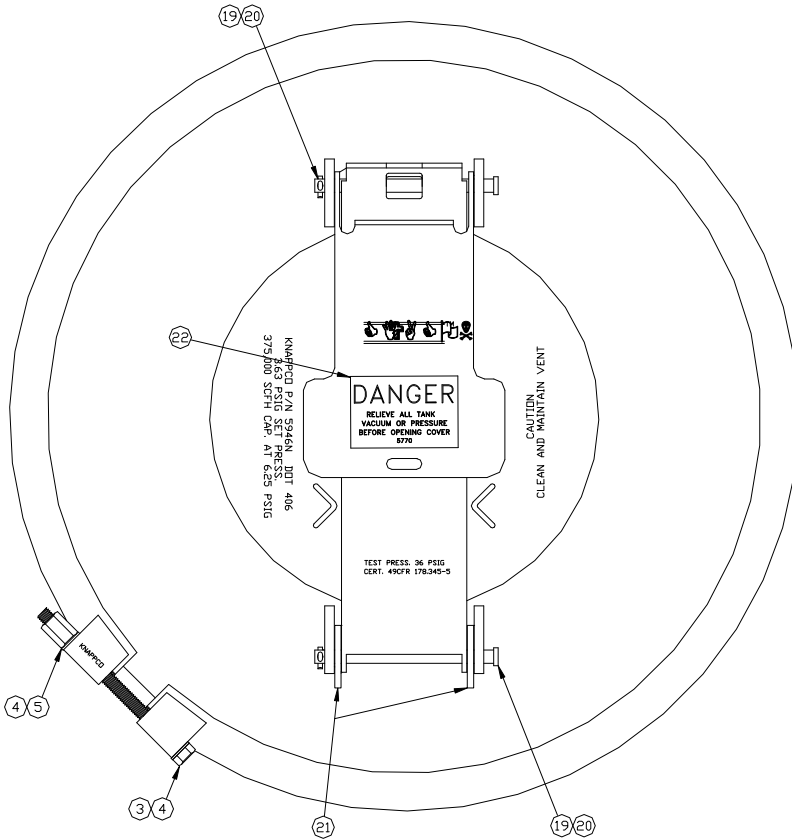

SUN11100 20" Manhole Assembly

PARTS BREAK DOWN

ITEM	PART NUMBER	DESCRIPTION	QTY.
1	4755	WELD RING	1
2	3250	CLAMP RING	1
3	1110	SCREW	1
4	1113	WASHER	2
5	5009	NUT	1
6	4646 ²	GASKET	1
7	6153	COVER WELDMENT	1
8	5870 ¹	FILL COVER	1
9	5895 ¹	SPRING	1
10	12022 ^{1,3}	GASKET	1
11	5960	BOOT, BUNA-N	1
12	5961	PLASTIC PLUG	1
13	5890	SCREW, 1/2-13 6"	1
14	5681	NUT, 1/2-13	1

ITEM	PART NUMBER	DESCRIPTION	QTY.
15	NV3000 ¹	PRESSURE VACUUM VENT	1
16	6755 ¹	BUSHING	2
17	5988 ¹	STRONGBACK	1
18	6121	LATCH	1
19	5951	CLEVIS PIN	2
20	1045	COTTER PIN	2
21	6025	WASHER	2
22	5770	DECAL	1

Available without Weld Ring—P/N SUN101100

Available with Steel Weld Ring—P/N SUN171100

REPLACEMENT FILL COVER	
5946NN	FILL COVER ASSEMBLY

1—Included in 5946NN, 2—Also available in Viton—P/N 4874, 3—Also available in Viton—P/N 6263, 4—Also available in Steel—P/N 5453