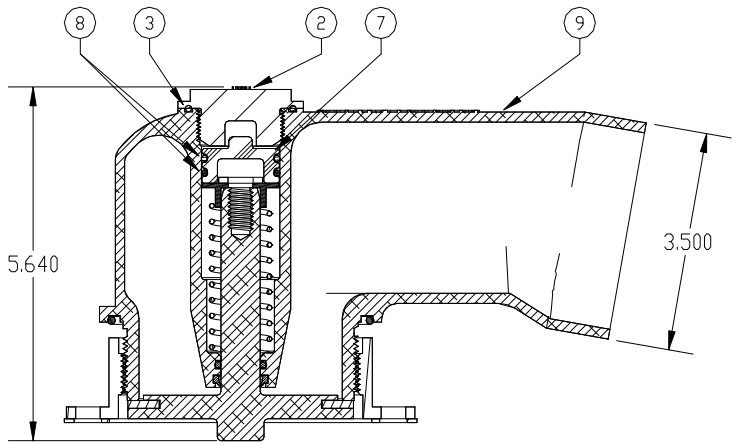

# T196SV-FA Vapor Recovery Vent

PARTS BREAK DOWN

ITEM 18 USED IN NON-SEQUENTIAL APPLICATIONS

ITEM	PART NUMBER	DESCRIPTION	QTY.
1	9990 <sup>1</sup>	WASHER LOCK 3/8 PLD SS	1
2	11672	CAP	1
3	11692 <sup>1</sup>	O-RING 2-129 VITON GF	1
4	11694	SPRING	1
5	11696 <sup>1</sup>	WIPER	1
6	C10011M	GASKET	1
7	11772 <sup>1</sup>	PISTON	1
8	11776 <sup>1</sup>	O-RING 2-121	2
9	11964	BODY MACHINED	1
10	11986	POPPET MACHINED	1
11	11990 <sup>1</sup>	SPRING GUIDE	1

ITEM	PART NUMBER	DESCRIPTION	QTY.
12	12007 <sup>1</sup>	GASKET VITON GF	1
13	12262 <sup>1</sup>	AIR FITTING	1
14	10681M <sup>1</sup>	O-RING, VITON GF	1
15	12001BK <sup>1</sup>	TUBING, BLACK	5.00"
16	12160	ADAPTOR FLANGE	1
17	H20124M <sup>1</sup>	O-RING	1
18	H20518M	SCRW HHC 3/8-16X3/4 LG SS	1
19	H52199M	PLUG, 1/8" NPT	1