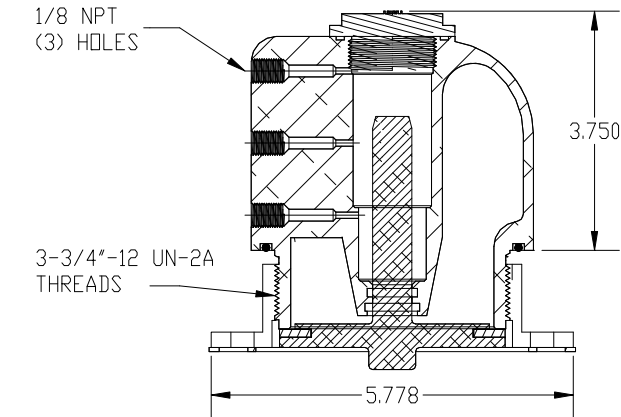

# T196SV-FA Vapor Recovery Vent

PARTS BREAK DOWN

ITEM 18 USED IN NON-SEQUENTIAL APPLICATIONS

ITEM	PART NUMBER	DESCRIPTION	QTY.
1	9990 <sup>1</sup>	WASHER LOCK 3/8 PLD SS	1
2	11672	CAP	1
3	11692 <sup>1</sup>	O-RING 2-129 VITON GF	1
4	11694	SPRING	1
5	11696 <sup>1</sup>	WIPER	1
6	C10011M	GASKET	1
7	11772 <sup>1</sup>	PISTON	1
8	11776 <sup>1</sup>	O-RING 2-121	2
9	11964	BODY MACHINED	1
10	11986	POPPET MACHINED	1
11	11990 <sup>1</sup>	SPRING GUIDE	1

ITEM	PART NUMBER	DESCRIPTION	QTY.
12	12007 <sup>1</sup>	GASKET VITON GF	1
13	12262 <sup>1</sup>	AIR FITTING	1
14	10681M <sup>1</sup>	O-RING, VITON GF	1
15	12001BK <sup>1</sup>	TUBING, BLACK	5.00"
16	12160	ADAPTOR FLANGE	1
17	H20124M <sup>1</sup>	O-RING	1
18	H20518M	SCRW HHC 3/8-16X3/4 LG SS	1
19	H52199M	PLUG, 1/8" NPT	1