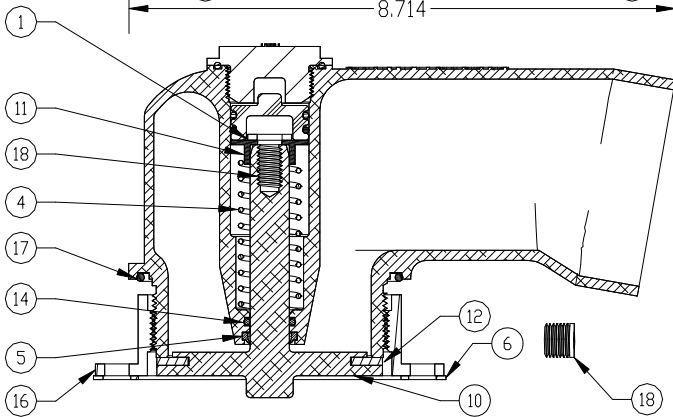

# T196SV-FA Vapor Recovery Vent

PARTS BREAK DOWN

ITEM 18 USED IN NON-SEQUENTIAL APPLICATIONS

ITEM	PART NUMBER	DESCRIPTION	QTY.
1	9990 <sup>1</sup>	WASHER LOCK 3/8 PLD SS	1
2	11672	CAP	1
3	11692 <sup>1</sup>	O-RING 2-129 VITON GF	1
4	11694	SPRING	1
5	11696 <sup>1</sup>	WIPER	1
6	C10011M	GASKET	1
7	11772 <sup>1</sup>	PISTON	1
8	11776 <sup>1</sup>	O-RING 2-121	2
9	11964	BODY MACHINED	1
10	11986	POPPET MACHINED	1
11	11990 <sup>1</sup>	SPRING GUIDE	1

ITEM	PART NUMBER	DESCRIPTION	QTY.
12	12007 <sup>1</sup>	GASKET VITON GF	1
13	12262 <sup>1</sup>	AIR FITTING	1
14	10681M <sup>1</sup>	O-RING, VITON GF	1
15	12001BK <sup>1</sup>	TUBING, BLACK	5.00"
16	12160	ADAPTOR FLANGE	1
17	H20124M <sup>1</sup>	O-RING	1
18	H20518M	SCRW HHC 3/8-16X3/4 LG SS	1
19	H52199M	PLUG, 1/8" NPT	1