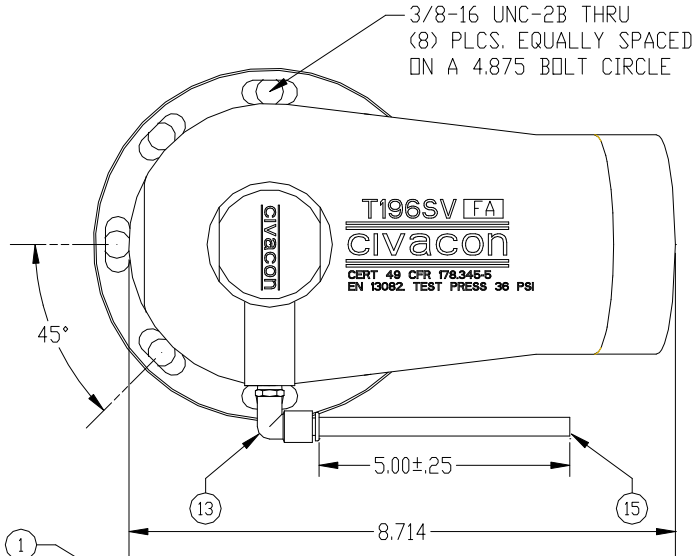

# T196SV-FA Vapor Recovery Vent

PARTS BREAK DOWN

ITEM 18 USED IN NON-SEQUENTIAL APPLICATIONS

ITEM	PART NUMBER	DESCRIPTION	QTY.
1	9990 <sup>1</sup>	WASHER LOCK 3/8 PLD SS	1
2	11672	CAP	1
3	11692 <sup>1</sup>	O-RING 2-129 VITON GF	1
4	11694	SPRING	1
5	11696 <sup>1</sup>	WIPER	1
6	C10011M	GASKET	1
7	11772 <sup>1</sup>	PISTON	1
8	11776 <sup>1</sup>	O-RING 2-121	2
9	11964	BODY MACHINED	1
10	11986	POPPET MACHINED	1
11	11990 <sup>1</sup>	SPRING GUIDE	1

ITEM	PART NUMBER	DESCRIPTION	QTY.
12	12007 <sup>1</sup>	GASKET VITON GF	1
13	12262 <sup>1</sup>	AIR FITTING	1
14	10681M <sup>1</sup>	O-RING, VITON GF	1
15	12001BK <sup>1</sup>	TUBING, BLACK	5.00"
16	12160	ADAPTOR FLANGE	1
17	H20124M <sup>1</sup>	O-RING	1
18	H20518M	SCRW HHC 3/8-16X3/4 LG SS	1
19	H52199M	PLUG, 1/8" NPT	1