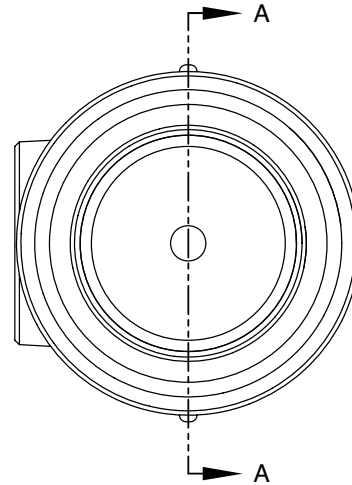

611T-AL40-NPT Vapor Recovery Coupler

Replacement Parts

Rev. 0, January 2003

SECTION A-A

610T Vapor Recovery Coupler

SECTION B-B

ITEM	PART NUMBER	DESCRIPTION	QTY.
1	E10115A	BODY	1
2	H04150M	GASKET (BUNA)	1
3	H10043M	SEAT RING (BUNA) ¹	1
4	H20433M	RETAINER (SMALL) ¹	1
5	H20235M	SPACER ¹	1
6	H20446M	CAP SCREW ¹	1
7	H20432M	RETAINER (LARGE) ¹	1
8	H08989M	SPRING	1

ITEM	PART NUMBER	DESCRIPTION	QTY.
9	H20389RE	POPPET STEM ¹	1
10	C02642M	BRIDGE GUIDE	1
11	H08607M	RETAINING RING	1

REPAIR KITS		
PART NUMBER	DESCRIPTION	QTY.
H20695	POPPET SUB-ASSEMBLY	N/A

¹- Included in H20695