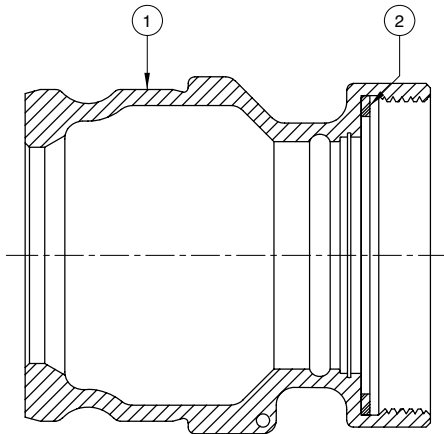

611T-AL40-NPT Vapor Recovery Coupler

Replacement Parts

Rev. 0, January 2003

SECTION A-A

610T Vapor Recovery Coupler

SECTION B-B

ITEM	PART NUMBER	DESCRIPTION	QTY.
1	E10115A	BODY	1
2	H04150M	GASKET (BUNA)	1
3	H10043M	SEAT RING (BUNA) ¹	1
4	H20433M	RETAINER (SMALL) ¹	1
5	H20235M	SPACER ¹	1
6	H20446M	CAP SCREW ¹	1
7	H20432M	RETAINER (LARGE) ¹	1
8	H08989M	SPRING	1

ITEM	PART NUMBER	DESCRIPTION	QTY.
9	H20389RE	POPPET STEM ¹	1
10	C02642M	BRIDGE GUIDE	1
11	H08607M	RETAINING RING	1

REPAIR KITS		
PART NUMBER	DESCRIPTION	QTY.
H20695	POPPET SUB-ASSEMBLY	N/A

¹- Included in H20695