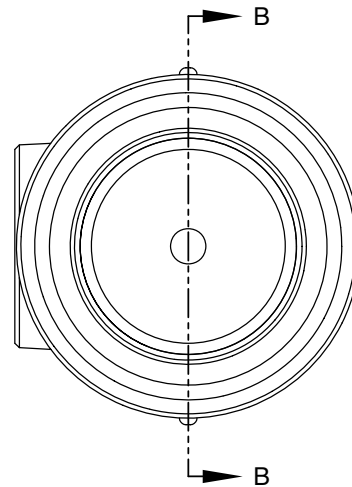

611T-AL40-NPT Vapor Recovery Coupler

Replacement Parts

Rev. 0, January 2003

SECTION A-A

610T Vapor Recovery Coupler

SECTION B-B

ITEM	PART NUMBER	DESCRIPTION	QTY.
1	E10115A	BODY	1
2	H04150M	GASKET (BUNA)	1
3	H10043M	SEAT RING (BUNA) ¹	1
4	H20433M	RETAINER (SMALL) ¹	1
5	H20235M	SPACER ¹	1
6	H20446M	CAP SCREW ¹	1
7	H20432M	RETAINER (LARGE) ¹	1
8	H08989M	SPRING	1

ITEM	PART NUMBER	DESCRIPTION	QTY.
9	H20389RE	POPPET STEM ¹	1
10	C02642M	BRIDGE GUIDE	1
11	H08607M	RETAINING RING	1

REPAIR KITS		
PART NUMBER	DESCRIPTION	QTY.
H20695	POPPET SUB-ASSEMBLY	N/A

¹- Included in H20695