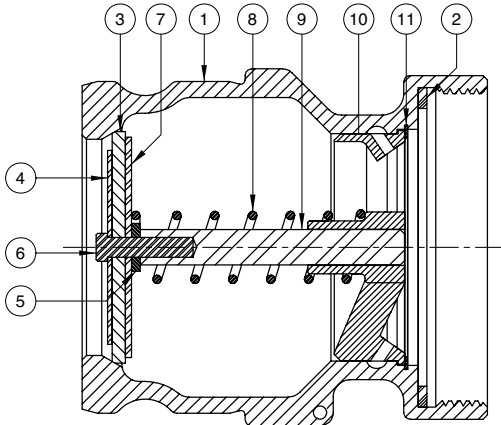

611T-AL40-NPT Vapor Recovery Coupler

Replacement Parts

Rev. 0, January 2003

SECTION A-A

610T Vapor Recovery Coupler

SECTION B-B

ITEM	PART NUMBER	DESCRIPTION	QTY.
1	E10115A	BODY	1
2	H04150M	GASKET (BUNA)	1
3	H10043M	SEAT RING (BUNA) ¹	1
4	H20433M	RETAINER (SMALL) ¹	1
5	H20235M	SPACER ¹	1
6	H20446M	CAP SCREW ¹	1
7	H20432M	RETAINER (LARGE) ¹	1
8	H08989M	SPRING	1

ITEM	PART NUMBER	DESCRIPTION	QTY.
9	H20389RE	POPPET STEM ¹	1
10	C02642M	BRIDGE GUIDE	1
11	H08607M	RETAINING RING	1

REPAIR KITS		
PART NUMBER	DESCRIPTION	QTY.
H20695	POPPET SUB-ASSEMBLY	N/A

¹- Included in H20695