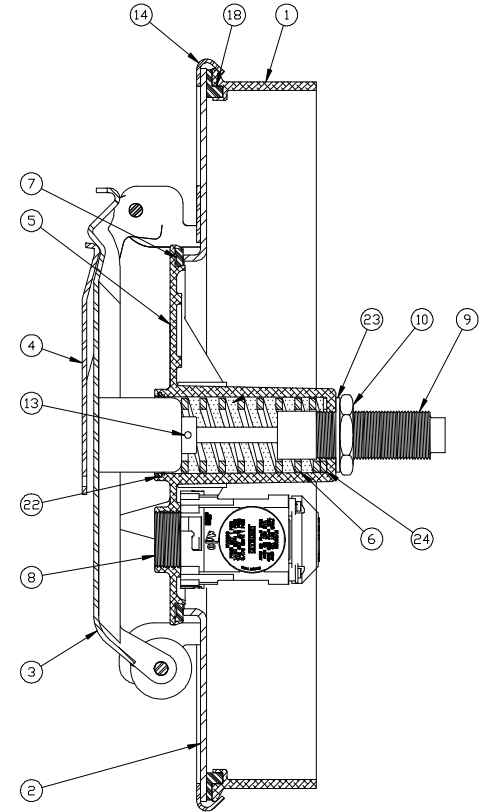

SSUN11100 20" Manhole Assembly

PARTS BREAK DOWN

ITEM	PART NUMBER	DESCRIPTION	QTY.
1	4755	WELD RING	1
2	6153	COVER WELDMENT	1
3	6535 ¹	STRONGBACK	1
4	6121	LATCH	1
5	6533 ¹	FILL COVER	1
6	5895 ¹	SPRING	1
7	12022 ^{1,3}	GASKET	1
8	NV3000 ¹	PRESSURE VACUUM VENT	1
9	9241 ¹	MOTION CONTROL DEVICE	1
10	6374 ¹	LOCK NUT	1
11	5951	CLEVIS PIN	2
12	1045	COTTER PIN	2
13	6534 ¹	DRIVE PIN	1
14	3250	CLAMP RING	1

ITEM	PART NUMBER	DESCRIPTION	QTY.
15	1110	SCREW	1
16	1113	WASHER	2
17	5009	NUT	1
18	4646 ²	GASKET	1
19	6209 ¹	DECAL	1
20	6025	WASHER	2
22	6532 ¹	ROD WIPER	1
23	6375 ¹	SEAL WASHER	1
24	5203 ¹	BUSHING	4

Available without Weld Ring—P/N SSUN101100

REPLACEMENT FILL COVER	
6600N	FILL COVER ASSEMBLY

1—Included in 6600N, 2—Also available in Viton—P/N 4874, 3—Also available in Viton—P/N 6263