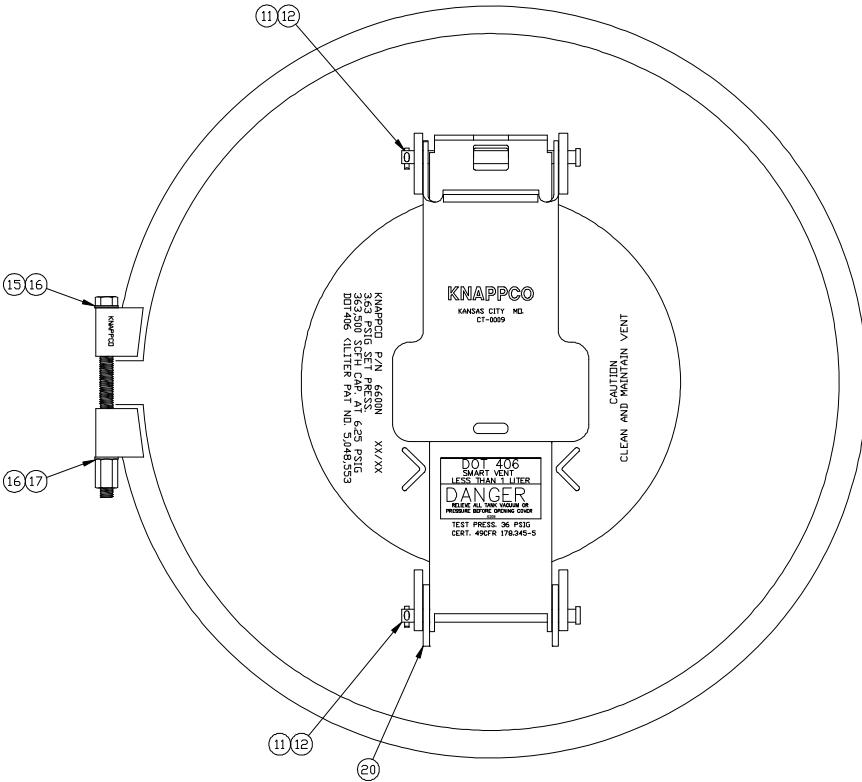

SSUN11100 20" Manhole Assembly

PARTS BREAK DOWN

ITEM	PART NUMBER	DESCRIPTION	QTY.
1	4755	WELD RING	1
2	6153	COVER WELDMENT	1
3	6535 ¹	STRONGBACK	1
4	6121	LATCH	1
5	6533 ¹	FILL COVER	1
6	5895 ¹	SPRING	1
7	12022 ^{1,3}	GASKET	1
8	NV3000 ¹	PRESSURE VACUUM VENT	1
9	9241 ¹	MOTION CONTROL DEVICE	1
10	6374 ¹	LOCK NUT	1
11	5951	CLEVIS PIN	2
12	1045	COTTER PIN	2
13	6534 ¹	DRIVE PIN	1
14	3250	CLAMP RING	1

ITEM	PART NUMBER	DESCRIPTION	QTY.
15	1110	SCREW	1
16	1113	WASHER	2
17	5009	NUT	1
18	4646 ²	GASKET	1
19	6209 ¹	DECAL	1
20	6025	WASHER	2
22	6532 ¹	ROD WIPER	1
23	6375 ¹	SEAL WASHER	1
24	5203 ¹	BUSHING	4

Available without Weld Ring—P/N SSUN101100

REPLACEMENT FILL COVER	
6600N	FILL COVER ASSEMBLY

1—Included in 6600N, 2—Also available in Viton—P/N 4874, 3—Also available in Viton—P/N 6263