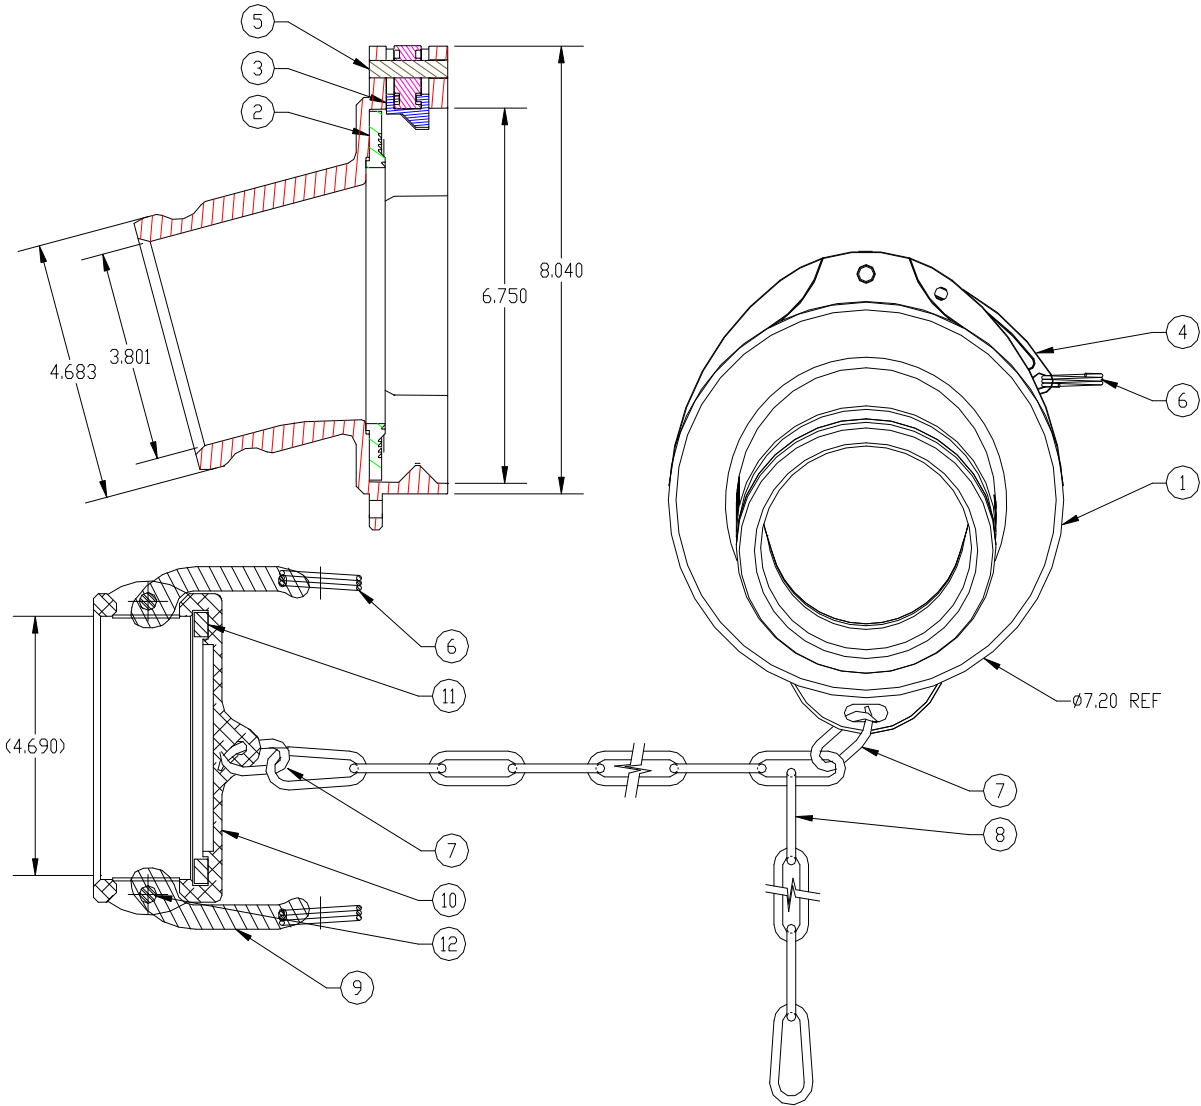

876C-W059 4" Gravity Coupler with Cap

PARTS BREAK DOWN

ITEM	PART NUMBER	DESCRIPTION	QTY.
1	11027	BODY, MACHINED	1
2	10918	GASKET, NITRILE	1
2	10918V ²	GASKET, VITON	1
3	H71132 ¹	LOCKING BLOCK	1
4	H71133 ¹	CAM LEVER	1
5	H71149 ¹	CAM PIN	1
6	H20050M ¹	FINGER RING	3
7	H08328M	CONNECTOR RING	2
8	6991	CHAIN, ZINC PLATED	1

ITEM	PART NUMBER	DESCRIPTION	QTY.
9	D10184M	CAM ARM	2
10	C01863A	CAP, MACHINED	1
11	H20547M	GASKET, NITRILE	1
11	H00976M ²	GASKET, VITON	1
12	H20114M	GROOVE PIN	2

Also Available with Viton Gaskets - 876CV-W059

REPAIR KITS	
11474	CAM LEVER REPAIR KIT

1 - Included in 11474, 2 - Included in 876CV-W059