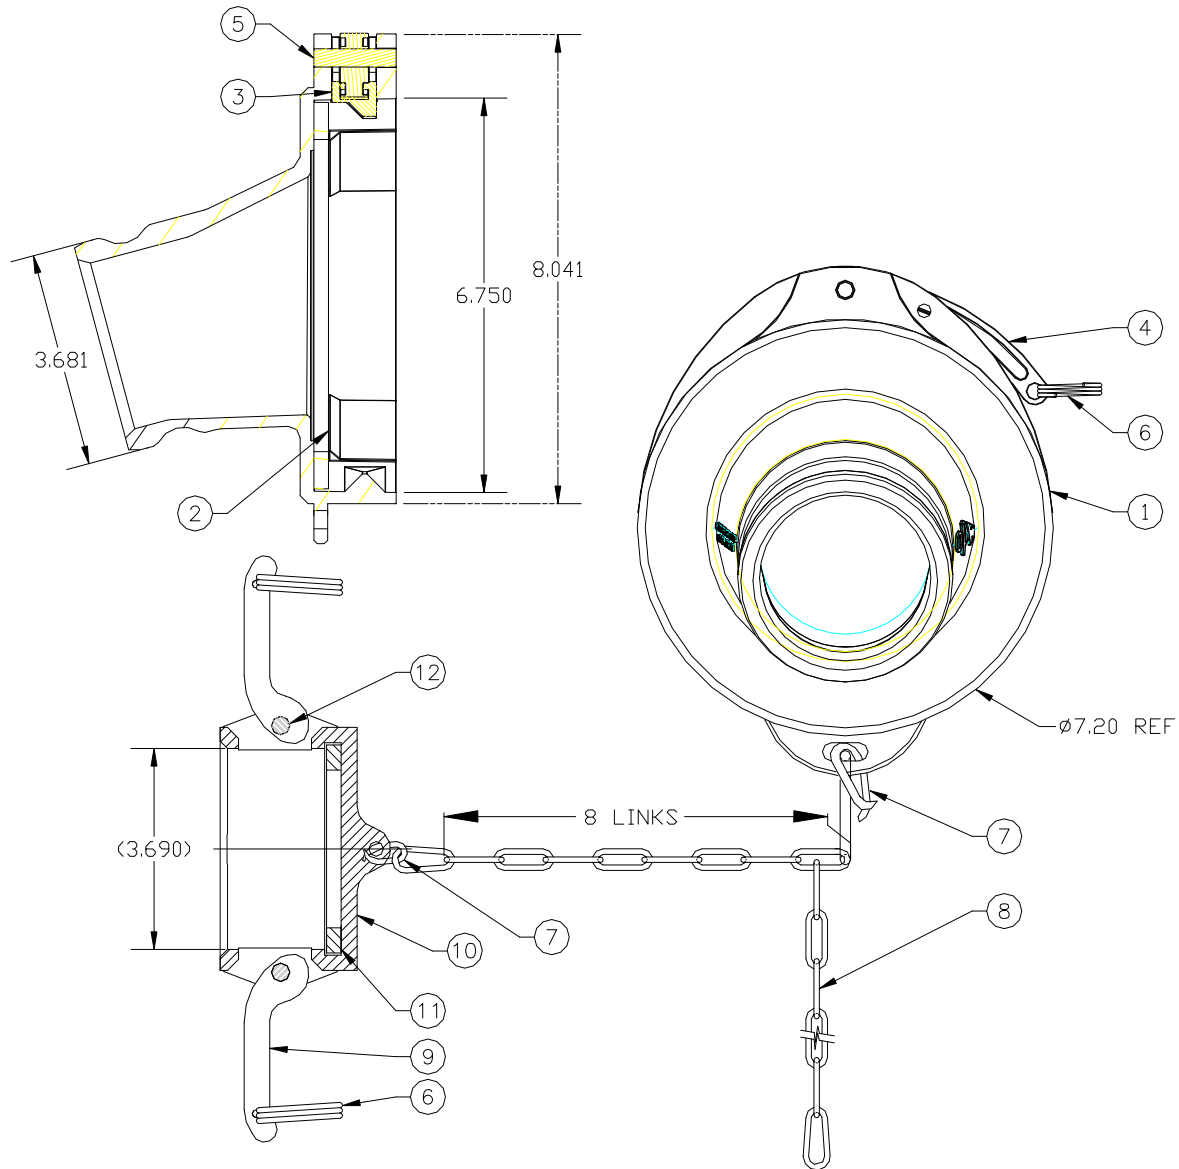

876C-W058 4" x 3" Gravity Coupler with Cap

PARTS BREAK DOWN

ITEM	PART NUMBER	DESCRIPTION	QTY.
1	11026	BODY, MACHINED	1
2	10918	GASKET, NITRILE	1
3	H71132 ¹	LOCKING BLOCK	1
4	H71133 ¹	CAM LEVER	1
5	H71149 ¹	CAM PIN	1
6	H20050M ¹	FINGER RING	3
7	H08328M	CONNECTOR RING	2
8	6991	CHAIN, ZINC PLATED	1

ITEM	PART NUMBER	DESCRIPTION	QTY.
9	D10184M	CAM ARM	2
10	C01685B	CAP, MACHINED	1
11	H20546M	GASKET, NITRILE	1
12	H20114M	GROOVE PIN	2

REPAIR KITS	
11474	CAM LEVER REPAIR KIT

¹—Included in 11474