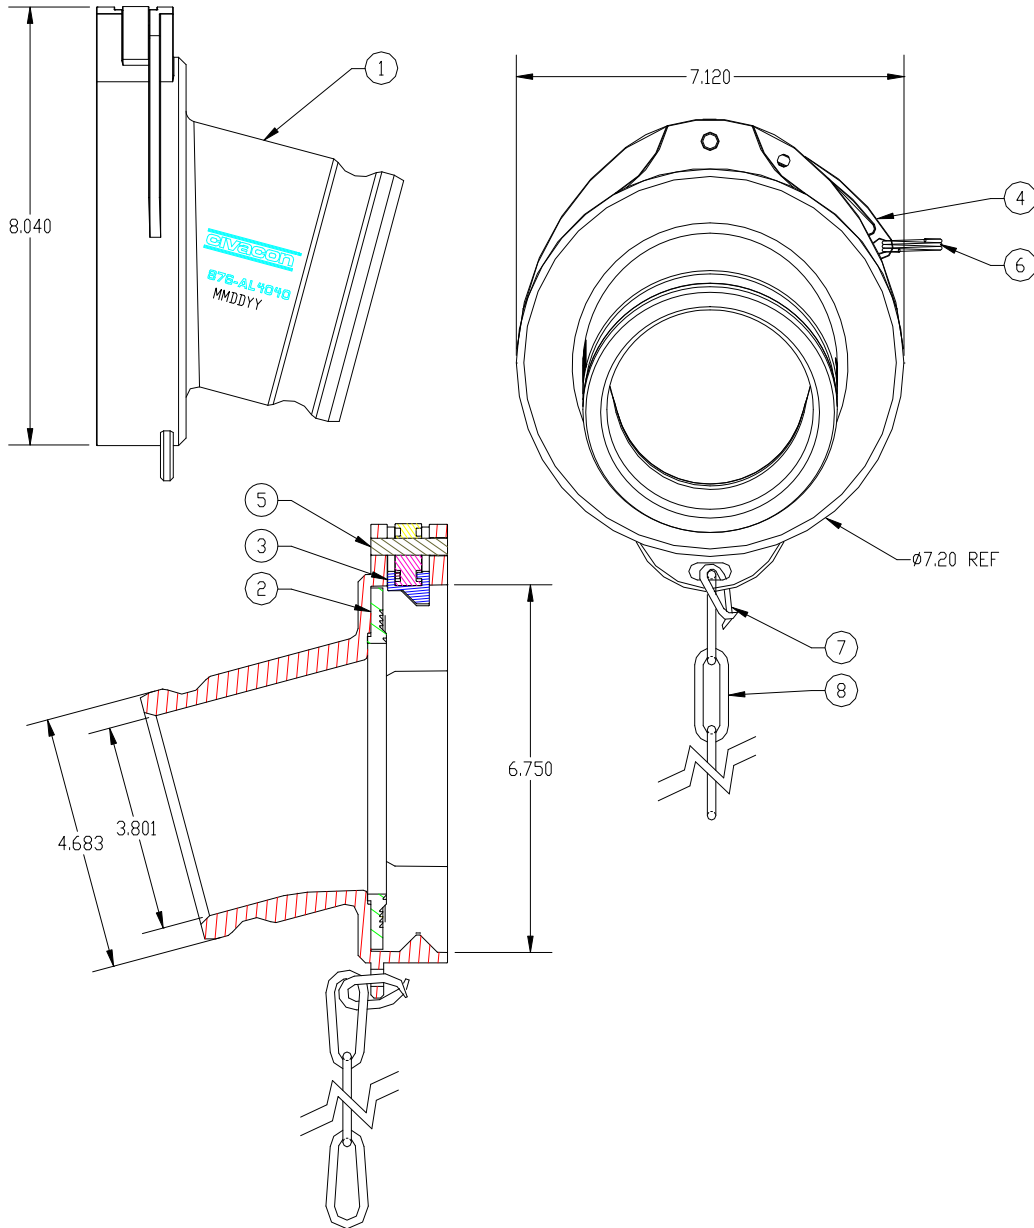

876C-AL40 4" Gravity Coupler

PARTS BREAK DOWN

ITEM	PART NUMBER	DESCRIPTION	QTY.
1	11027	BODY, MACHINED	1
2	10918	GASKET, NITRILE	1
2	10918V ²	GASKET, VITON	1
3	H71132 ¹	LOCKING BLOCK	1
4	H71133 ¹	CAM LEVER	1
5	H71149 ¹	CAM PIN	1

ITEM	PART NUMBER	DESCRIPTION	QTY.
6	H20050M ¹	FINGER RING	1
7	H08328M	CONNECTOR RING	1
8	H20325M	CHAIN, ZINC PLATED	1

Also Available with Viton Gasket—876CV-AL40

REPAIR KITS	
11474	CAM LEVER REPAIR KIT

1 - Included in 11474, 2 - Included in 876CV-AL40