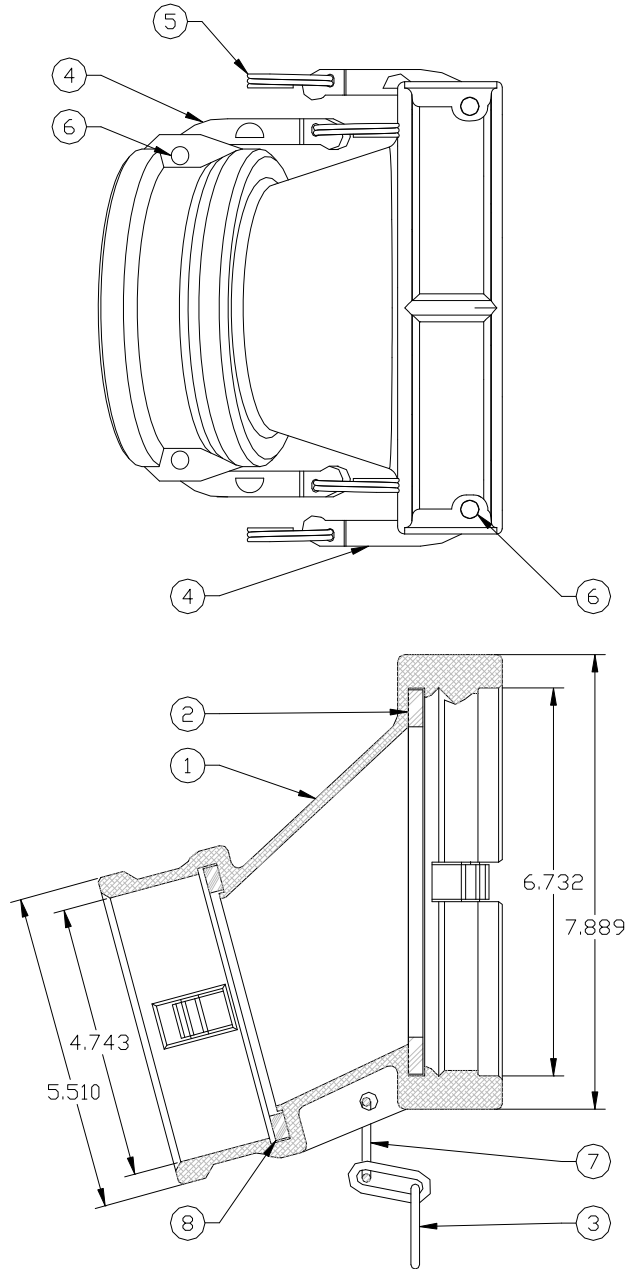

871B-AL40 4" Gravity Coupler

ITEM	PART NUMBER	DESCRIPTION	QTY.
1	E00222A	BODY, MACHINED	1
2	H08347M	GASKET, NITRILE	1
2	H20462M	GASKET, VITON	1
3	H20325M	CHAIN, ZINC PLATED	1
4	D10184M ¹	CAM ARM	4
5	H20550M ¹	FINGER RING	4

ITEM	PART NUMBER	DESCRIPTION	QTY.
6	H20144M ¹	GROOVE PIN	4
7	H08328M	CONNECTOR RING	4
8	H20547M	GASKET, NITRILE	1
8	H00976M	GASKET, VITON	1
REPAIR KITS			
871-ARM KIT		CAM LEVER REPAIR KIT	

¹ - Included in 871-ARM KIT (2 Kits will be needed), Optional Viton Gaskets can be ordered separately