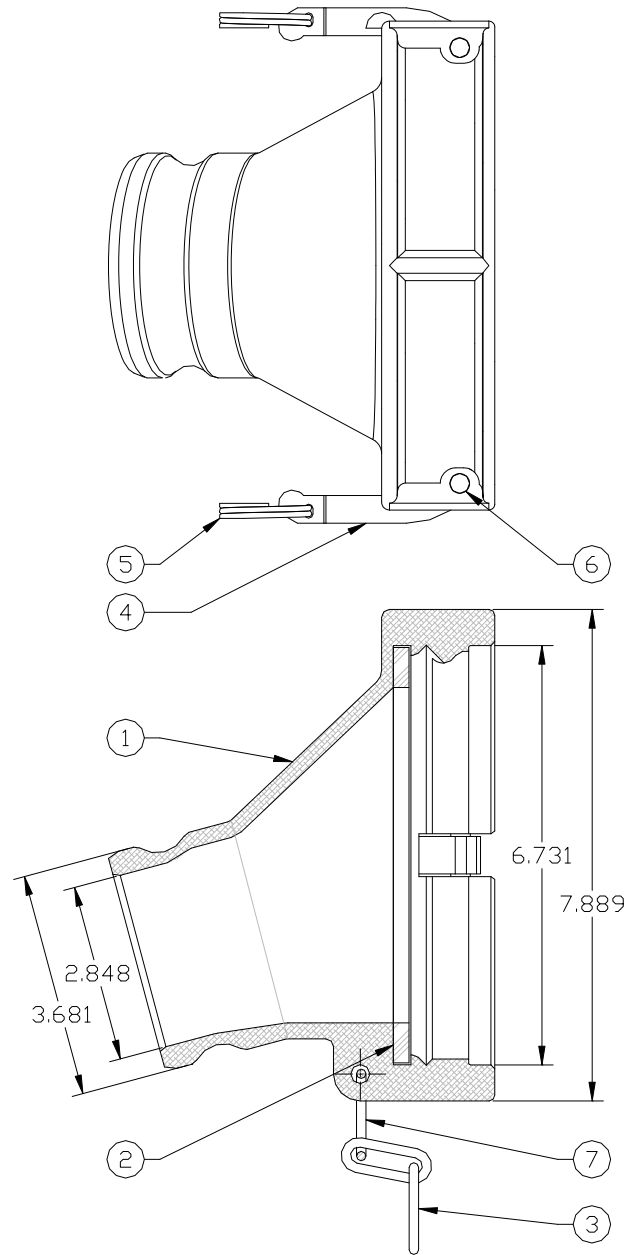

871A-AL4030 4" x 3" Gravity Coupler

PARTS BREAK DOWN

ITEM	PART NUMBER	DESCRIPTION	QTY.
1	E10086A	BODY, MACHINED	1
2	H08347M	GASKET, NITRILE	1
2	H20462M	GASKET, VITON	1
3	H20325M	CHAIN, ZINC PLATED	1
4	D10184M ¹	CAM ARM	2
5	H20550M ¹	FINGER RING	2

ITEM	PART NUMBER	DESCRIPTION	QTY.
6	H20144M ¹	GROOVE PIN	2
7	H08328M	CONNECTOR RING	1

REPAIR KITS	
871-ARM KIT	CAM LEVER REPAIR KIT

¹ - Included in 871-ARM KIT