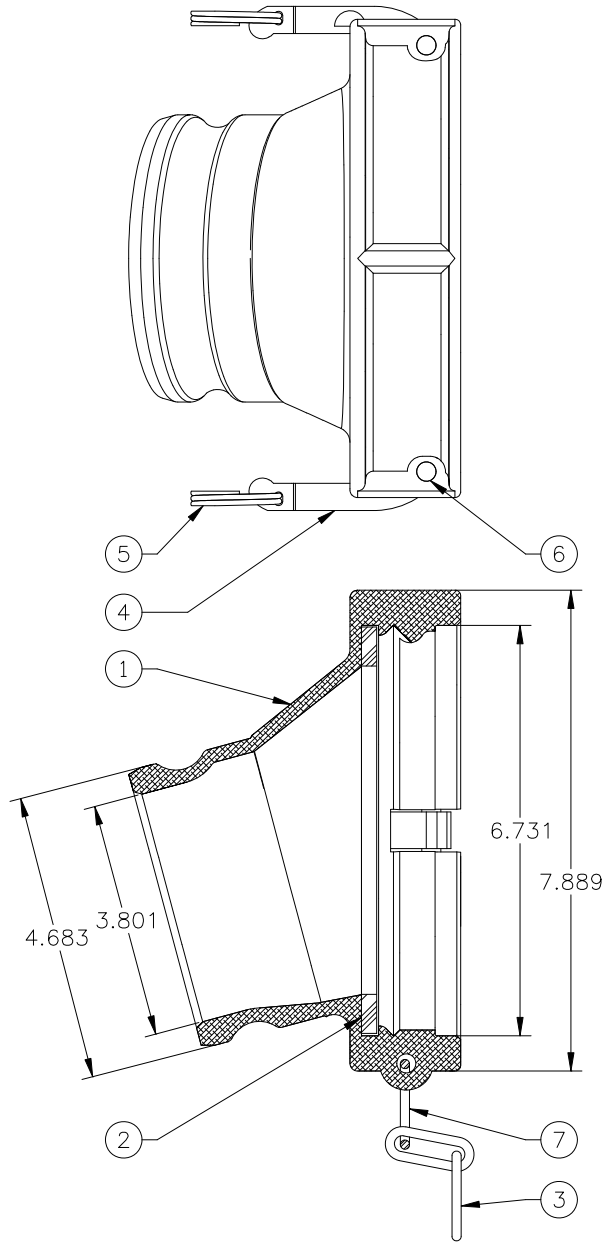

871A-AL40 4" Gravity Coupler

PARTS BREAK DOWN

ITEM	PART NUMBER	DESCRIPTION	QTY.
1	E00221A	BODY, MACHINED	1
2	H08347M	GASKET, NITRILE	1
2	H20462M ²	GASKET, VITON	1
3	H20325M	CHAIN, ZINC PLATED	1
4	D10184M ¹	CAM ARM	2
5	H20550M ¹	FINGER RING	2

ITEM	PART NUMBER	DESCRIPTION	QTY.
6	H20144M ¹	GROOVE PIN	2
7	H08328M	CONNECTOR RING	1

Also Available with Viton Gasket—871A-AL40A-V

REPAIR KITS	
871-ARM KIT	CAM LEVER REPAIR KIT

1 - Included in 871-ARM KIT, 2 - Included in 871A-AL40A-V