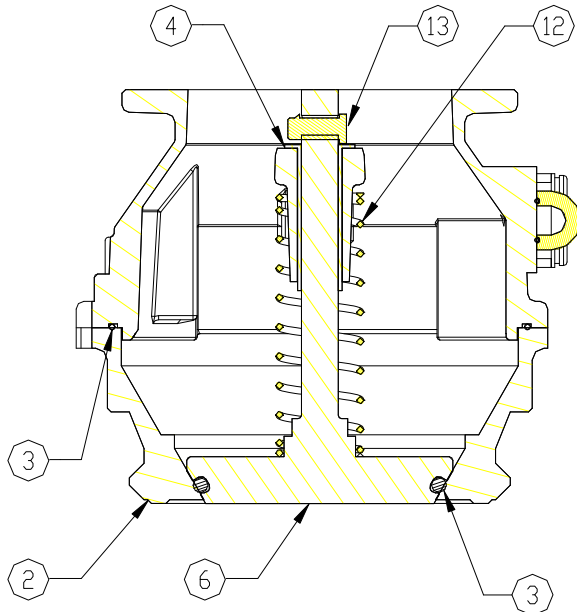

891NB Bottom Loading Adaptor

RP 05-13A

PARTS BREAK DOWN

ITEM	PART NUMBER	DESCRIPTION	QTY.
1	11749	BODY, MACHINED	1
2	11550	ADAPTOR FACE	1
3	11905	O-RING	1
4	11665	BEARING	1
5	12514	BUTTON CAP SCREW	6
6	11850	POPPET	1
7	H51437M ¹	O-RING	1
8	12490 ¹	SCREW	4
9	11365M ¹	SIGHT GLASS	1

ITEM	PART NUMBER	DESCRIPTION	QTY.
10	H51384M ¹	FLOAT BALL	1
11	H20058M	O-RING	1
12	11664	SPRING	1
13	12527	CLEVIS PIN	1
14	12491	PIPE PLUG 3/8"	1

REPAIR KITS	
891BRK	SIGHT GLASS REPAIR KIT

¹—Included in 891BRK