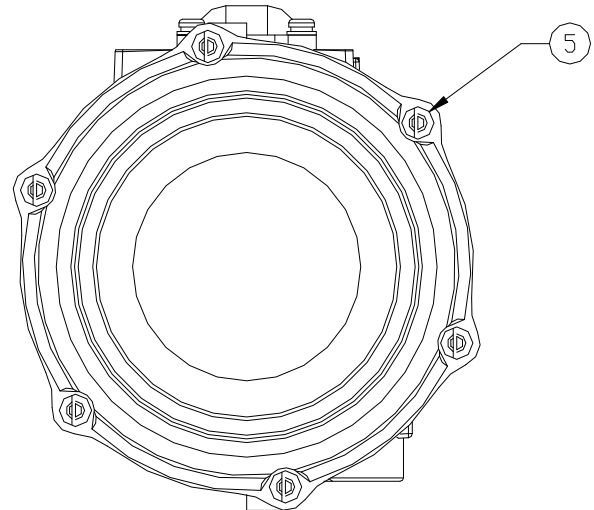

891NB Bottom Loading Adaptor

RP 05-13A

PARTS BREAK DOWN

ITEM	PART NUMBER	DESCRIPTION	QTY.
1	11749	BODY, MACHINED	1
2	11550	ADAPTOR FACE	1
3	11905	O-RING	1
4	11665	BEARING	1
5	12514	BUTTON CAP SCREW	6
6	11850	POPPET	1
7	H51437M ¹	O-RING	1
8	12490 ¹	SCREW	4
9	11365M ¹	SIGHT GLASS	1

ITEM	PART NUMBER	DESCRIPTION	QTY.
10	H51384M ¹	FLOAT BALL	1
11	H20058M	O-RING	1
12	11664	SPRING	1
13	12527	CLEVIS PIN	1
14	12491	PIPE PLUG 3/8"	1

REPAIR KITS	
891BRK	SIGHT GLASS REPAIR KIT

¹—Included in 891BRK