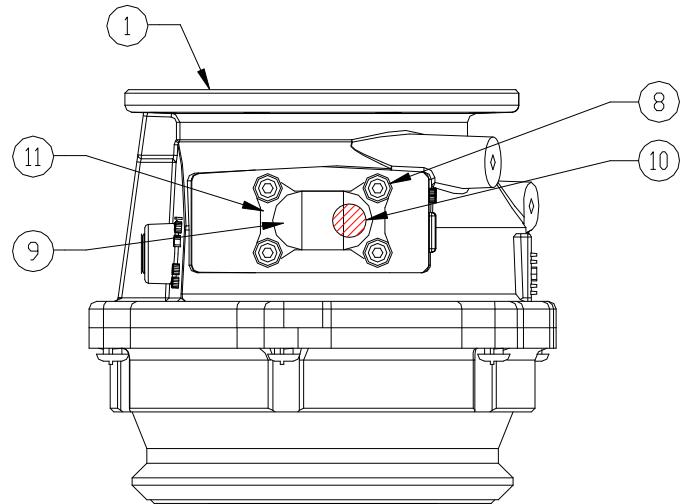

891NB Bottom Loading Adaptor

RP 05-13A

PARTS BREAK DOWN

ITEM	PART NUMBER	DESCRIPTION	QTY.
1	11749	BODY, MACHINED	1
2	11550	ADAPTOR FACE	1
3	11905	O-RING	1
4	11665	BEARING	1
5	12514	BUTTON CAP SCREW	6
6	11850	POPPET	1
7	H51437M ¹	O-RING	1
8	12490 ¹	SCREW	4
9	11365M ¹	SIGHT GLASS	1

ITEM	PART NUMBER	DESCRIPTION	QTY.
10	H51384M ¹	FLOAT BALL	1
11	H20058M	O-RING	1
12	11664	SPRING	1
13	12527	CLEVIS PIN	1
14	12491	PIPE PLUG 3/8"	1

REPAIR KITS	
891BRK	SIGHT GLASS REPAIR KIT

¹—Included in 891BRK