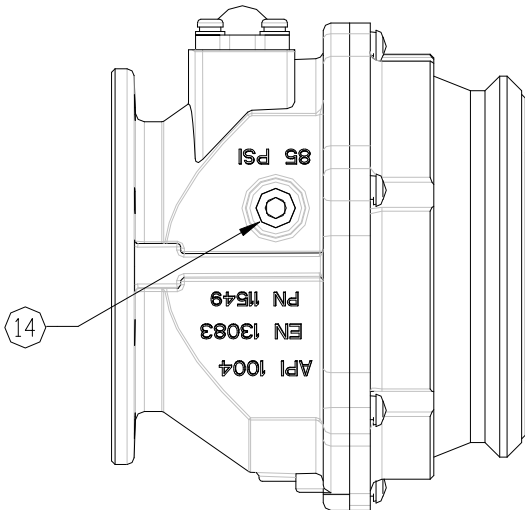

891NB Bottom Loading Adaptor

RP 05-13A

PARTS BREAK DOWN

ITEM	PART NUMBER	DESCRIPTION	QTY.
1	11749	BODY, MACHINED	1
2	11550	ADAPTOR FACE	1
3	11905	O-RING	1
4	11665	BEARING	1
5	12514	BUTTON CAP SCREW	6
6	11850	POPPET	1
7	H51437M ¹	O-RING	1
8	12490 ¹	SCREW	4
9	11365M ¹	SIGHT GLASS	1

ITEM	PART NUMBER	DESCRIPTION	QTY.
10	H51384M ¹	FLOAT BALL	1
11	H20058M	O-RING	1
12	11664	SPRING	1
13	12527	CLEVIS PIN	1
14	12491	PIPE PLUG 3/8"	1

REPAIR KITS	
891BRK	SIGHT GLASS REPAIR KIT

¹—Included in 891BRK