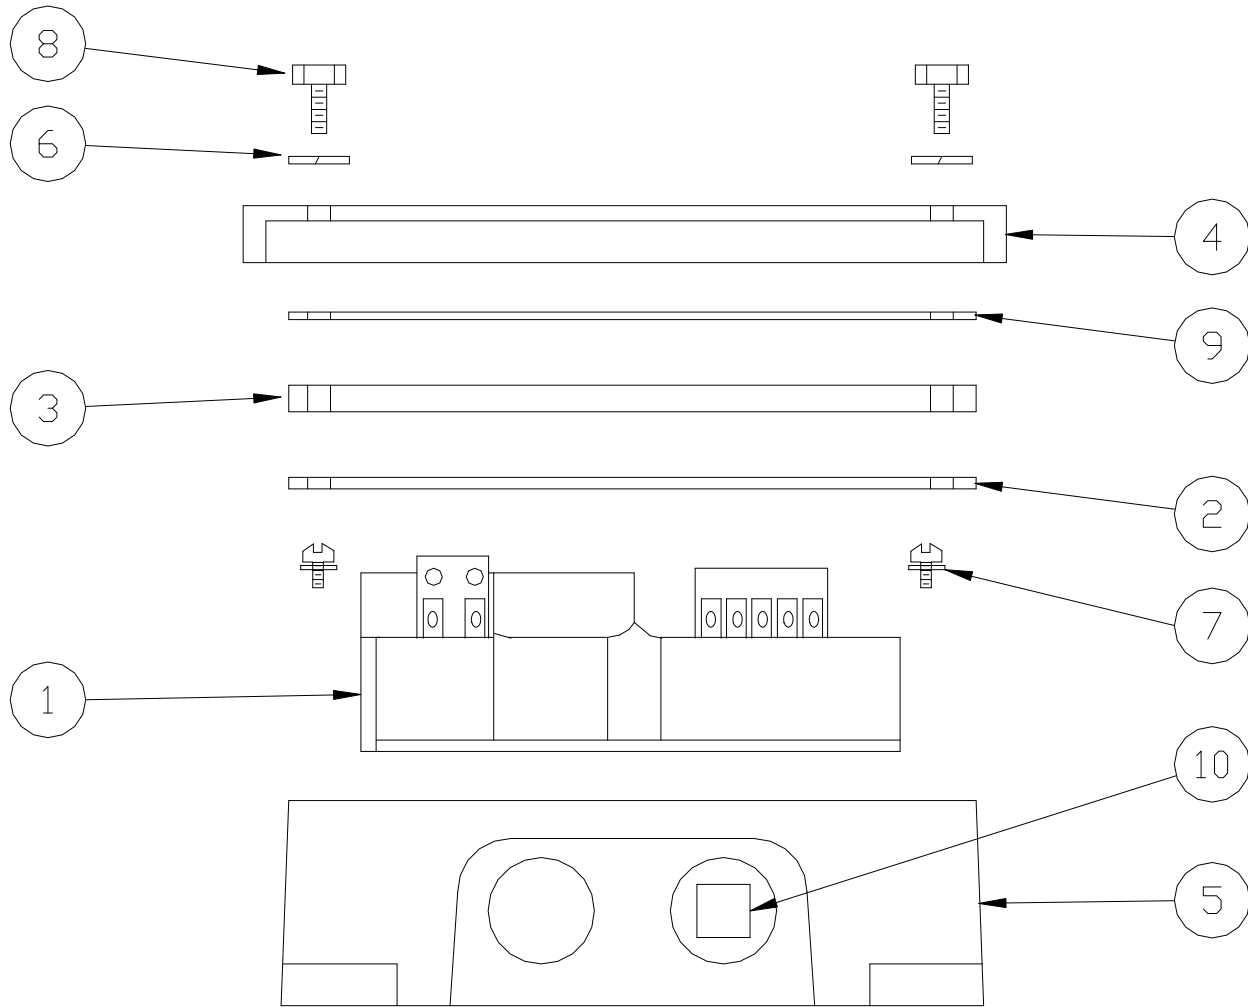

3100-3100 Liberty On Board Monitor

ITEM	PART NUMBER	DESCRIPTION	QTY.
1	3150-3150	ASSY. MODULE	1
2	C40015M ^{1,2}	GASKET	1
3	C40097M ^{1,2}	WINDOW	1
4	C40104APC ^{1,2}	COVER	1
5	D40006APC ¹	BASE	1
6	H50086M ^{1,2}	LOCK WASHER, 1/4"	6
7	H50623M-2 ¹	SCREW, #6-32 3/8"	4

ITEM	PART NUMBER	DESCRIPTION	QTY.
8	9541 ^{1,2}	SCREW, 1/4-20 1"	6
9	C40180M ^{1,2}	NAME PLATE ²	1
10	H50070M ¹	BLACK PLUG, 1/2" NPT	3

REPAIR KITS	
3100-KIT	HOUSING KIT
H50192	WINDOW ENCLOSURE REPAIR KIT

1 - Included in 3100-KIT 2- Included in H50192