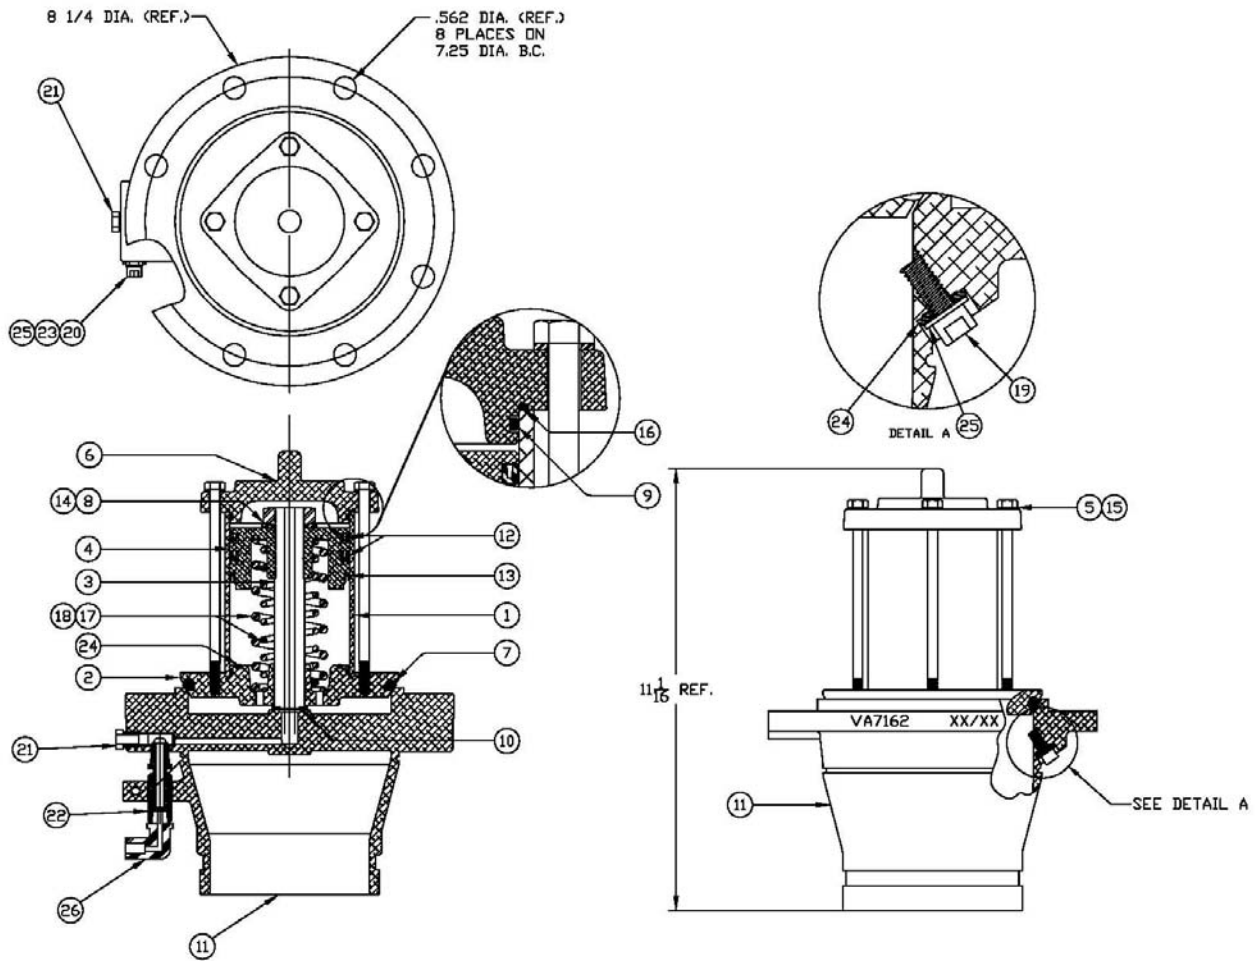

VA7162 5" X 4" Emergency Valve

PARTS BREAK DOWN

ITEM	PART NUMBER	DESCRIPTION	QTY.
1	6950	CYLINDER BODY	1
2	6951	CYLINDER DISK	1
3	6953	STEM	1
4	12056	PISTON	1
5	6956	HEX CAP SCREW	4
6	6957	CAP	1
7	6959 ¹	O-RING, TEF-O-SIL	1
8	6960 ¹	SEAL WASHER	1
9	6961 ¹	O-RING, BUNA-N	2
10	6962 ¹	SEAL WASHER	1
11	11033	MACHINED BODY	1
12	12122 ¹	O-Ring	2
13	6966 ¹	U-CUP SEAL	1
14	5687	HEX JAM NUT	1
15	H50086M	LOCK WASHER	4

ITEM	PART NUMBER	DESCRIPTION	QTY.
16	6964 ¹	O-RING, VITON	2
17	6233	SPRING (INNER)	1
18	6234	SPRING (OUTER)	1
19	9163	SCREW	1
20	6967	SCREW	1
21	5047	FUSIBLE PLUG	1
22	11000	SHEAR SCREW	1
23	10344	WASHER	2
24	6969 ¹	O-RING, VITON	1
25	H20312M	WASHER	2
26	9489	ELBOW AIR FITTING	1