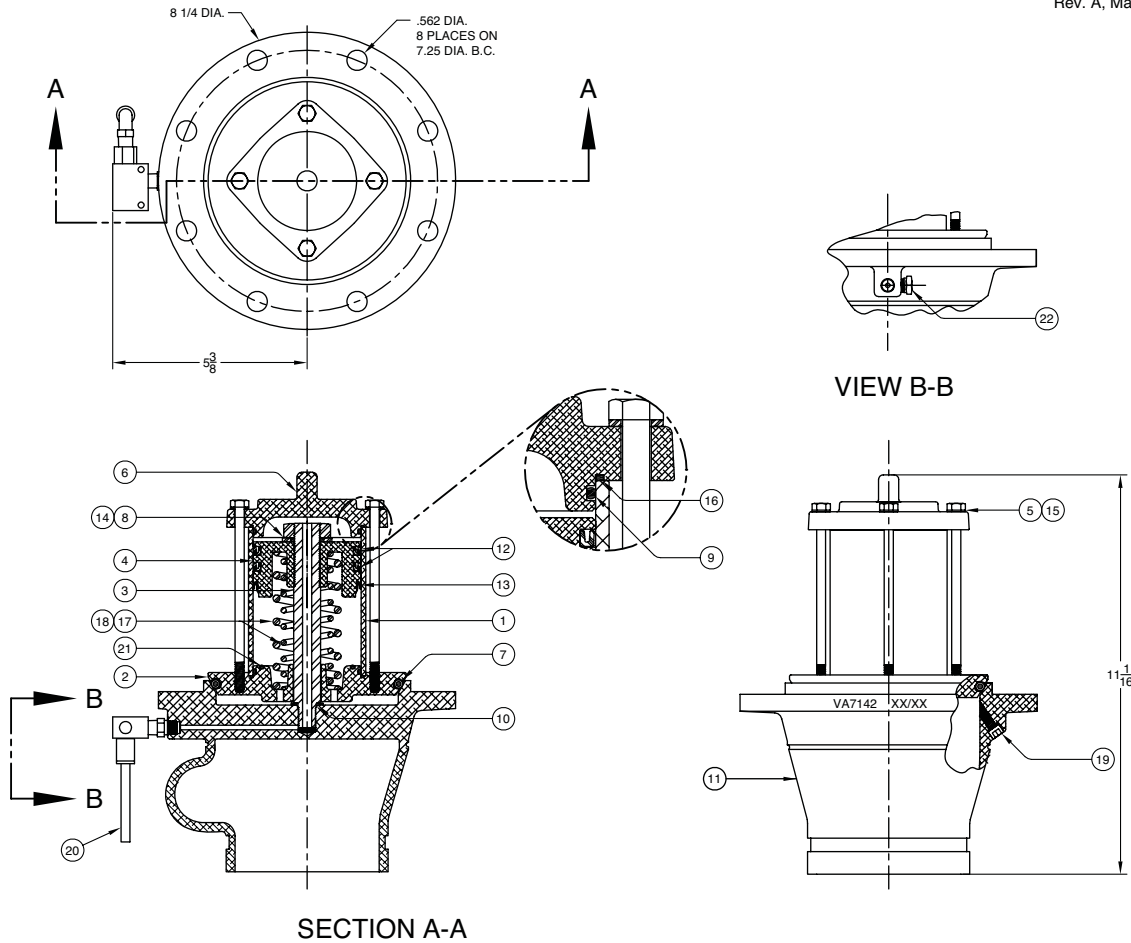

# VA7142 5" X 4" Emergency Valve

## Replacement Parts

Rev. A, March 2006

ITEM	PART NUMBER	DESCRIPTION	QTY.
1	6950	CYLINDER BODY	1
2	6951	CYLINDER DISK	1
3	6953	STEM	1
4	6954	PISTON	1
5	6956	HEX CAP SCREW	4
6	6957	CAP	1
7	6959	O-RING (TEF-O-SIL)	1
8	6960	SEAL WASHER <sup>1</sup>	1
9	6961	O-RING, CAP, SIDE SEAL <sup>1</sup>	2
10	6962	SEAL WASHER <sup>1</sup>	1
11	9014	VALVE BODY	1

ITEM	PART NUMBER	DESCRIPTION	QTY.
12	5865	U-CUP SEAL <sup>1</sup>	2
13	6966	U-CUP SEAL <sup>1</sup>	1
14	5687	HEX JAM NUT	1
15	H50086M	LOCK WASHER	4
16	6964	O-RING <sup>1</sup>	2
17	6233	SPRING (INNER)	1
18	6234	SPRING (OUTER)	1
19	6965	SEAL SCREW	1
20	9811	QUICK EXHAUST ASSEMBLY	1
21	6969	O-RING (VITON) <sup>1</sup>	1
22	5047	FUSIBLE PLUG	1

REPAIR KIT		
PART NUMBER	DESCRIPTION	QTY.
10002	CYLINDER REPAIR KIT	N/A

<sup>1</sup> - Included in 10002