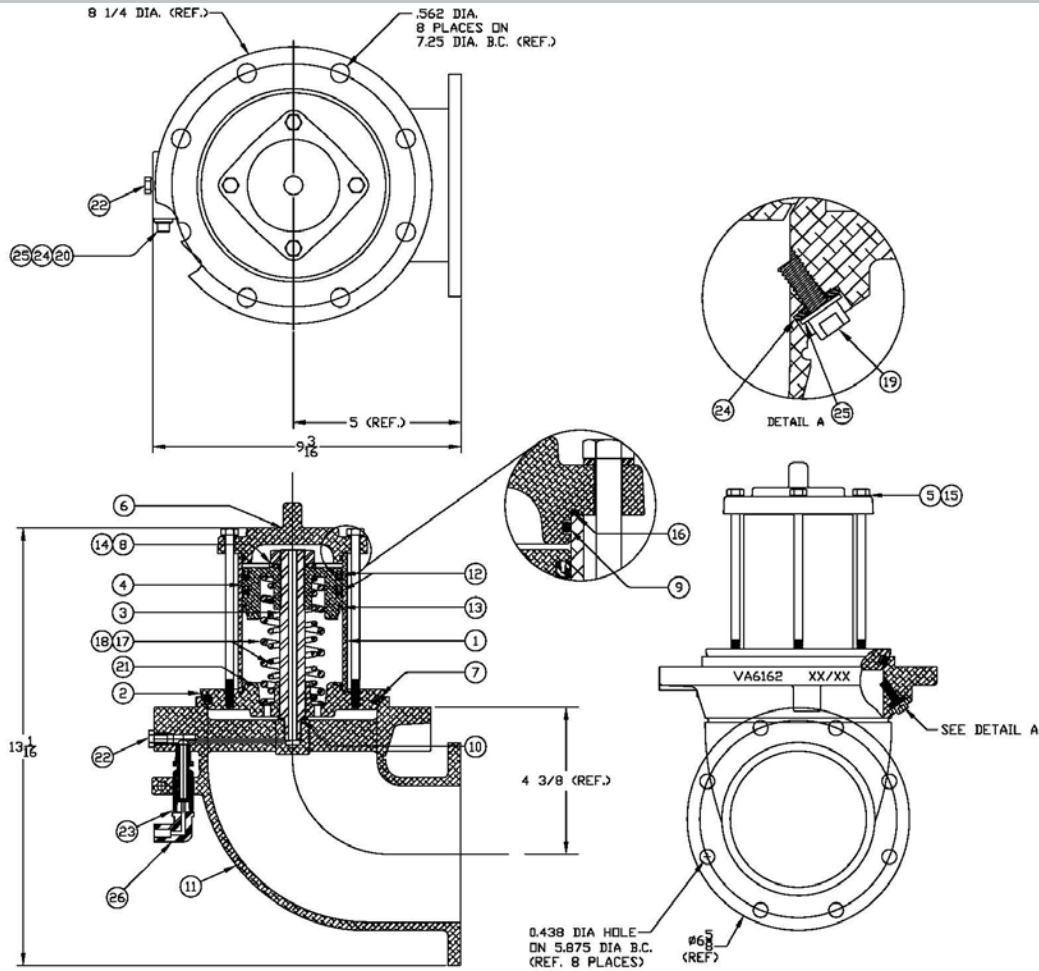

VA6162 5" X 4" Emergency Valve

PARTS BREAK DOWN

ITEM	PART NUMBER	DESCRIPTION	QTY.
1	6950	CYLINDER BODY	1
2	6951	CYLINDER DISK	1
3	6953	STEM	1
4	12056	PISTON	1
5	6956	HEX CAP SCREW	4
6	6957	CAP	1
7	6959 ¹	O-RING, TEF-O-SIL	1
8	6960 ¹	SEAL WASHER	1
9	6961 ¹	O-RING, BUNA-N	2
10	6962 ¹	SEAL WASHER	1
11	11035	MACHINED BODY	1
12	12122 ¹	O-Ring	2
13	6966 ¹	U-CUP SEAL	1
14	5687	HEX JAM NUT	1
15	H50086M	LOCK WASHER	4

ITEM	PART NUMBER	DESCRIPTION	QTY.
16	6964 ¹	O-RING, VITON	2
17	6233	SPRING (INNER)	1
18	6234	SPRING (OUTER)	1
19	6965	SEAL SCREW	1
20	6967	SCREW	1
21	6969 ¹	O-RING, VITON	1
22	5047	FUSIBLE PLUG	1
23	11000	SHEAR SCREW	1
24	10344	SEAL WASHER	2
25	H20312M	WASHER	2
26	9489	ELBOW AIR FITTING	1