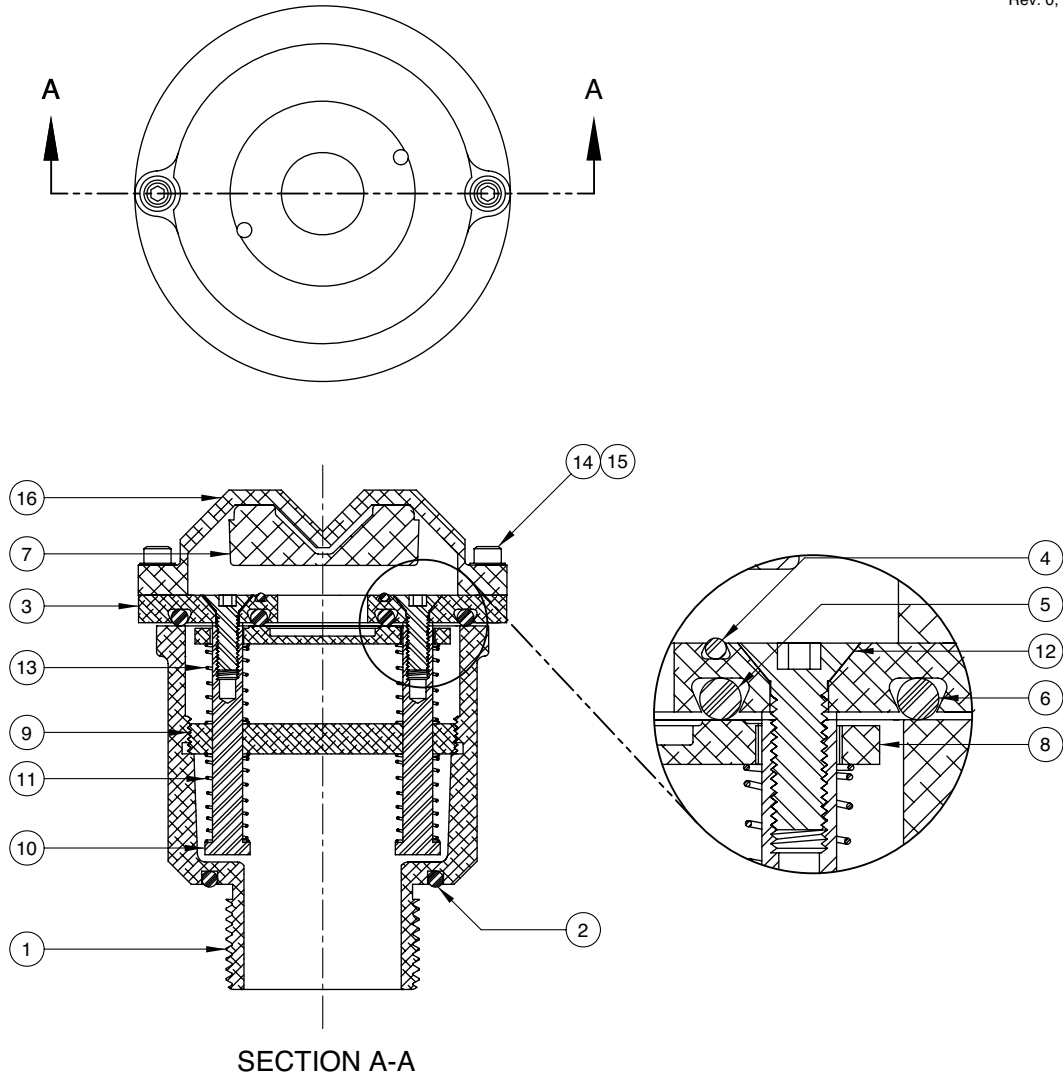

NV2001 Pressure Vacuum Vent

Replacement Parts

Rev. 0, January 2003

ITEM	PART NUMBER	DESCRIPTION	QTY.
1	6470	BODY	1
2	6479	O-RING (BUNA) ¹	1
3	6471	VACUUM DISC	1
4	9427	O-RING (VITON)	1
5	9428	O-RING (VITON)	1
6	9429	O-RING (VITON)	1
7	6461	VALVE SHUTOFF	1
8	6478	PRESSURE DISC	1

ITEM	PART NUMBER	DESCRIPTION	QTY.
9	6474	RETAINER	1
10	6464	STUD	2
11	6466	VACUUM SPRING	2
12	7040	SCREW (FLAT HEAD)	2
13	9717	PRESSURE SPRING	2
14	9718	SCREW (SOCKET HEAD)	2
15	9719	LOCK WASHER	2
16	9892	CARRIER	1