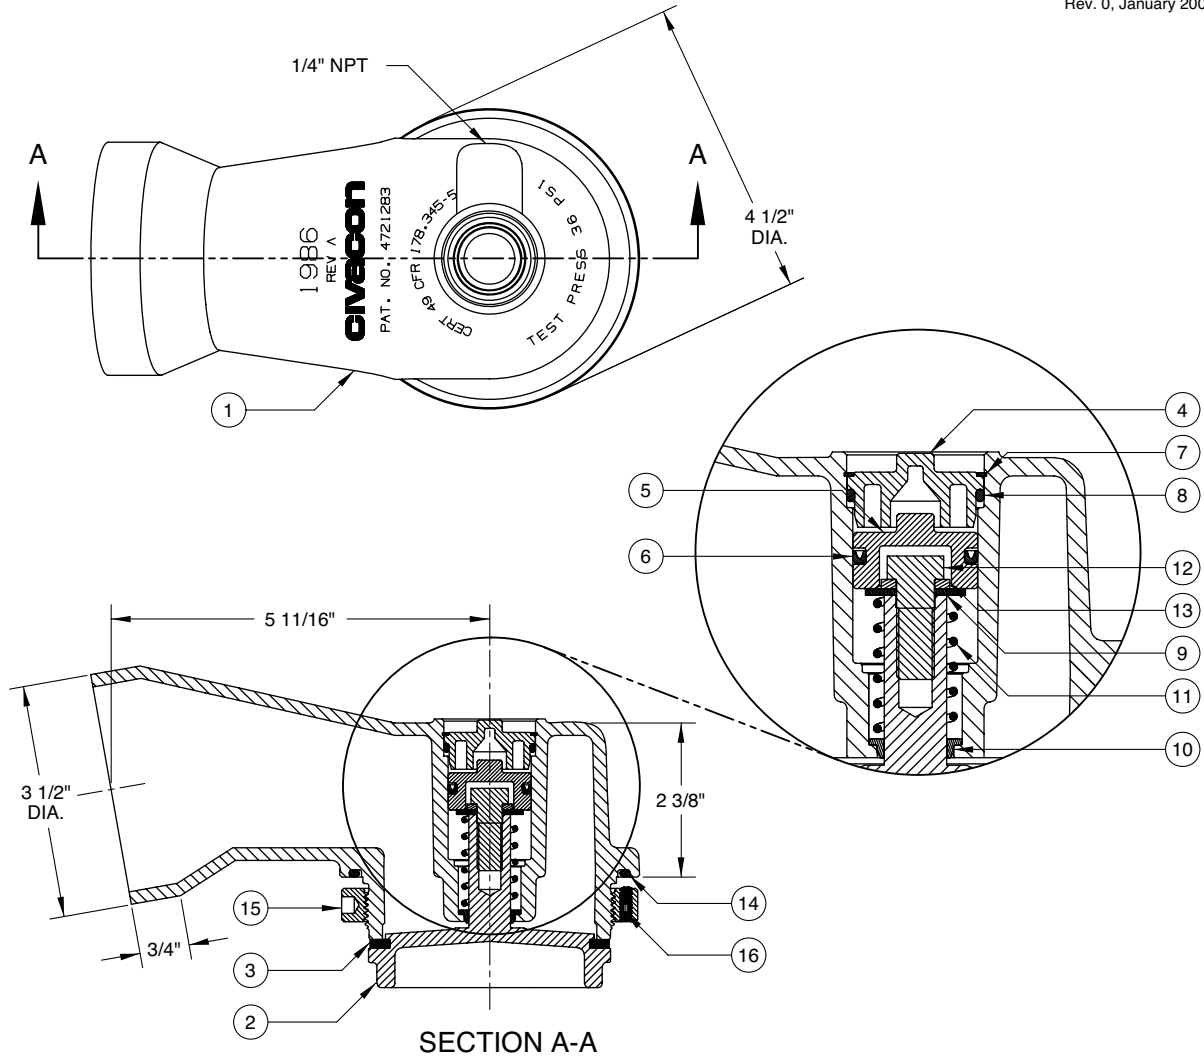

# 1986 3" Vapor Vent

## Replacement Parts

Rev. 0, January 2003

ITEM	PART NUMBER	DESCRIPTION	QTY.
1	E10162A	BODY	1
2	C10045A	POPPE	1
3	H20749M	SEAT DISC (VITON) <sup>1</sup>	1
4	H20516M	PLUG <sup>1</sup>	1
5	11772	PISTON <sup>1</sup>	1
6	H20639M	SEAL (BUNA U-CUP) <sup>1</sup>	1
7	H20066M	RETAINING RING	1
8	H20249M	O-RING (BUNA) <sup>1</sup>	1
9	H05487M	WASHER (FLAT)	1
10	H20517M	BEARING	1

ITEM	PART NUMBER	DESCRIPTION	QTY.
11	H52179M	SPRING	1
12	H20070M	CAP SCREW	1
13	H04467M	WASHER (LOCKING)	1
14	H20124M	O-RING (VITON)	1
15	H20083M	LOCKING RING	1
16	H20123M	SET SCREW	1

REPAIR KITS		
PART NUMBER	DESCRIPTION	QTY.
1986RK	VENT REPAIR KIT	N/A