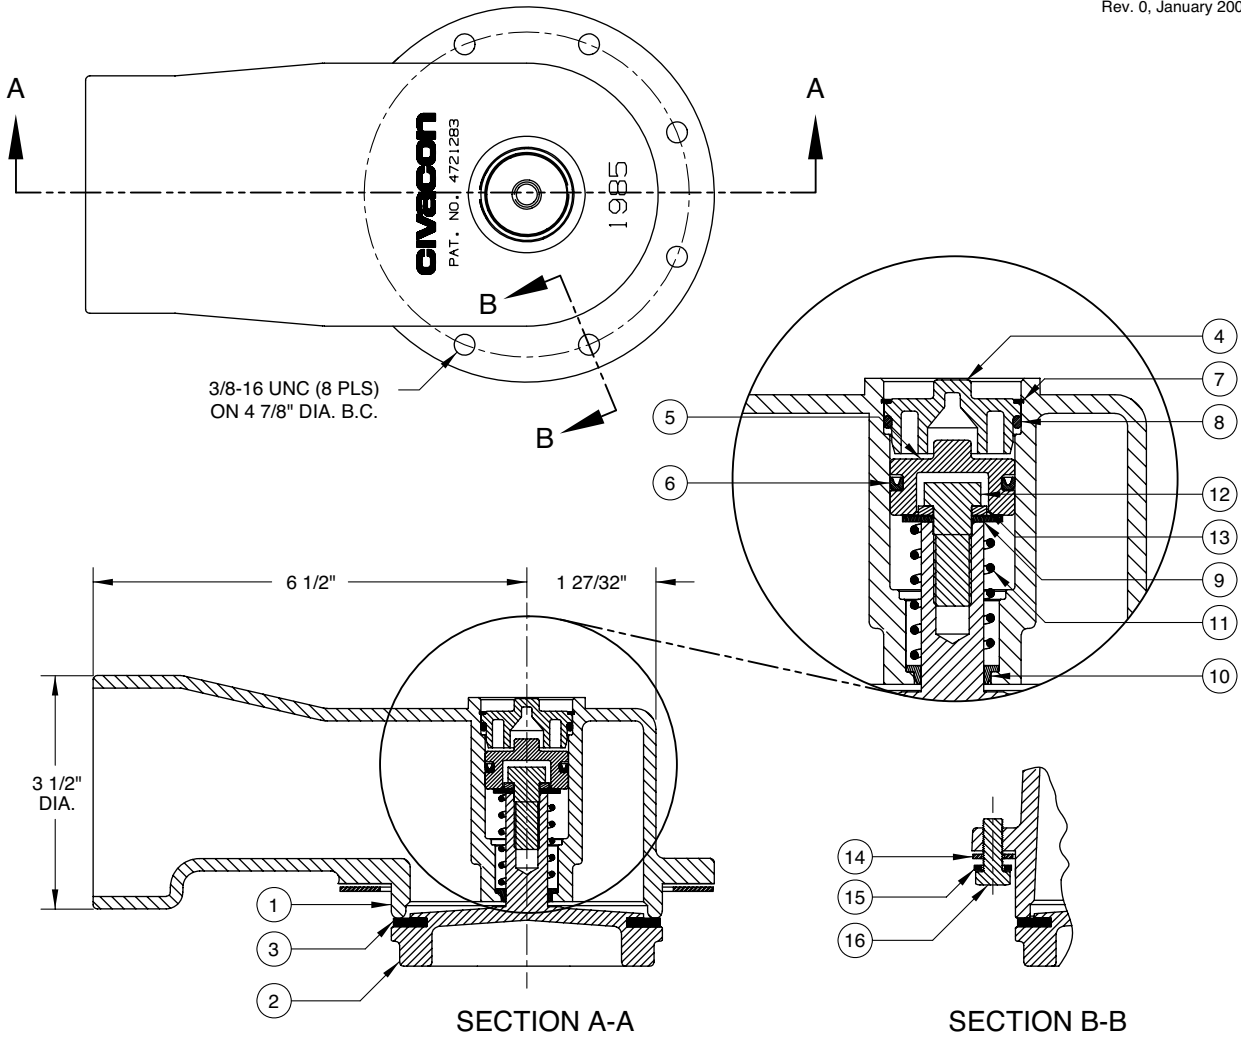

1985 3" Vapor Vent

Replacement Parts

Rev. 0, January 2003

ITEM	PART NUMBER	DESCRIPTION	QTY.
1	E10157A	BODY	1
2	C10010A	POPPET	1
3	H20750M	SEAT DISC (VITON) ¹	1
4	H20516M	PLUG ¹	1
5	11772	PISTON ¹	1
6	FF111A	SEAL (BUNA U-CUP) ¹	2
7	H20066M	RETAINING RING	1
8	H20249M	O-RING (BUNA) ¹	1
9	H05487M	WASHER (FLAT)	1
10	H20517M	BEARING	1

ITEM	PART NUMBER	DESCRIPTION	QTY.
11	H52179M	SPRING	1
12	H20070M	CAP SCREW	1
13	H04467M	WASHER (LOCKING)	1
14	C10011M	FLANGE GASKET	1
15	H20074M	SEAL WASHER	8
16	H20518M	CAP SCREW	8

REPAIR KITS		
PART NUMBER	DESCRIPTION	QTY.
1985RK	VENT REPAIR KIT	N/A