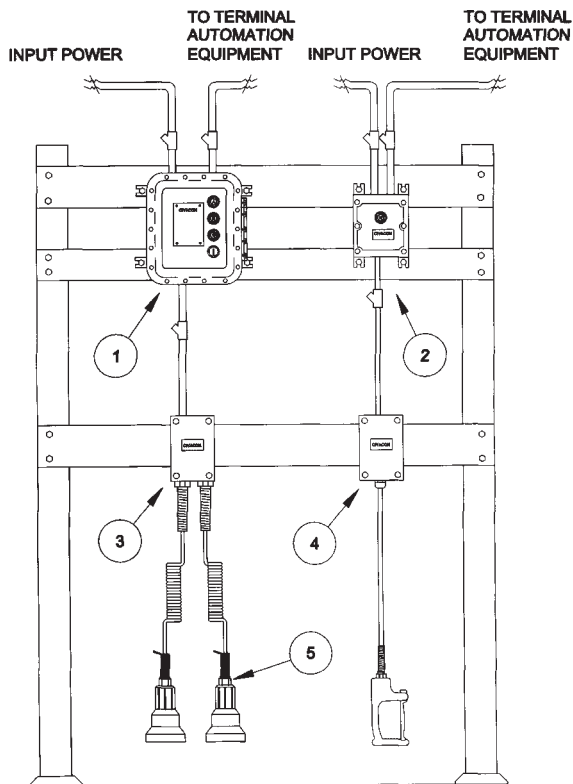

H5180016 OPTIC OR THERMISTOR TRUCK OVERFILL DETECTION UNIT WITH SEPARATE GROUND VERIFICATION MONITOR

For Use with Multi Compartment Tank Trucks or Trailers

1. Civacon Model 8440 Opti-Therm Control Monitor:
 - NEMA 7 Enclosure
 - Keyed Bypass Switch
 - Red and Green Status Lights
 - Amber Light to Indicate Bypass
2. Civacon Model 8020 Ground Verification Monitor:
 - NEMA 7 Enclosure
 - White Status Light
3. Civacon Model 7500 Junction Box:
 - NEMA 4 Rated Junction Box with Terminal Strip
4. Civacon Model 7520 Junction Box:
 - NEMA 4 Rated Junction Box with Deadman Switch
5. Civacon Models 7100 & 7300 Plugs and Cords:
 - 30 Ft. High Visibility 10 Conductor Coiled Cord
 - Light Weight Molded Optic and Thermistor Plugs