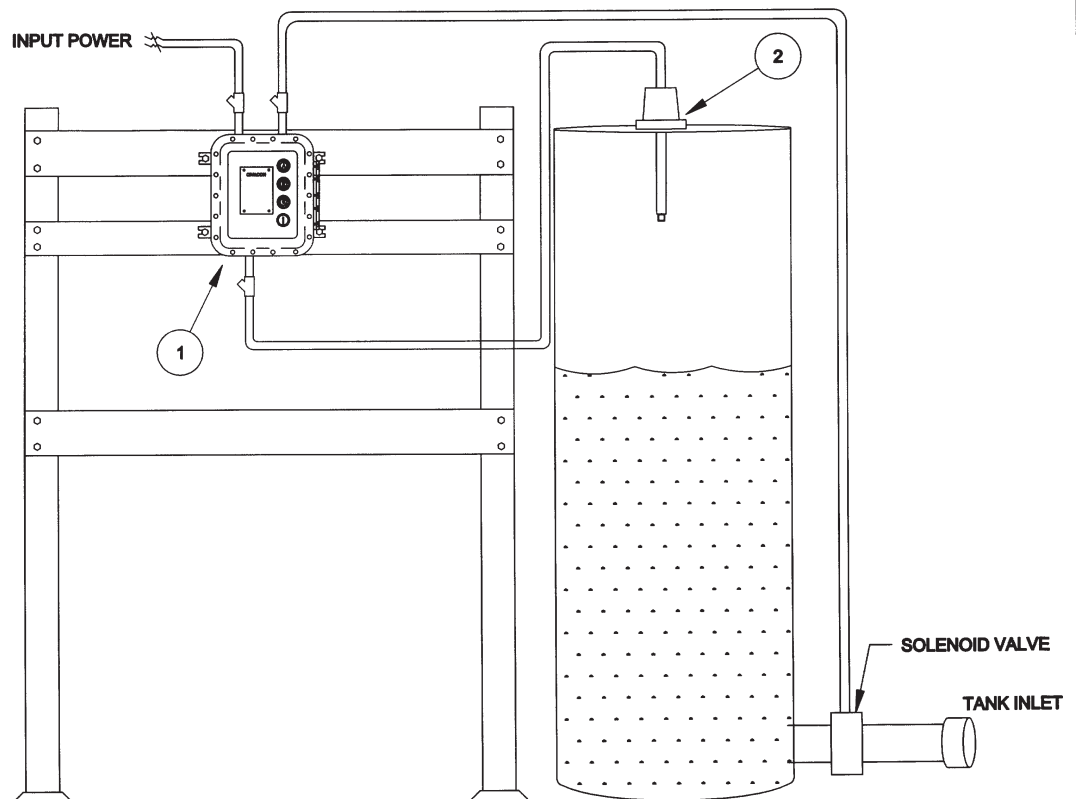

H5180017 OPTIC OVERFILL DETECTION FOR FIXED STORAGE TANK

For Use with Fixed Storage Tank

1. Civacon Model 8140 Optic Control Monitor:
 - NEMA 7 Enclosure
 - Keyed Bypass Switch
 - Red and Green Indicator Lights
 - Amber Light to Indicate Bypass
2. Civacon Model 1110 Optic Level Sensor:
 - 2" NPT Housing
 - Adjustable Optic Sensor
 - (Consult Factory for Available Lengths)