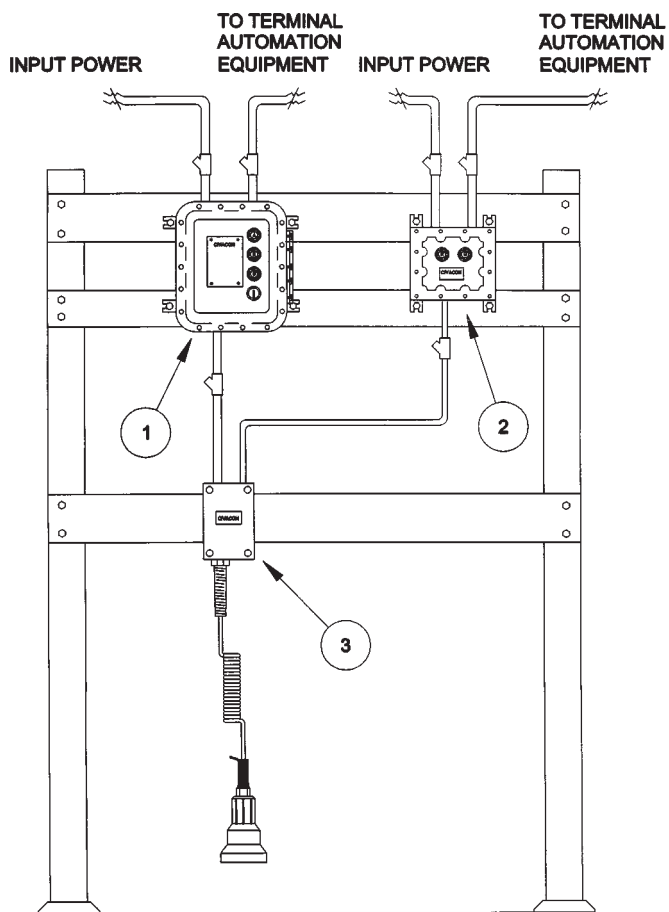

# H5180008 OPTIC OR THERMISTOR TRUCK OVERFILL DETECTION UNIT WITH SEPARATE GROUND VERIFICATION MONITOR

For Use with Multi Compartment Tank Trucks or Trailers

1. Civacon Model 8140 Optic Format Control Monitor:  
 NEMA 7 Enclosure  
 Keyed Bypass Switch  
 Red and Green Status Lights  
 Amber Light to Indicate Bypass
2. Civacon Model 8020 Ground Verification Monitor:  
 NEMA 7 Enclosure  
 Red and Green Status Lights
3. Civacon Model 7190S Plug & Cord and Junction Box:  
 NEMA 4 Rated Junction Box with Terminal Strip  
 30 Ft. High Visibility 10 Conductor Coiled Cord  
 Light Weight Molded Optic Plug