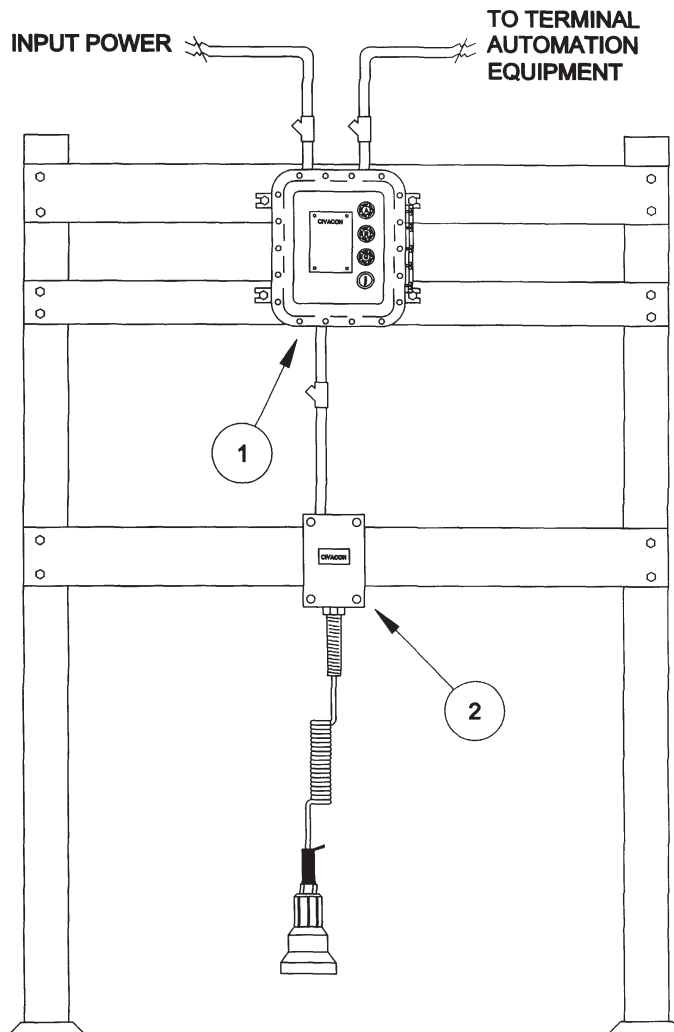

H5180007 OPTIC TRUCK OVERFILL DETECTION UNIT

For Use with Multi Compartment Tank Trucks or Trailers

1. Civacon Model 8140 Optic Format Control Monitor:
 - NEMA 7 Enclosure
 - Keyed Bypass Switch
 - Red and Green Status Lights
 - Amber Light to Indicate Bypass
2. Civacon Model 7190S Plug & Cord and Junction Box:
 - NEMA 4 Rated Junction Box with Terminal Strip
 - 30 Ft. High Visibility 10 Conductor Coiled Cord
 - Light Weight Molded Optic Plug