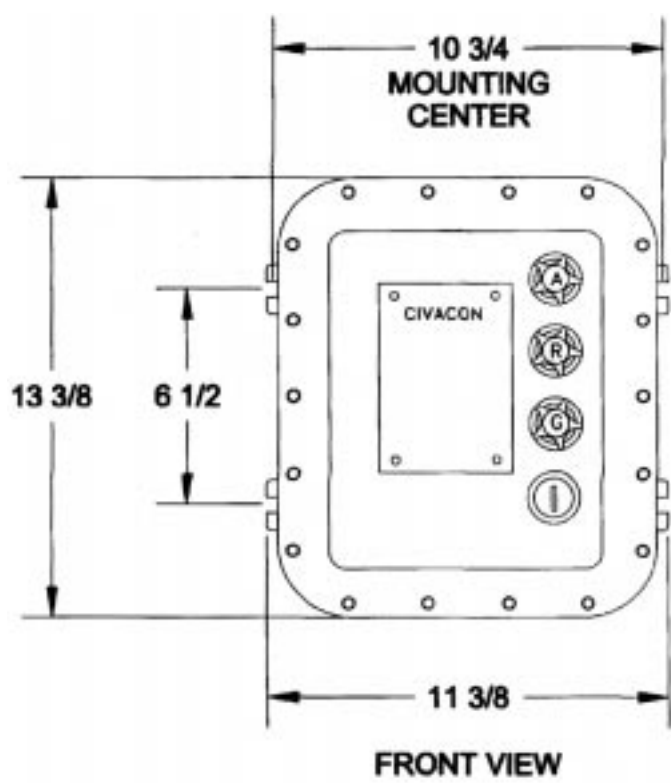

civacon

DIMENSIONAL DRAWING

OPTIC SERIES RACK MONITOR 8100

CALL	INQUIRIES SALES SERVICE	4304 Mattox Road • Kansas City, MO 64150 (888) 526-5657 • fax (888) 634-1433
	TECHNICAL SUPPORT	(800) 5-CIVACON • (800) 524-8226