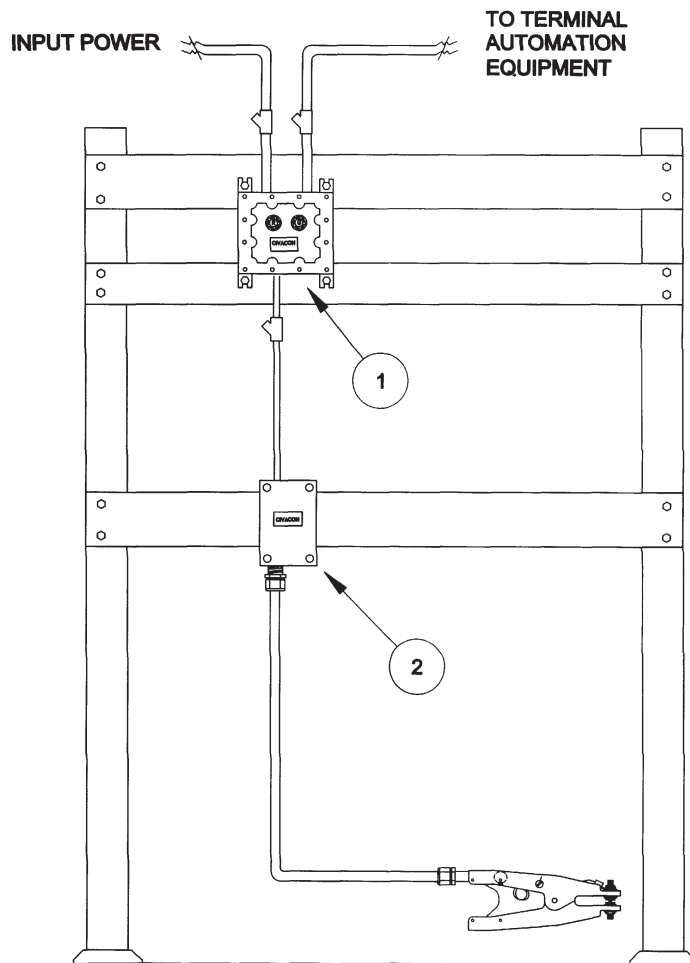

TERMINAL LOAD RACK EQUIPMENT

H5180014 TRUCK OR TRAILER GROUND VERIFICATION CLAMP UNIT

- 1. Civacon Model 8020 Ground Verification Unit:
NEMA 7 Enclosure
Red and Green Status Lights
- 2. Civacon Model 7790 Ground Clamp and Junction Box:
NEMA 4 Rated Junction Box with Terminal Strip
Ground Verification Clamp
30 Ft. Straight Cord