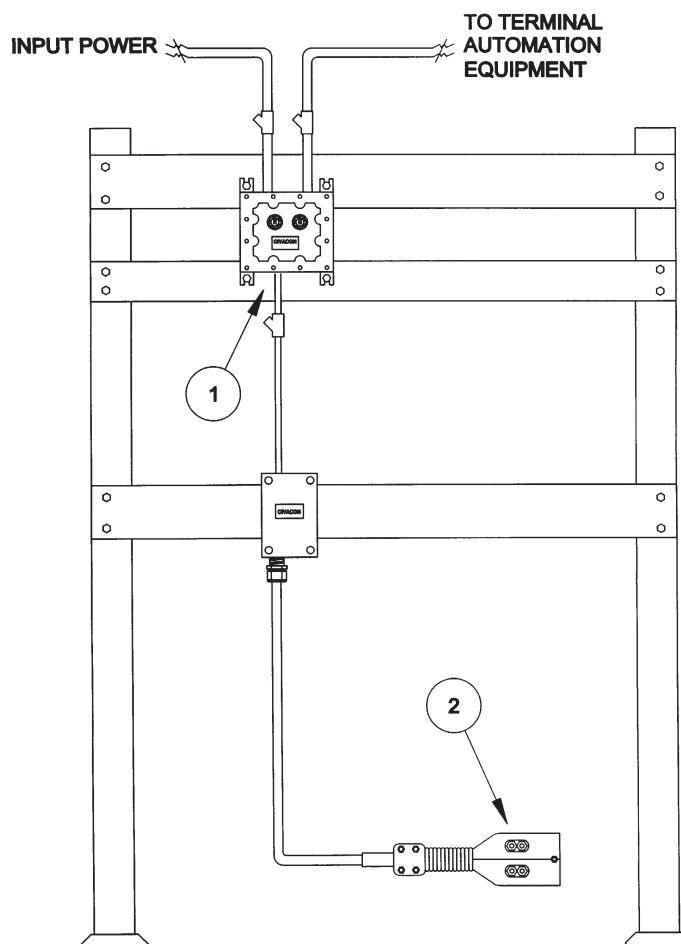

H5180015 TRUCK OR TRAILER GROUND VERIFICATION UNIT

1. Civacon Model 8020 Ground Verification Unit:
NEMA 7 Enclosure
Red and Green Status Lights
2. Civacon Model 7620 Ground Verification Plug and Junction Box:
NEMA 4 Rated Junction Box with Terminal Strip
Dual Ball Ground Verification Plug with 30 Ft. Straight Cord