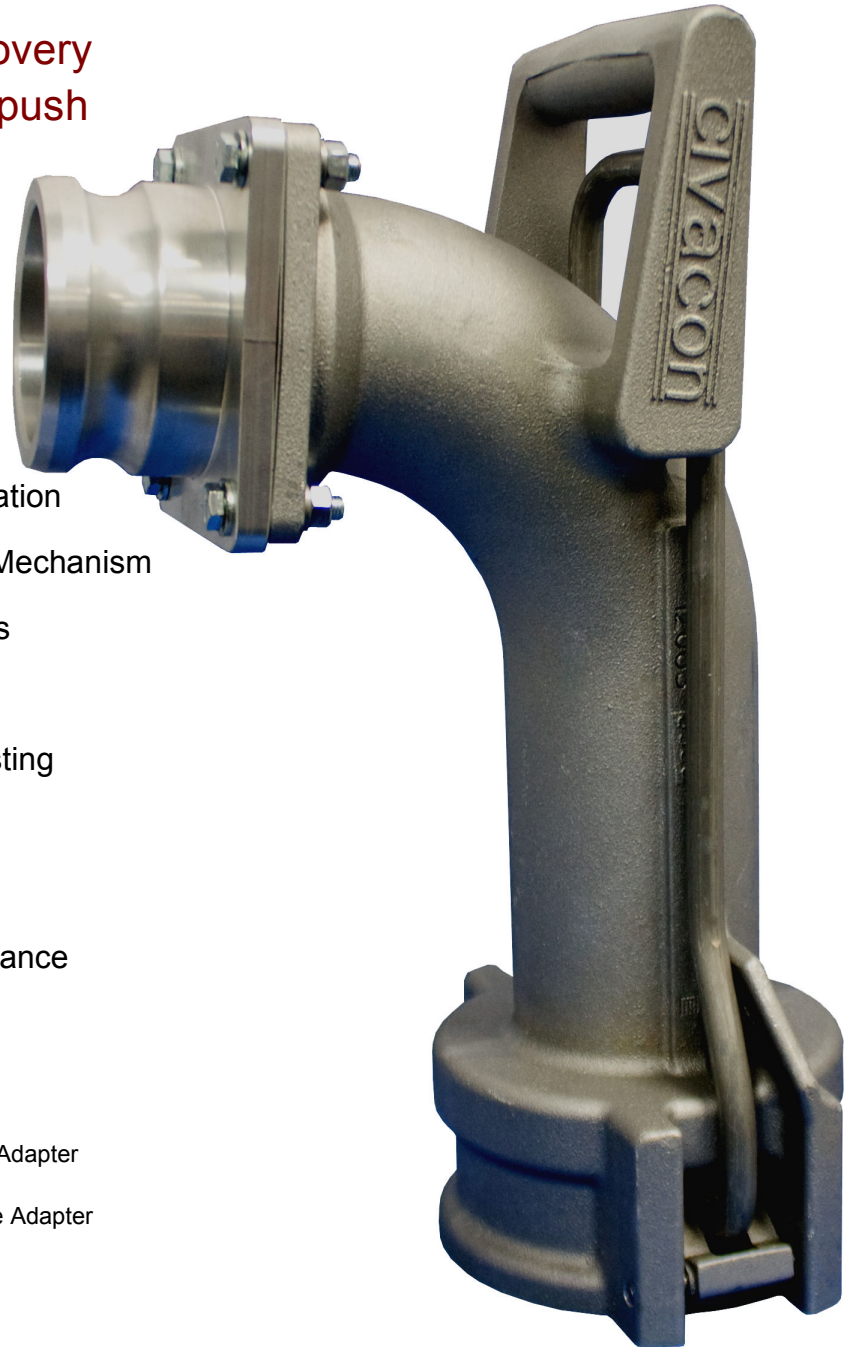

80TT - 80TTA & 80TTF Vapor Recovery Elbow

Rev D, SEP 2010

Vapor Recovery Elbow

Civacon's two-piece vapor recovery elbow features a one-handed, push on operation for safe, reliable recovery of fuel vapor from underground storage tanks.

Features:

- One-Handed, Push On, Cam Off Operation
- Ergonomic Handle & Trigger Release Mechanism
- Meets CARB Vapor Seal Requirements
- Replaceable Hose Connection Fitting
- Lightweight Heavy Duty Aluminum Casting
- 11.44" Operating Height
- Enhanced Cold Temperature Sealing
- No Special Tools Required for Maintenance

Available Models:

80TT — Vapor Elbow with 3" Male Cam and Groove Adapter

80TTA — Vapor Elbow with 4" Male Cam and Groove Adapter

80TTF — Vapor Elbow with 3" NPT Female Adapter

80TT - 80TTA & 80TTF Vapor Recovery Elbow

Product Specifications

Product Number:

80TT (SHOWN)

Dimensions:

Height 16.57" (42.09 cm)

Width 10.71" (27.20 cm)

Materials:

Aluminum, Stainless Steel, Buna N Gaskets