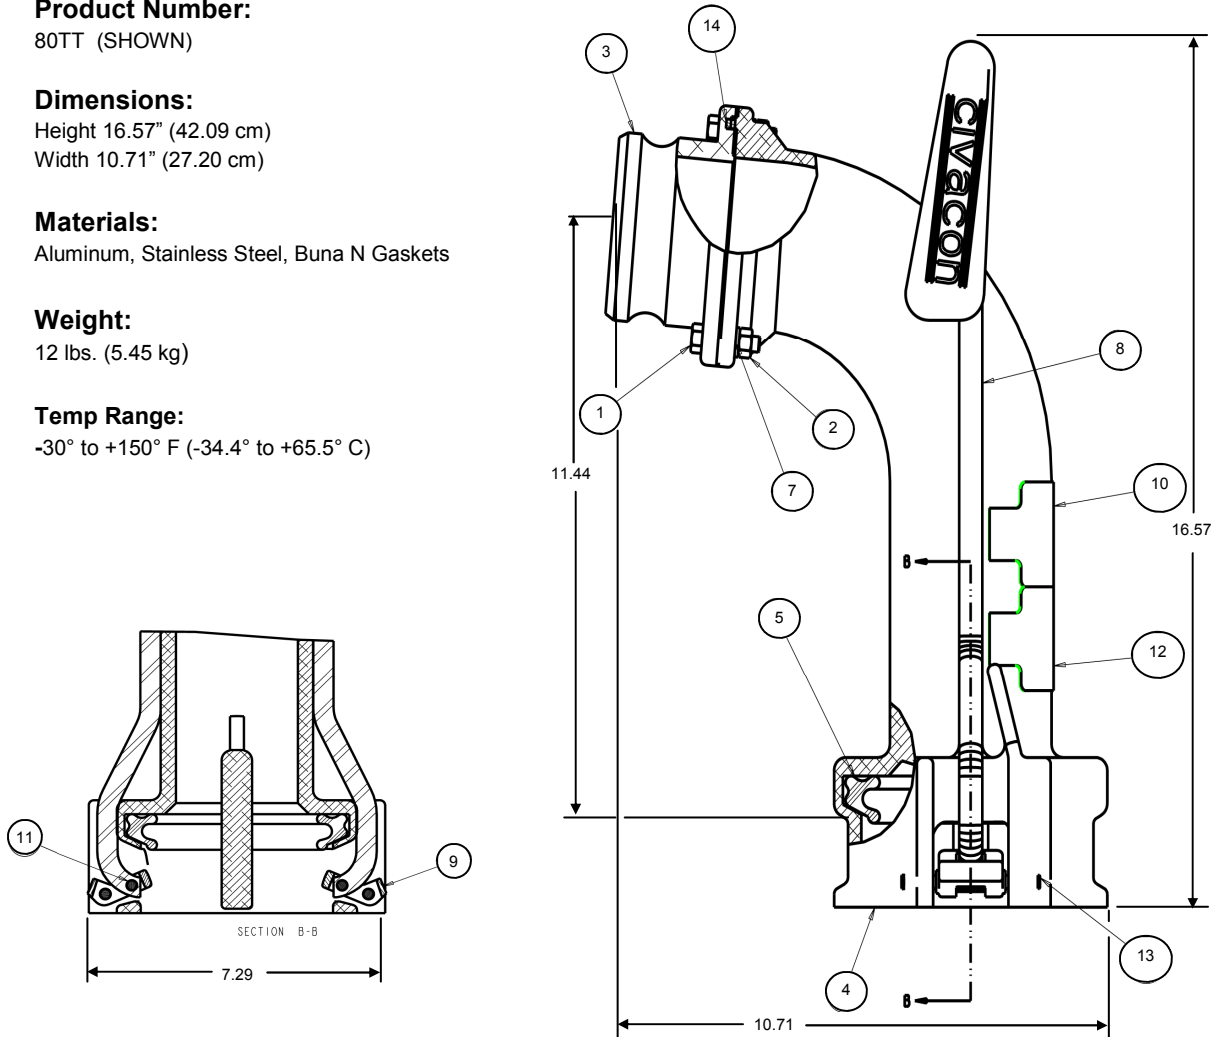

Features:

- One-Handed, Push On, Cam Off Operation
- Ergonomic Handle & Trigger Release Mechanism
- Meets CARB Vapor Seal Requirements
- Replaceable Hose Connection Fitting
- Lightweight Heavy Duty Aluminum Casting
- 11.44" Operating Height
- Enhanced Cold Temperature Sealing
- No Special Tools Required for Maintenance

Available Models:

80TT — Vapor Elbow with 3" Male Cam and Groove Adapter

80TTA — Vapor Elbow with 4" Male Cam and Groove Adapter

80TTF — Vapor Elbow with 3" NPT Female Adapter

80TT - 80TTA & 80TTF Vapor Recovery Elbow

Product Specifications

Product Number:

80TT (SHOWN)

Dimensions:

Height 16.57" (42.09 cm)

Width 10.71" (27.20 cm)

Materials:

Aluminum, Stainless Steel, Buna N Gaskets

Weight:

12 lbs. (5.45 kg)

Temp Range:

-30° to +150° F (-34.4° to +65.5° C)

3" Male Cam and Groove
Fitting Shown

Item	Part #	Qty	Description	Item	Qty	Part #	Description
1	6112	1	Screw Hex Head 5/16" – 18 x 1" LG	8	1	C10078M	Latch Handle
2	7816	4	Nut hex Head 5/16 –18	9	2	C10079A	Cam Lever
3	11588	1	3" Male Adapter (Shown)	10	1	C10104M	Operation Label
3A	12232	1	4" Male Adapter (Not Shown - For 80TTA)	11	2	H20140M	Groove Pin ¼" Diameter
3B	12228	1	3" NPT Female Adapter (Not Shown - For 80TTF)	12	1	H20257M	Warning Label
4	12064	1	Body, Machined	13	2	H20304M	Groove Pin ¼ x 3 LG SS
5	12157	1	Gasket - Tank Connection - Buna N	14	1	H52373M	Gasket - Hose Adapter - Buna N
6	12226	1	Model Label (Not Shown)	15	2	H53001M	Label Screw (Not Shown)
7	10806M	4	Lock Washer MB				