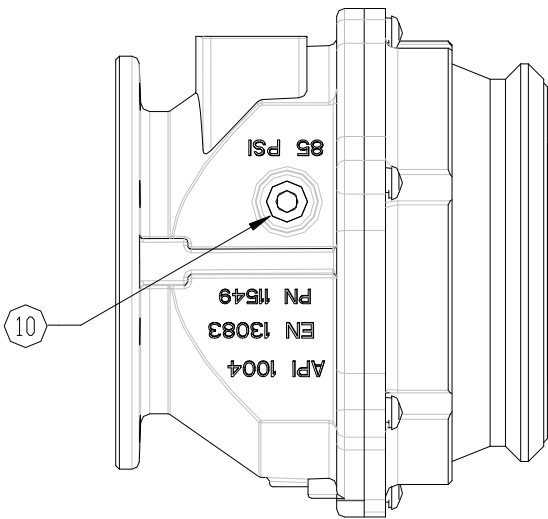

891N Bottom Loading Adaptor

RP 05-13

PARTS BREAK DOWN

ITEM	PART NUMBER	DESCRIPTION	QTY.
1	11748	BODY, MACHINED	1
2	11550	ADAPTOR FACE	1
3	11905	O-RING	1
4	11665	BEARING	1
5	12514	BUTTON HEAD SCREW	6

ITEM	PART NUMBER	DESCRIPTION	QTY.
6	11850	POPPET	1
7	11664	SPRING	1
8	H20058M	POPPET O-RING	1
9	12527	CLEVIS PIN	1
10	12491	PLUG 3/8" NPT	1