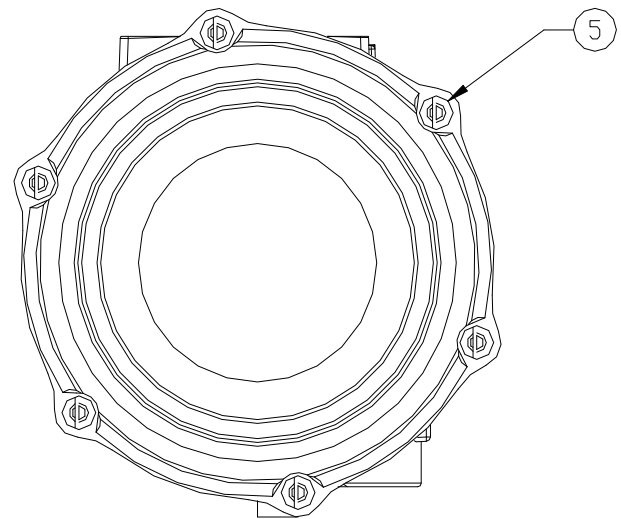

891N Bottom Loading Adaptor

RP 05-13

PARTS BREAK DOWN

ITEM	PART NUMBER	DESCRIPTION	QTY.
1	11748	BODY, MACHINED	1
2	11550	ADAPTOR FACE	1
3	11905	O-RING	1
4	11665	BEARING	1
5	12514	BUTTON HEAD SCREW	6

ITEM	PART NUMBER	DESCRIPTION	QTY.
6	11850	POPPET	1
7	11664	SPRING	1
8	H20058M	POPPET O-RING	1
9	12527	CLEVIS PIN	1
10	12491	PLUG 3/8" NPT	1