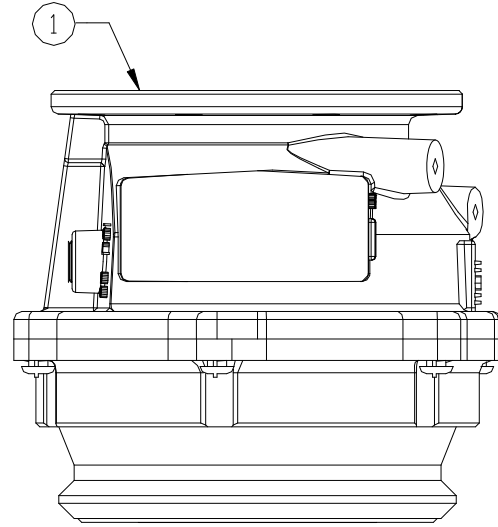

891N Bottom Loading Adaptor

RP 05-13

PARTS BREAK DOWN

ITEM	PART NUMBER	DESCRIPTION	QTY.
1	11748	BODY, MACHINED	1
2	11550	ADAPTOR FACE	1
3	11905	O-RING	1
4	11665	BEARING	1
5	12514	BUTTON HEAD SCREW	6

ITEM	PART NUMBER	DESCRIPTION	QTY.
6	11850	POPPET	1
7	11664	SPRING	1
8	H20058M	POPPET O-RING	1
9	12527	CLEVIS PIN	1
10	12491	PLUG 3/8" NPT	1