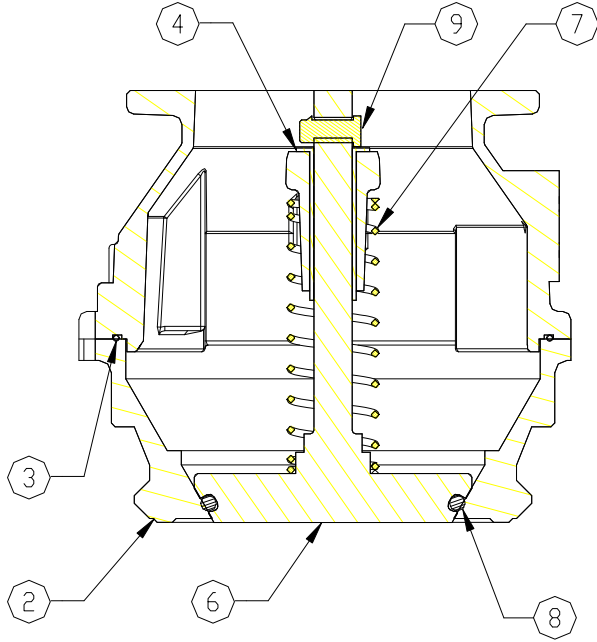

891N Bottom Loading Adaptor

RP 05-13

PARTS BREAK DOWN

ITEM	PART NUMBER	DESCRIPTION	QTY.
1	11748	BODY, MACHINED	1
2	11550	ADAPTOR FACE	1
3	11905	O-RING	1
4	11665	BEARING	1
5	12514	BUTTON HEAD SCREW	6

ITEM	PART NUMBER	DESCRIPTION	QTY.
6	11850	POPPET	1
7	11664	SPRING	1
8	H20058M	POPPET O-RING	1
9	12527	CLEVIS PIN	1
10	12491	PLUG 3/8" NPT	1