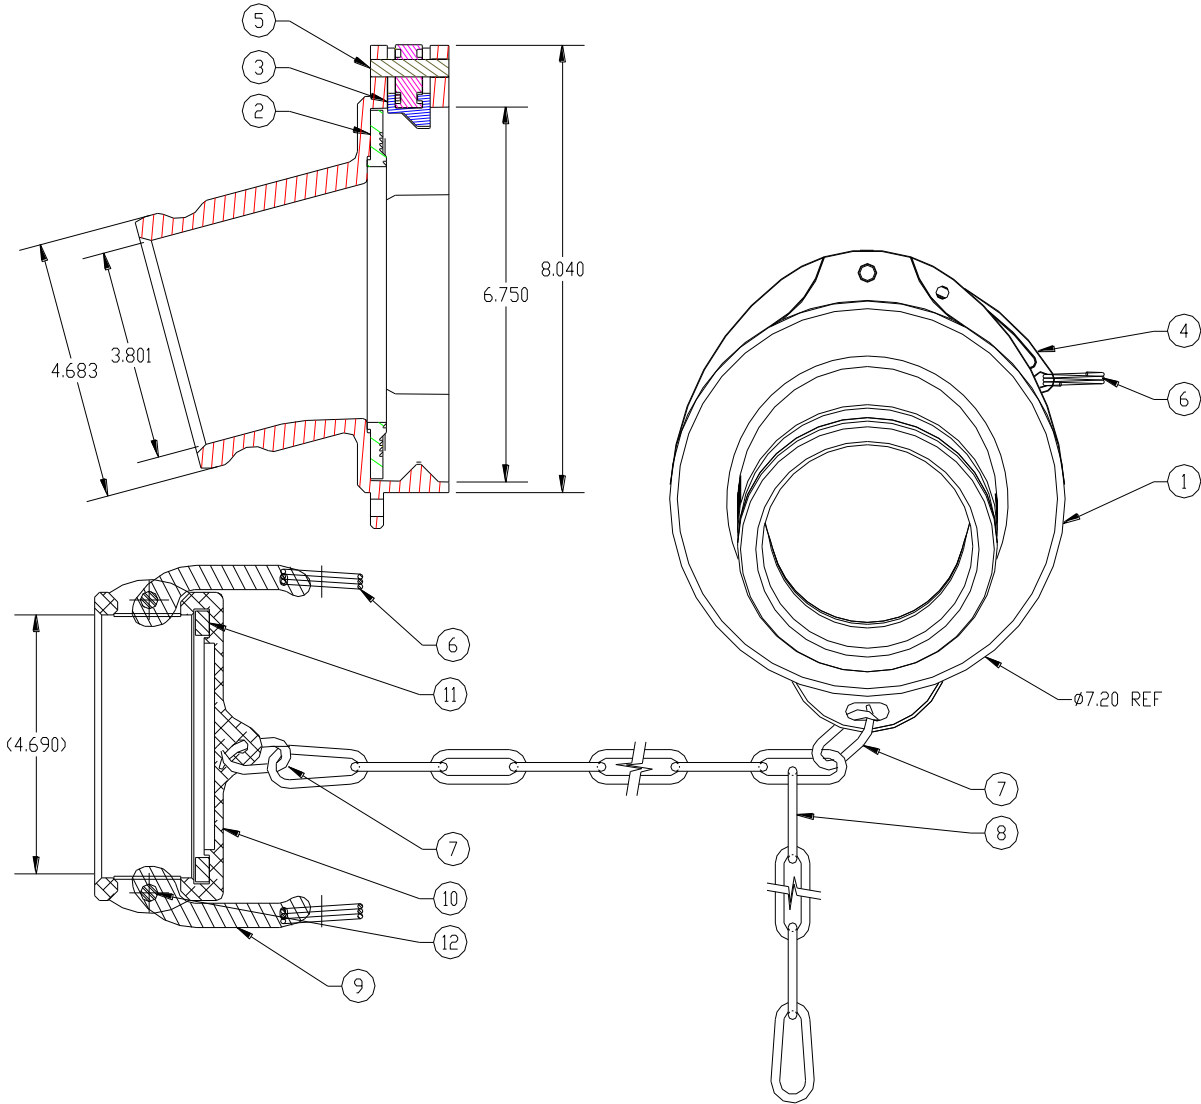

876CV-W059 4" Gravity Coupler with Cap

PARTS BREAK DOWN

ITEM	PART NUMBER	DESCRIPTION	QTY.
1	11027	BODY, MACHINED	1
2	10918	GASKET, NITRILE	1
2	10918V ²	GASKET, VITON	1
3	H71132 ¹	LOCKING BLOCK	1
4	H71133 ¹	CAM LEVER	1
5	H71149 ¹	CAM PIN	1
6	H20050M ¹	FINGER RING	3
7	H08328M	CONNECTOR RING	2
8	6991	CHAIN, ZINC PLATED	1

ITEM	PART NUMBER	DESCRIPTION	QTY.
9	D10184M	CAM ARM	2
10	C01863A	CAP, MACHINED	1
11	H20547M	GASKET, NITRILE	1
11	H00976M ²	GASKET, VITON	1
12	H20114M	GROOVE PIN	2

Also Available with Viton Gaskets - 876CV-W059

REPAIR KITS	
11474	CAM LEVER REPAIR KIT

1 - Included in 11474, 2 - Included in 876CV-W059