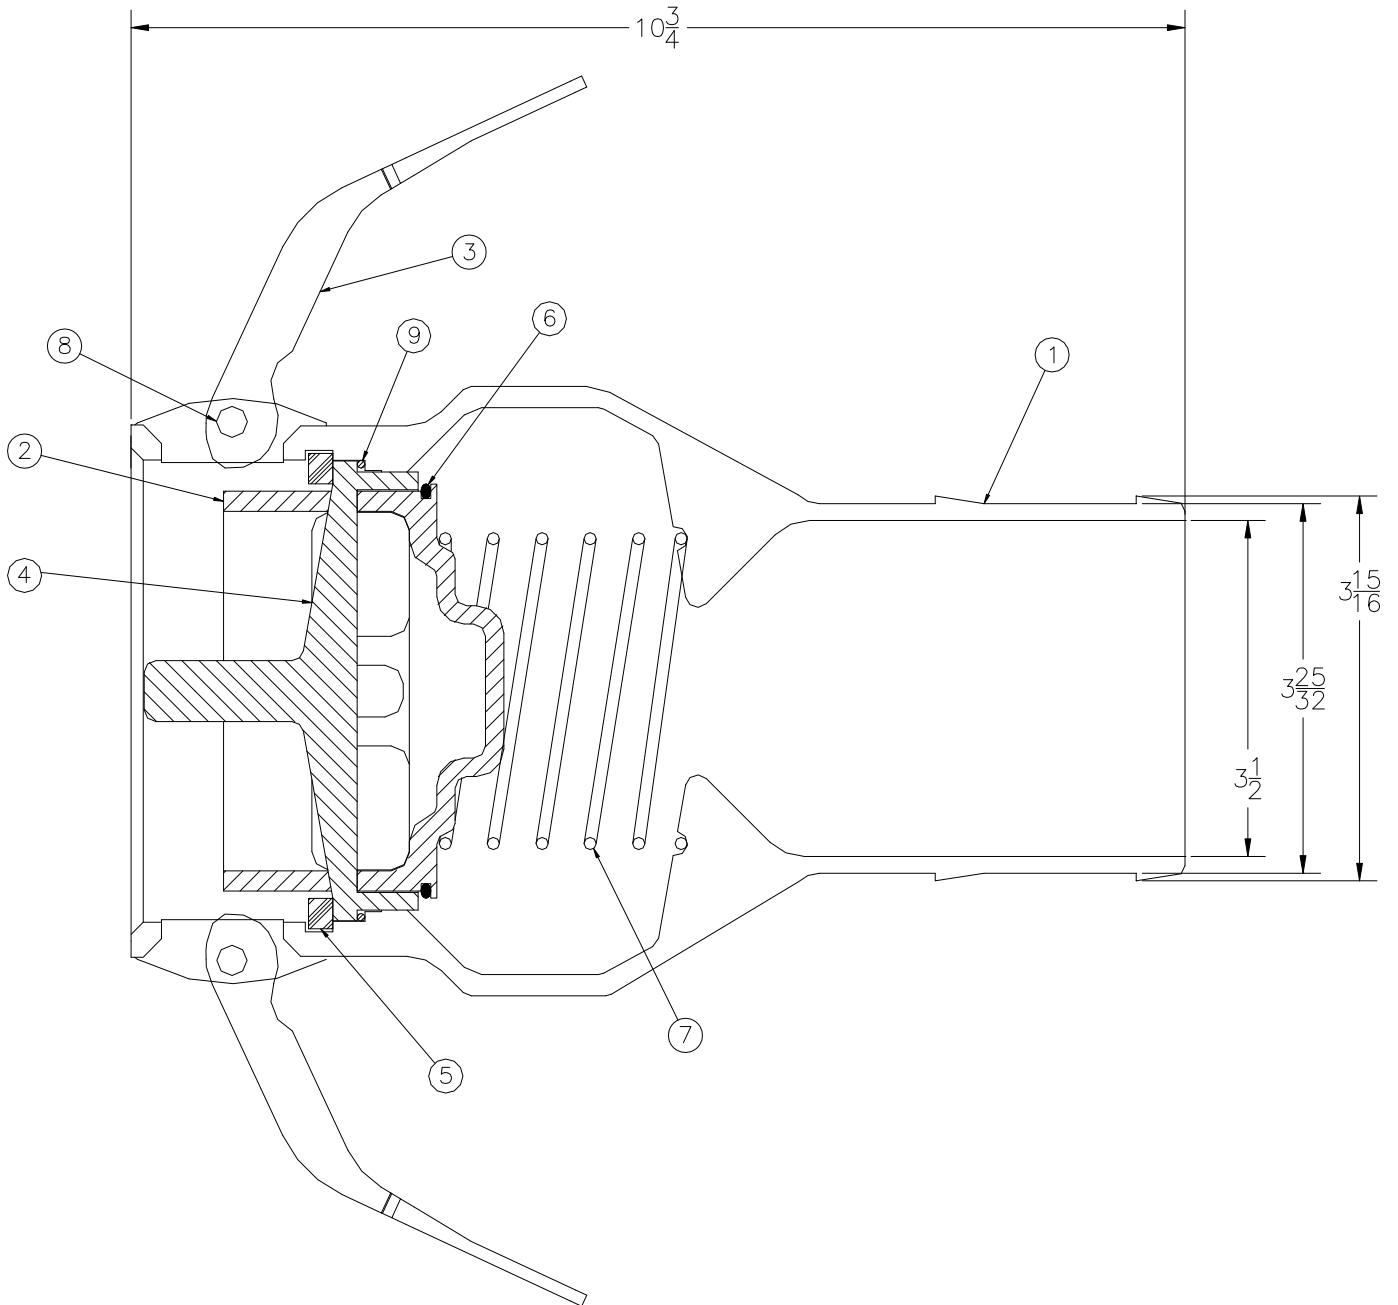

## 633CPP-4040 4" x 4" Vapor Coupler

PARTS BREAK DOWN

| ITEM | PART NUMBER | DESCRIPTION    | QTY. |
|------|-------------|----------------|------|
| 1    | E51839A     | BODY, MACHINED | 1    |
| 2    | C02844AH    | POPPET         | 1    |
| 3    | D00272B     | PADDLE ARM     | 2    |
| 4    | C02843AH    | GUIDE RING     | 1    |
| 5    | H08945M     | GASKET, BUNA-N | 1    |

| ITEM | PART NUMBER | DESCRIPTION    | QTY. |
|------|-------------|----------------|------|
| 6    | H07408M     | O-RING, BUNA-N | 1    |
| 7    | H52130M     | SPRING         | 1    |
| 8    | H20144M     | GROOVE PIN     | 2    |
| 9    | 4035        | O-RING, BUNA-N | 1    |