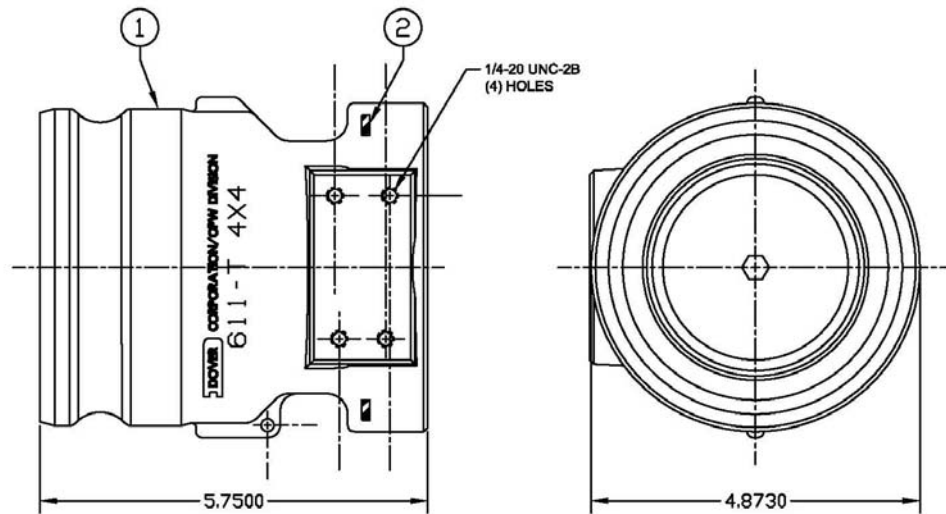

611T-AL40-NPT Vapor Recovery Adaptor

PARTS BREAK DOWN

610T Vapor Recovery Adaptor

ITEM	PART NUMBER	DESCRIPTION	QTY.
1	E10115A	BODY, MACHINED	1
2	H01450M	GASKET, BUNA-N	1
3	H10043M ¹	SEAT RING, BUNA-N	1
4	H20433M ¹	RETAINER (SMALL)	1
5	H20235M ¹	SPACER	1
6	H20446M ¹	CAP SCREW	1
7	H20432M ¹	RETAINER (LARGE)	1
8	H08989M	SPRING	1

ITEM	PART NUMBER	DESCRIPTION	QTY.
9	H20389RE ¹	POPPET STEM	1
10	C02642M	BRIDGE GUIDE	1
11	H08607M	RETAINING RING	1

REPAIR KITS	
H20695	POPPET ASSEMBLY

¹—Included in H20695