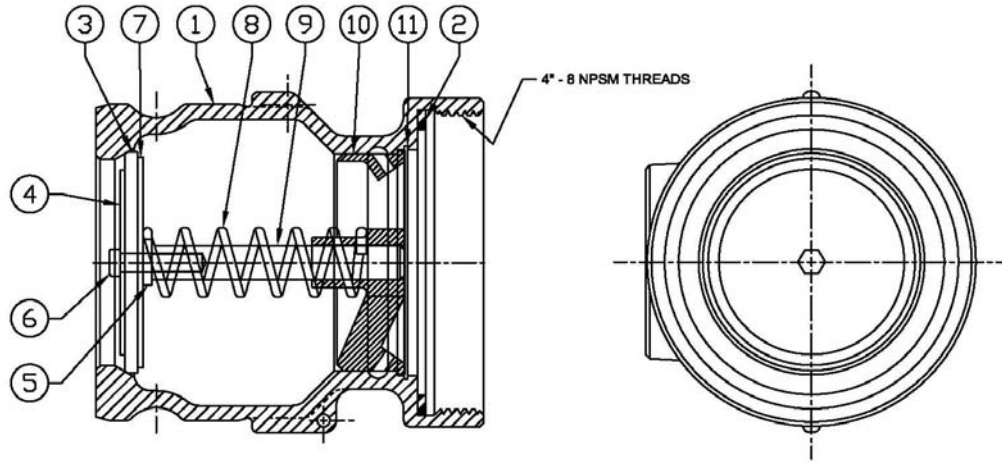

611T-AL40-NPT Vapor Recovery Adaptor

PARTS BREAK DOWN

610T Vapor Recovery Adaptor

ITEM	PART NUMBER	DESCRIPTION	QTY.
1	E10115A	BODY, MACHINED	1
2	H01450M	GASKET, BUNA-N	1
3	H10043M ¹	SEAT RING, BUNA-N	1
4	H20433M ¹	RETAINER (SMALL)	1
5	H20235M ¹	SPACER	1
6	H20446M ¹	CAP SCREW	1
7	H20432M ¹	RETAINER (LARGE)	1
8	H08989M	SPRING	1

ITEM	PART NUMBER	DESCRIPTION	QTY.
9	H20389RE ¹	POPPET STEM	1
10	C02642M	BRIDGE GUIDE	1
11	H08607M	RETAINING RING	1

REPAIR KITS	
H20695	POPPET ASSEMBLY

¹—Included in H20695