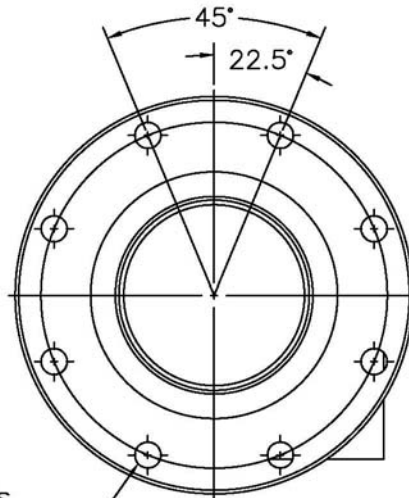

610F Vapor Recovery Adaptor, Flanged

.441 THRU (8) PLCS.
.436 EQUALLY SPACED
ON A 5.875 BOLT CIRCLE

ITEM	PART NUMBER	DESCRIPTION	QTY.
1	9951	BODY, MACHINED	1
2	10068	PLUG	1