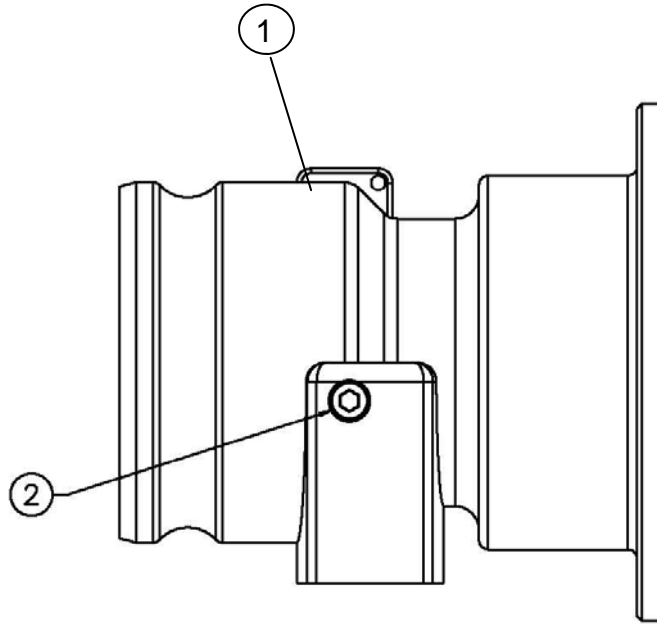

610F Vapor Recovery Adaptor, Flanged

.441 THRU (8) PLCS.
.436 EQUALLY SPACED
ON A 5.875 BOLT CIRCLE

ITEM	PART NUMBER	DESCRIPTION	QTY.
1	9951	BODY, MACHINED	1
2	10068	PLUG	1