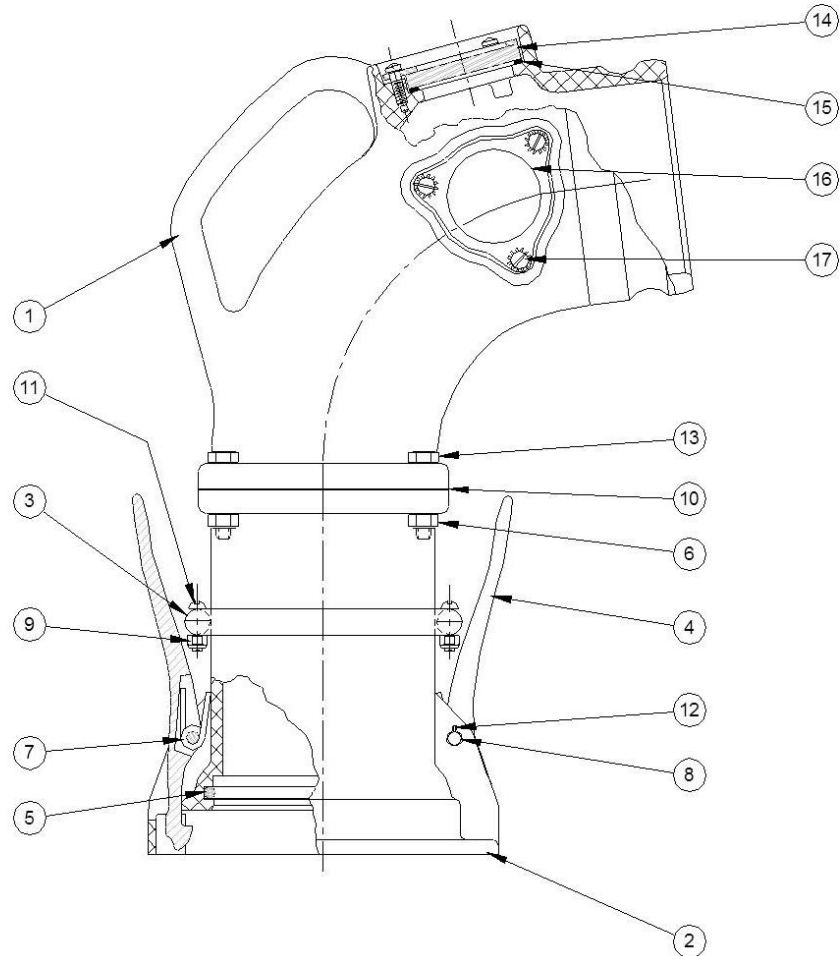

60AS Product Delivery Elbow Side Seal

ITEM	PART NUMBER	DESCRIPTION	QTY.
1	E00266A	UPPER BODY	1
2	E00255A	LOWER BODY	1
3	H02269A	RING ¹	2
4	C03262B	LOCK LEVER	2
5	H03740M	O-RING, BUNA	1
6	H06151M	HEX NUT	4
7	H07284M	SPRING	2
8	H07288RE	PIN	2
9	H08637M	HEX NUT ¹	2
10	H10039M	GASKET	1

ITEM	PART NUMBER	DESCRIPTION	QTY.
11	H20037M	SCREW ¹	2
12	H20407M	RETAINING RING	4
13	H03114M	BOLT	4
14	H20583M	SIGHT GLASS ²	3
15	H20010M	GASKET ²	3
16	H04135M	RETAINING PLATE ²	3
17	H52471M	SCREW ²	9

1	60L-AL40 ¹	4" LOCK RING ASSY	1
1	60WRK ²	WINDOW REPLACEMENT KIT	1