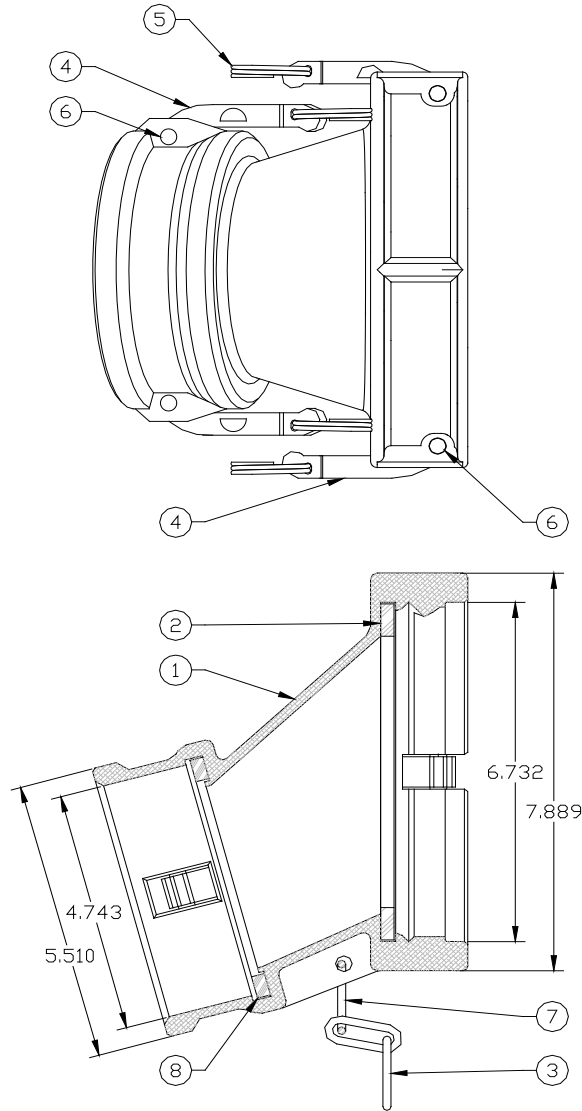

871B-AL40 4" Gravity Coupler, Buna-N

ITEM	PART NUMBER	DESCRIPTION	QTY
1	E00222A	BODY, MACHINED	1
2	H08347M	6" GASKET, BUNA-N	1
3	H20325M	CHAIN, ZINC PLATED	1
4	12629 ¹	CAM ARM	4
5	H20550M ¹	FINGER RING	4
6	H20144M ¹	GROOVE PIN	4

1 - Included in 871-ARM KIT

ITEM	PART NUMBER	DESCRIPTION	QTY
7	H08328M	CONNECTOR RING	4
8	H20547M	4" GASKET, BUNA-N	1

REPAIR KITS	
871-ARM KIT	CAM LEVER REPAIR KIT