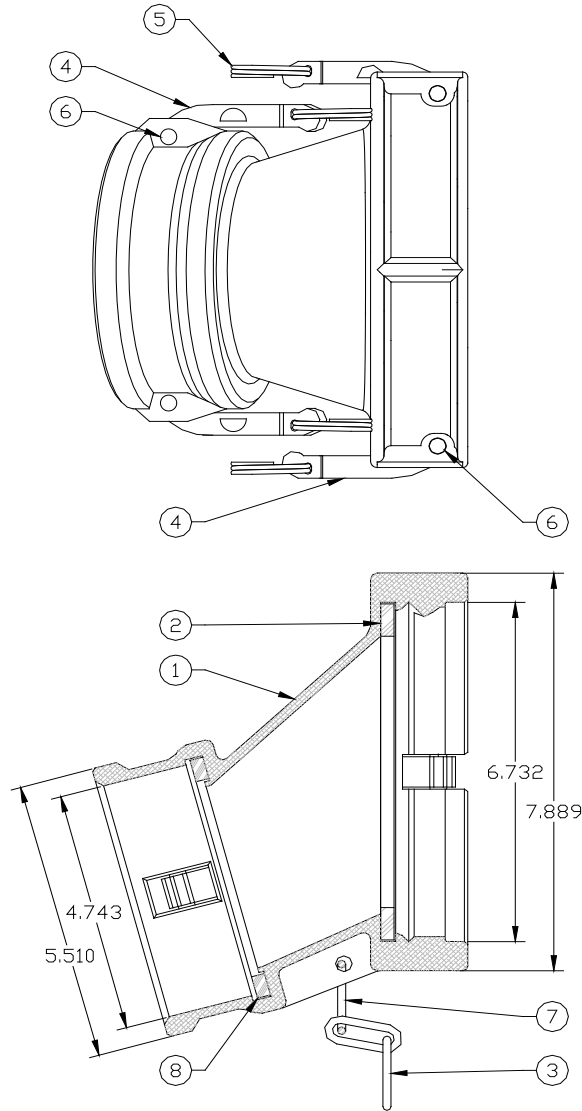

## 871B-AL40-V 4" Gravity Coupler, Viton

ITEM	PART NUMBER	DESCRIPTION	QTY
1	E00222A	BODY, MACHINED	1
2	H20462M	6" GASKET, VITON	1
3	H20325M	CHAIN, ZINC PLATED	1
4	12629 <sup>1</sup>	CAM ARM	4
5	H20550M <sup>1</sup>	FINGER RING	4
6	H20144M <sup>1</sup>	GROOVE PIN	4

ITEM	PART NUMBER	DESCRIPTION	QTY
7	H08328M	CONNECTOR RING	4
8	H00976M	4" GASKET, VITON	1

REPAIR KITS	
871-ARM KIT	CAM LEVER REPAIR KIT

<sup>1</sup> - Included in 871-ARM KIT