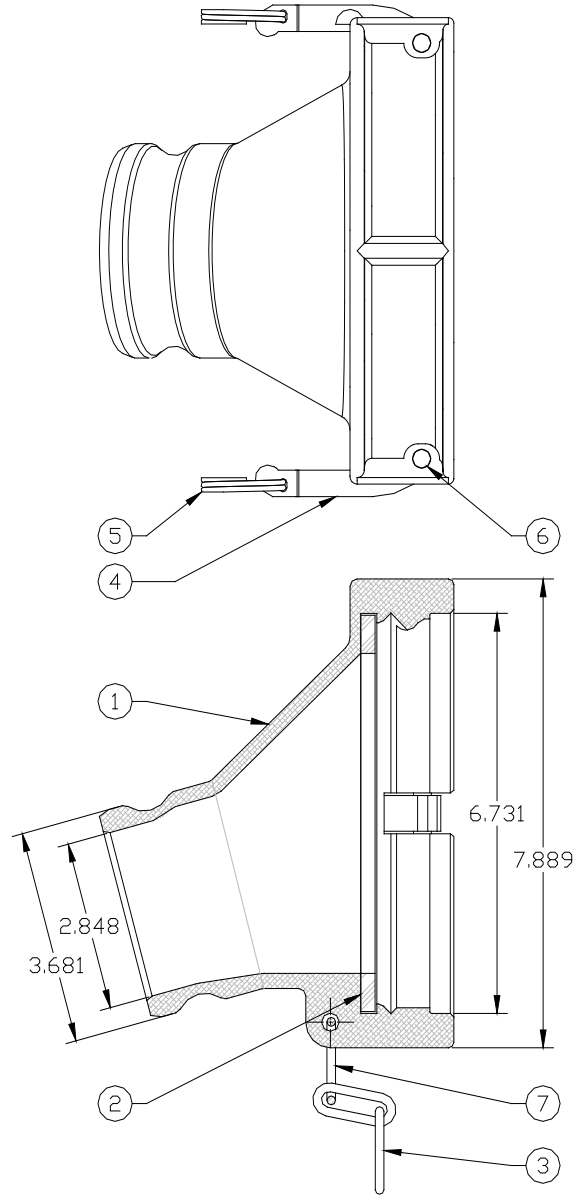

871A-AL4030 4" x 3" Gravity Coupler-Buna-N Seat

ITEM	PART NUMBER	DESCRIPTION	QTY
1	E10086A	BODY, MACHINED	1
2	H08347M	GASKET, BUNA-N	1
3	H20325M	CHAIN, ZINC PLATED	1
4	12629 ¹	CAM ARM	2
5	H20550M ¹	FINGER RING	2
6	H20144M ¹	GROOVE PIN	2

1 - Included in 871-ARM KIT

ITEM	PART NUMBER	DESCRIPTION	QTY
7	H08328M	CONNECTOR RING	1

REPAIR KITS	
871-ARM KIT	CAM LEVER REPAIR KIT