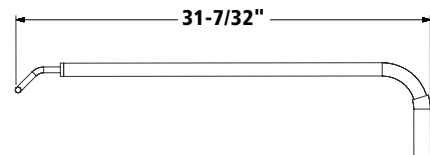

Cover 1" Thick

Mounting Options:

Roto-Lock Fastening System

Key Lift Provision Stick

Replacement Parts

Product #	Description
90K-KLS	Key-Lift Provision Stick
H14858	Replacement Gasket for 39CD and 44CD
H14460M	Replacement Bolts
H14461M	Replacement Washers
1RL-KIT	Replacement Roto-Lock Kit

Dimensions

Cover	A (Ring I.D.)		B (Skirt I.D.)		Cover Wt.		Assembly Wt.	
39 ¹ / ₂ "	36 ¹ / ₈ "	92 cm	38 ⁵ / ₈ "	98 cm	76 lbs.	34.4 kg	134 lbs.	60.8 kg
44 ¹ / ₄ "	40 ²⁹ / ₃₂ "	104 cm	43 ³ / ₈ "	110 cm	89 lbs.	40.4 kg	163 lbs.	74 kg