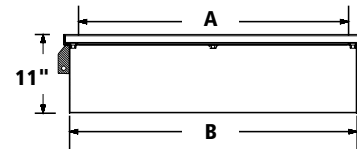

Materials

Cover: Fiberglass
Ring: Painted steel
Skirt: Galvanized steel
Key Lift / Recessed Handles: Stainless steel
Bolts: Stainless steel
Roto-lock: Brass

OPW Conquistador™ Plus Composite Cover Manholes

Cover 1" Thick

Mounting Options:

Key Lift Provision Stick

Replacement Parts

Product #	Description
90K-KLS	Key-Lift Provision Stick
H14858	Replacement Gasket for 39CD and 44CD
H14460M	Replacement Bolts
H14461M	Replacement Washers
1RL-KIT	Replacement Roto-Lock Kit

Dimensions

Cover	A (Ring I.D.)		B (Skirt I.D.)		Cover Wt.		Assembly Wt.	
39¹/₂"	36¹/₈"	92 cm	38⁵/₈"	98 cm	76 lbs.	34.4 kg	134 lbs.	60.8 kg
44¹/₄"	40²⁹/₃₂"	104 cm	43³/₈"	110 cm	89 lbs.	40.4 kg	163 lbs.	74 kg

Ordering Specifications

Plain Cover-Grey

Product #	Description	Cover Only
39CD-PL10	39¹/₂" Plain Cover w/ Recess Handle	E00618
39CD-PLKL	39¹/₂" Plain Cover w/ Key-Lift Provision	E00620
44CD-PL10	44¹/₄" Plain Cover w/ Recess Handle	E00626
44CD-PLKL	44¹/₄" Plain Cover w/ Key-Lift Provision	E00628

Bolt-Down Cover-Grey

Product #	Description	Cover Only
39CD-WT10	39¹/₂" Bolt Down Cover w/ Recess Handle	E00622
39CD-WTKL	39¹/₂" Bolt Down w/ Key-Lift Provision	E00624
44CD-WT10	44¹/₄" Bolt Down Cover w/ Recess Handle	E00630
44CD-WTKL	44¹/₄" Bolt Down w/ Key-Lift Provision	E00632

Roto-Lock Cover-Grey

Product #	Description	Cover Only
39CD-RL10	39¹/₂" Roto-Lock w/ Recess Handle	E00714
39CD-RLKL	39¹/₂" Roto-Lock w/ Key-Lift Provision	E00715
44CD-RL10	44¹/₄" Roto-Lock w/ Recess Handle	E00713
44CD-RLKL	44¹/₄" Roto-Lock w/ Key-Lift Provision	E00712

Steel Cover Only

Product #	Description
P110-3950L	39¹/₂" Plain Cover Only
P110-4425L	44¹/₄" Plain Cover Only