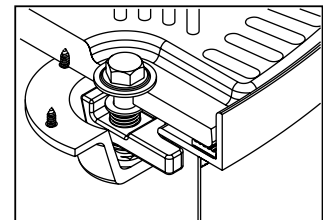

Mounting Options:

Roto-Lock Fastening System