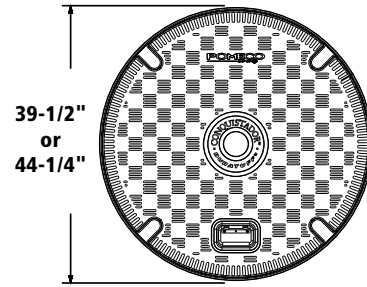

OPW Conquistador™ Plus Composite Cover Manholes

Cover 1" Thick