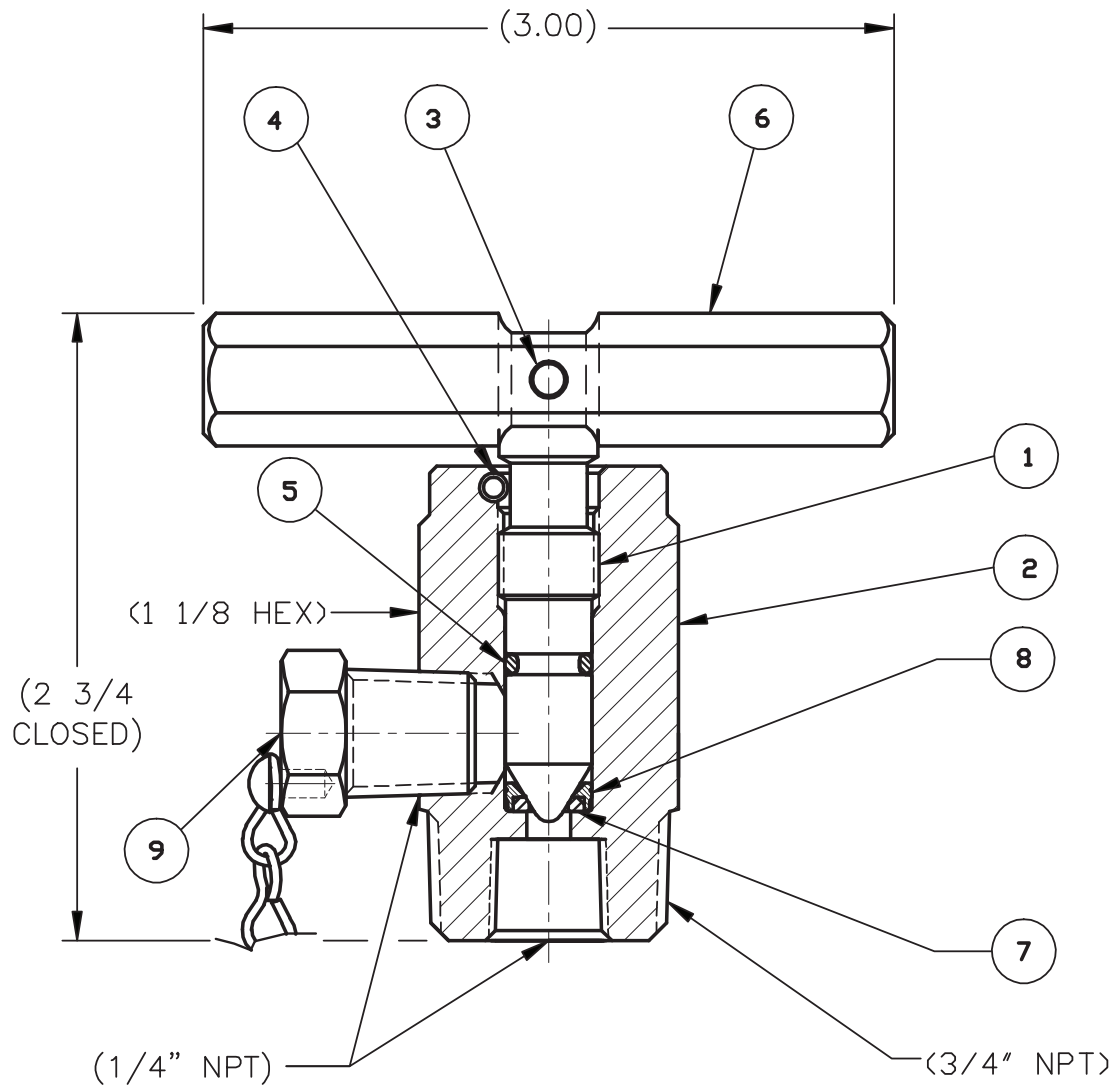

Model A-259-SS

3/4" NPT – Needle Valves

A-259-SS				
Item	Qty	Part Name	Material	Part No.
1	1	Stem	Stainless Steel	254-1-SS
2	1	Body	Stainless Steel	256-2-SS
3	1	Pin	Stainless Steel	720-19-SS
4	1	Roll Pin	Stainless Steel	253-4-SS
5	1	O-Ring	Buna-N (1)	253-5-BN
6	1	Handle	Stainless Steel	254-61-CS
7	1	Seat	Teflon	254-7-TF
8	1	Retainer	Stainless Steel	254-8-SS
9	1	Plug Assembly	Stainless Steel	20-SS-19-05-6-SS-KR