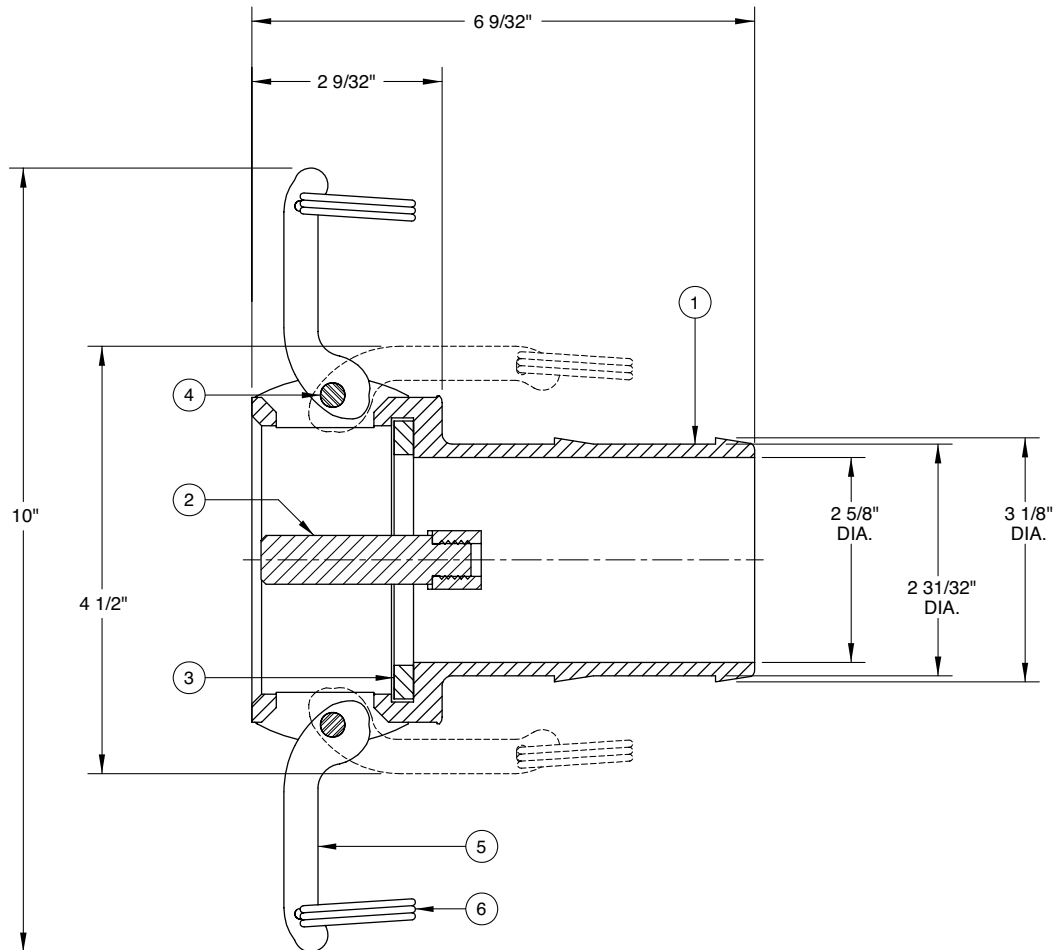

# 633CV-AL3030 3" x 3" Vapor Coupler

## Replacement Parts

Rev. 0, January 2003

ITEM	PART NUMBER	DESCRIPTION	QTY.
1	C02805A	BODY	1
2	H08939RA	STEM	1
3	H20546M	GASKET (BUNA)	1

ITEM	PART NUMBER	DESCRIPTION	QTY.
4	H20144M	GROOVE PIN	2
5	D10184M	CAM ARM	2
6	H20550M	FINGER RING	2